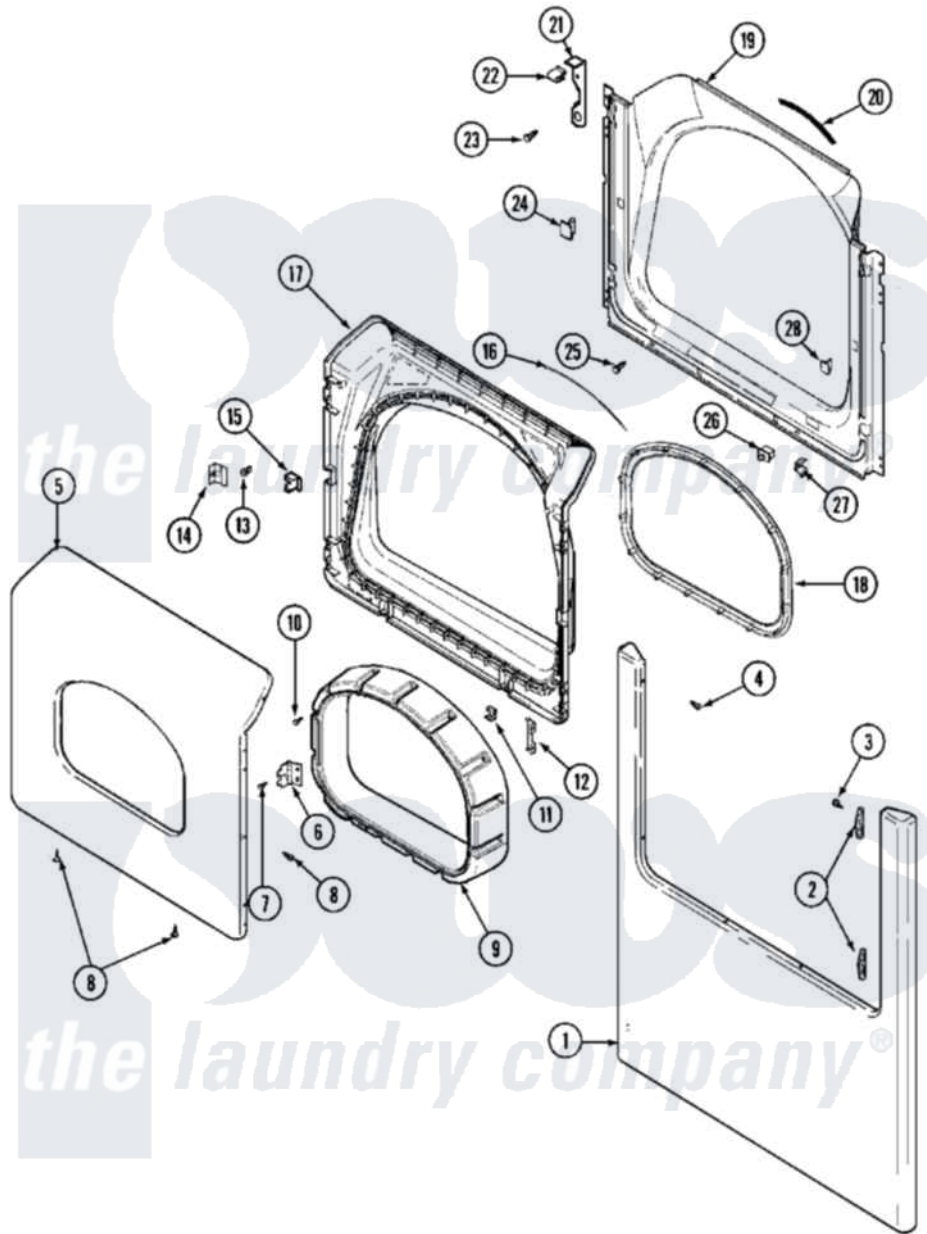

Maytag MLE23PDAYQ 06 - DOOR (LOWER)

Maytag [Commercial Maytag MLE23PDAYQ Dryer Parts](#) Parts Diagram 06 - DOOR (LOWER)
 Click on the part number to view part

Item	Original Part Number	Replaced By	Status	Part Description
001	22002241	22002836		Panel, Front
"	33002396		Not Available	PANEL, FRONT (BSQ)
002	33001764			Cover, Hinge Hole
"	33002349			Cover, Hinge Hole
003	33001846			Screw, Hinge Hole Cover
004	22002243			Screw, Front Panel And Hinge
005	33002673			Door, Outer
"	NLA		Not Available	DOOR, OUTER (BSQ)
006	33001759			Hinge, Door
007	22002062	98006631		Screw
008	22002063			Screw No.8-18AB Wafer Head
"	33002351			Screw
009	33002018	33002780		Door Tunnel W` Handle
010	22002300	9740848		Screw, Mixing Valve Mounting
011	22002039			Clip, Door
012	22002038			Clip, Door

013	33001761		Strike, Door
014	33001793		Bracket, Strike
015	33001763		Plug, Inner Door
016	33002094		Seal, Door
017	33002949	Not Available	DOOR, INNER W/SEAL COMMERCIAL
018	33002607		Lens, Door
019	33002033		Shroud
020	33001767		Seal, Shroud
021	22002991		Kit, Access Cover Hook
022	33002037		Fastener, Access Cover Hook
023	22001995		Screw Note: Screw, Tumbler Front And Shroud
024	Y304578	LA-1003	Door Catch Kit
025	33001768		Screw, Shroud Note: Screw, Shroud And Outlet Duct
026	33002038		Switch, Door
027	33001760		Bracket, Hinge
028	Y304578	LA-1003	Door Catch Kit