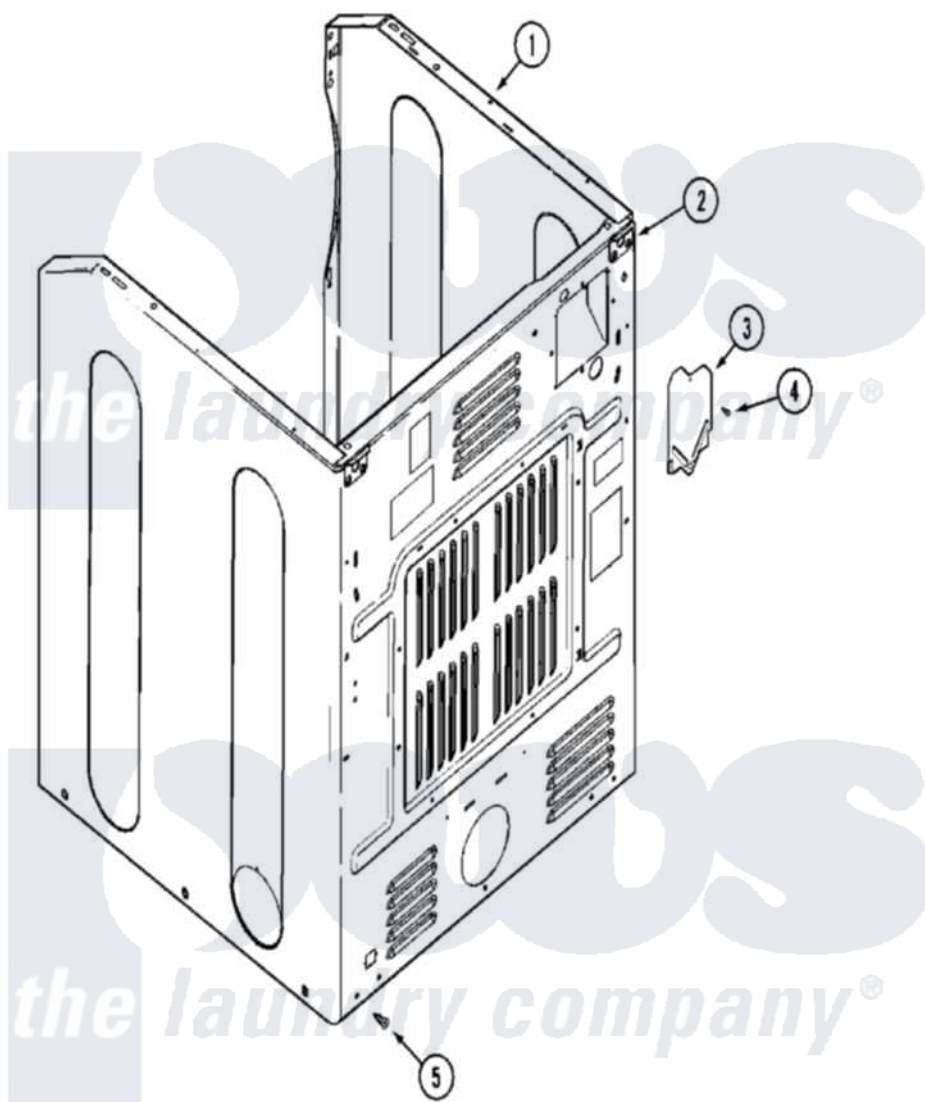

# Maytag MLE23PDAYQ 07 - CABINET-REAR

Maytag Commercial Maytag MLE23PDAYQ Dryer Parts Parts Diagram 07 - CABINET-REAR  
 Click on the part number to view part

Item	Original Part Number	Replaced By	Status	Part Description
001	<a href="#">33002811</a>			Cabinet Upper As Pack--NA
"	<a href="#">33002812</a>			Cabinet Upper As Pack
"	NLA		Not Available	CABINET (WHT-LWR)
002	NLA		Not Available	BRACKET, CABINET HINGE (LWR)
003	<a href="#">33001244</a>			Block, Terminal
"	<a href="#">33001795</a>			Cover, Terminal Block
004	<a href="#">22001995</a>			Screw Note: Screw, Tumbler Front And Shroud
005	<a href="#">22001995</a>			Screw Note: Screw, Tumbler Front And Shroud