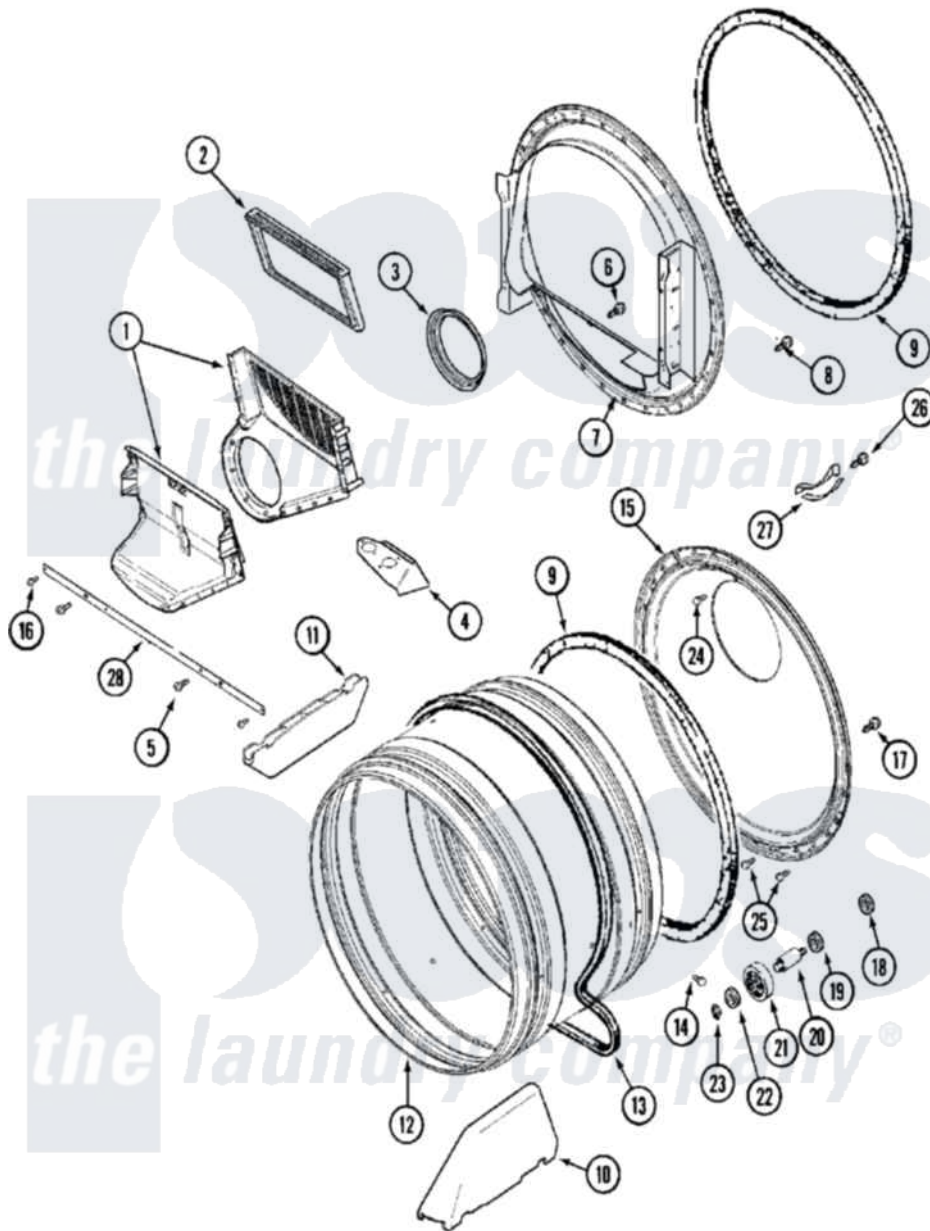

Maytag MLE23PDAYQ 08 - TUMBLER

Maytag [Commercial Maytag MLE23PDAYQ Dryer Parts](#) Parts Diagram 08 - TUMBLER
 Click on the part number to view part

Item	Original Part Number	Replaced By	Status	Part Description
001	33001799			Outlet Duct Assembly Note: Outlet Duct Assembly
002	33001804	33002790		Lint Filter
003	33002560			Seal, Blower
004	33001837			Cover, Thermostat
005	33001768			Screw, Shroud Note: Screw, Shroud And Outlet Duct
006	NLA		Not Available	SCREW, OUTLET DUCT
007	33001802			Front, Tumbler
008	33001855	33002917		Screw, No.10-16
009	33001807			Seal, Tumbler
010	33002032			Baffle
011	33001755			Baffle
012	33001794	33001889		Tumbler
013	33002535			V-Belt
014	33001788	33002973		Screw, No.9-15 X 1.00 Hx WS
015	33001801			Back, Tumbler

016	22001995	Screw Note: Screw, Tumbler Front And Shroud	
017	22001995	Screw Note: Screw, Tumbler Front And Shroud	
018	33001443	Nut, Hex	
019	312535	Washer, Vault Mounting Brk.	
020	Y312948	6-3129480	Shaft- Tumbler
021	Y303373	12001541	Drum Roller/Washer Assembly--W
022	312535	Washer, Vault Mounting Brk.	
023	410233	9703438	Ring-Retr
024	210932	Screw, No.8 X 9/16 Ctsk Note: Screw, Inlet Duct	
025	22001996	3370225	Screw
026	210720	Rivet, Bearing To Tumbler Frnt	
027	306508	Tumbler Bearing Kit ---W	
028	33002039	Brace, Tumbler Front	