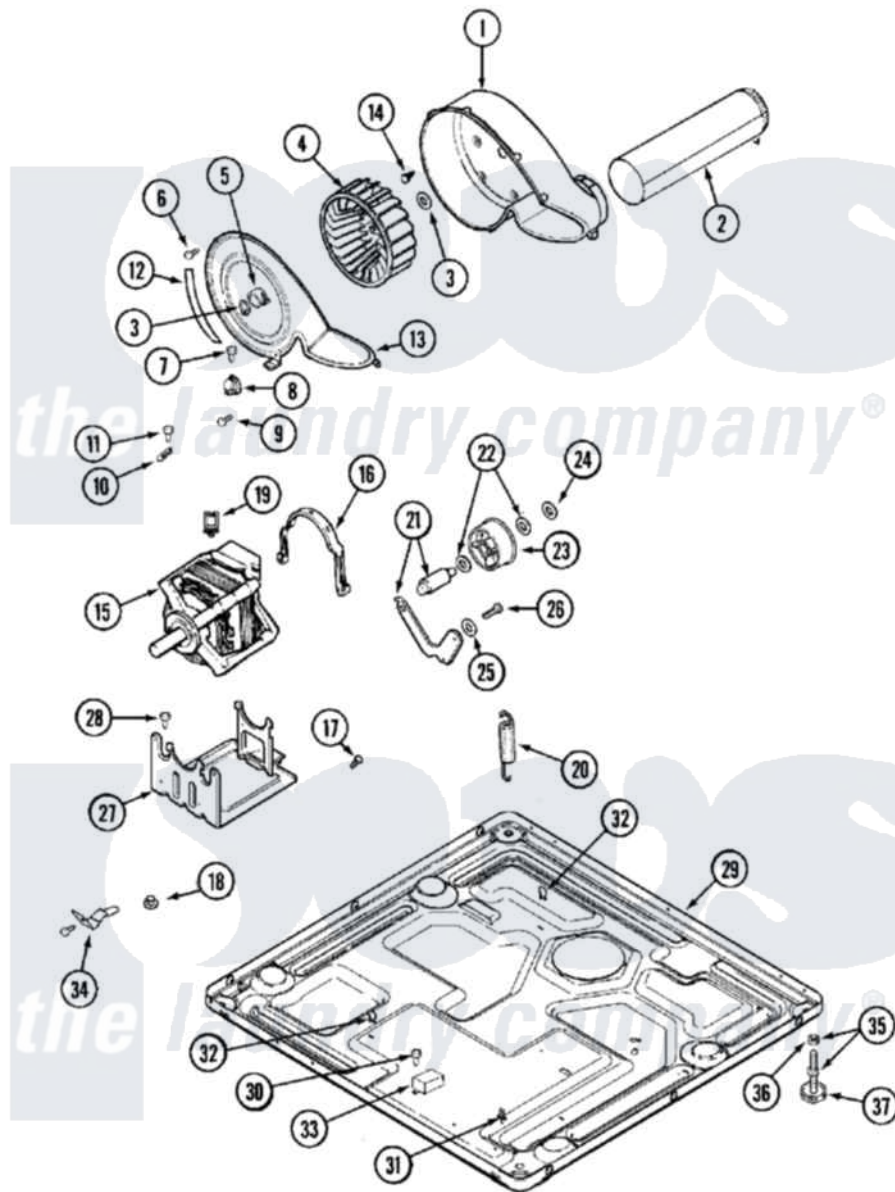

Maytag MLE23PDAYQ 10 - MOTOR DRIVE

Maytag [Commercial Maytag MLE23PDAYQ Dryer Parts](#) Parts Diagram 10 - MOTOR DRIVE
 Click on the part number to view part

Item	Original Part Number	Replaced By	Status	Part Description
001	33001789			Housing, Blower
002	22001995			Screw Note: Screw, Tumbler Front And Shroud
"	33001800			Duct Assembly, Exhaust
003	410233	9703438		Ring-Retrn
004	33001790			Wheel, Blower
"	33002797			Wheel, Blower
005	312967			Clamp, Blower Housing
006	33001855	33002917		Screw, No.10-16
007	Y313561			Screw----NA
008	307208			Thermistor, Temp. Control
"	33303391			Thermostat, Cycling
009	22001996	3370225		Screw
010	307473			Fuse, Thermal
011	22002925	3370225		Screw
012	33002560			Seal, Blower
013	33002711			Cover, Blower Housing