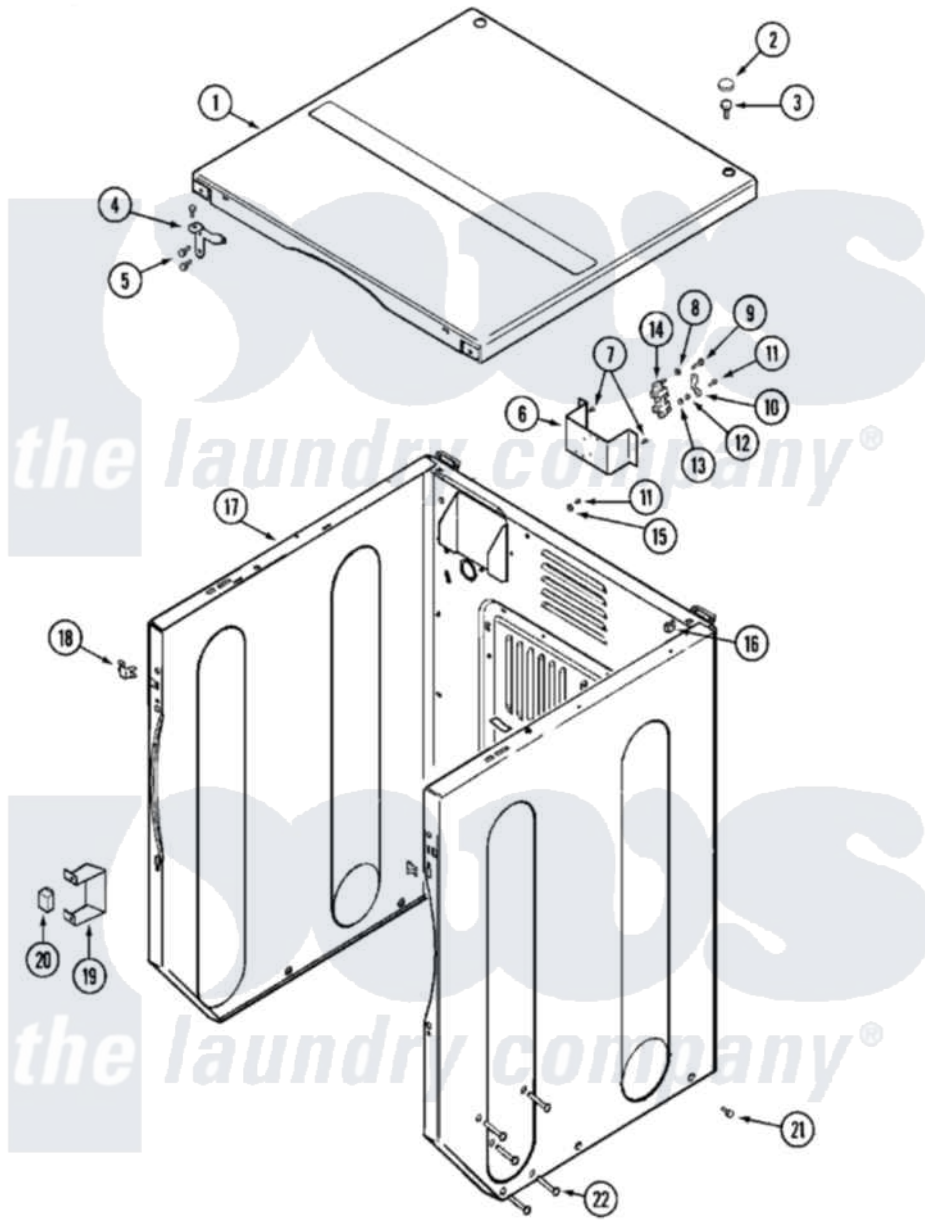

# Maytag MLE23PDAYW 03 - CABINET-FRONT (UPPER)

Maytag Commercial Maytag MLE23PDAYW Dryer Parts Parts Diagram 03 - CABINET-FRONT (UPPER)  
 Click on the part number to view part

Item	Original Part Number	Replaced By	Status	Part Description
001	<a href="#">33002124</a>			Cover, Top
"	NLA		Not Available	COVER, TOP (BSQ)
002	<a href="#">33001997</a>			Plug, Hole
003	22001883	<a href="#">214354</a>		Screw, Top Cover To Cabnt.
004	<a href="#">33001998</a>			Bracket, Top Cover
"	<a href="#">33001999</a>			Bracket, Top Cover
005	<a href="#">22001995</a>			Screw Note: Screw, Tumbler Front And Shroud
006	NLA		Not Available	BRACKET, TERMINAL BLOCK---NA
007	<a href="#">22001995</a>			Screw Note: Screw, Tumbler Front And Shroud
008	<a href="#">Y311270</a>			Washer, Terminal Block
009	<a href="#">Y312209</a>	<a href="#">W10001200</a>		Screw
010	<a href="#">Y312184</a>			Strap, Grounding
011	NLA		Not Available	SCREW, GROUND STRAP
012	<a href="#">311484</a>	<a href="#">112432</a>		Nut

013	<a href="#">311093</a>		Washer, Terminal Connection
014	<a href="#">33001244</a>		Block, Terminal
015	NLA	Not Available	WASHER, GROUND LUG
016	<a href="#">22001502</a>		Fastener, U-NUt
017	<a href="#">33002811</a>		Cabinet Upper As Pack--NA
"	<a href="#">33002812</a>		Cabinet Upper As Pack
018	<a href="#">33001980</a>		Fastener, Access Panel
019	<a href="#">Y313561</a>		Screw---NA
"	<a href="#">33002002</a>		Bracket, Switch
"	Y310632	<a href="#">1163839</a>	Screw
020	206824	<a href="#">W10133335</a>	Relay, Motor
"	Y251119	<a href="#">3177991</a>	Screw
021	<a href="#">213007</a>		Xfor Cabinet See Cabinet, Back
"	22003409	<a href="#">213007</a>	Xfor Cabinet See Cabinet, Back
022	<a href="#">33001991</a>		Bolt, Carriage