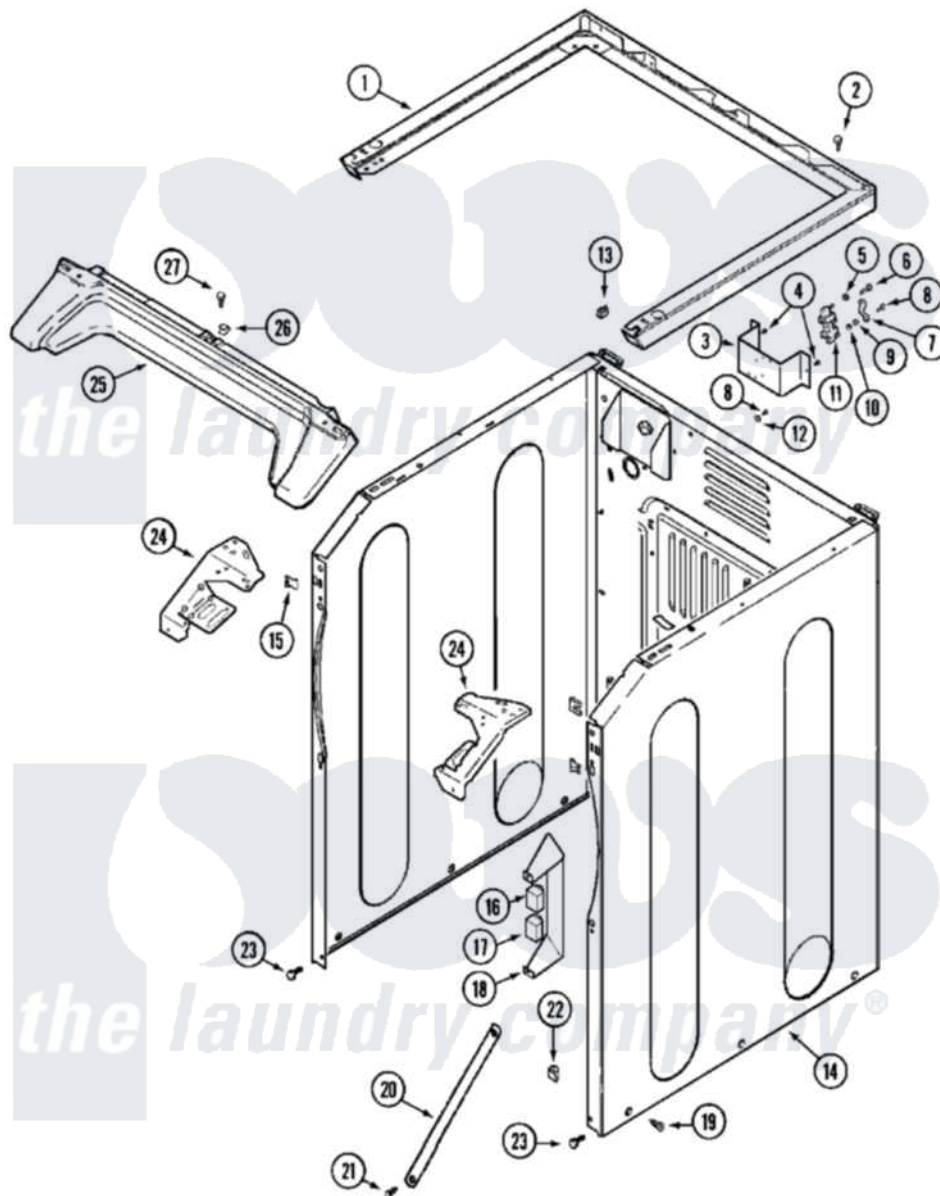

# Maytag MLE23PDAYW 04 - CABINET-FRONT (LOWER)

Maytag Commercial Maytag MLE23PDAYW Dryer Parts Parts Diagram 04 - CABINET-FRONT (LOWER)  
 Click on the part number to view part

Item	Original Part Number	Replaced By	Status	Part Description
001	33002446	<a href="#">22004153</a>		Support We
"	33002472	<a href="#">33002963</a>		Support, Weld Assembly
002	22001883	<a href="#">214354</a>		Screw, Top Cover To Cabnt.
003	NLA		Not Available	BRACKET, TERMINAL BLOCK---NA
004	<a href="#">22001995</a>			Screw Note: Screw, Tumbler Front And Shroud
005	<a href="#">Y311270</a>			Washer, Terminal Block
006	<a href="#">Y312209</a>	<a href="#">W10001200</a>		Screw
007	<a href="#">Y312184</a>			Strap, Grounding
008	NLA		Not Available	SCREW, GROUND STRAP
009	<a href="#">311484</a>	<a href="#">112432</a>		Nut
010	<a href="#">311093</a>			Washer, Terminal Connection
011	<a href="#">33001244</a>			Block, Terminal
012	NLA		Not Available	WASHER, GROUND LUG
013	<a href="#">22001502</a>			Fastener, U-NUt
014	NLA		Not Available	CABINET ASSY (WHT-AS