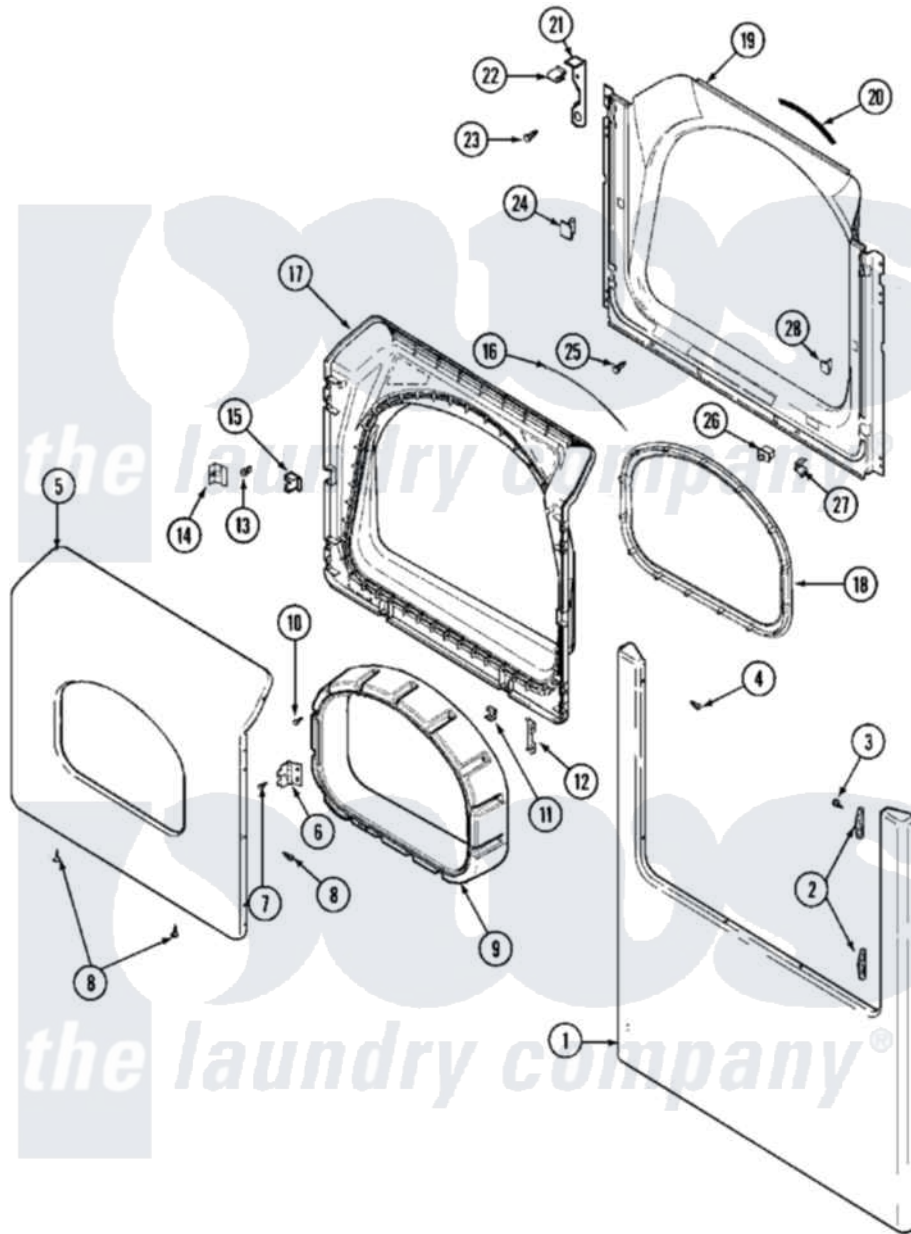

Maytag MLE23PDAYW 06 - DOOR (LOWER)

Maytag Commercial Maytag MLE23PDAYW Dryer Parts Parts Diagram 06 - DOOR (LOWER)
 Click on the part number to view part

Item	Original Part Number	Replaced By	Status	Part Description
001	22002241	22002836		Panel, Front
"	33002396		Not Available	PANEL, FRONT (BSQ)
002	33001764			Cover, Hinge Hole
"	33002349			Cover, Hinge Hole
003	33001846			Screw, Hinge Hole Cover
004	22002243			Screw, Front Panel And Hinge
005	33002673			Door, Outer
"	NLA		Not Available	DOOR, OUTER (BSQ)
006	33001759			Hinge, Door
007	22002062	98006631		Screw
008	22002063			Screw No.8-18AB Wafer Head
"	33002351			Screw
009	33002018	33002780		Door Tunnel W` Handle
010	22002300	9740848		Screw, Mixing Valve Mounting
011	22002039			Clip, Door
012	22002038			Clip, Door

013	33001761		Strike, Door
014	33001793		Bracket, Strike
015	33001763		Plug, Inner Door
016	33002094		Seal, Door
017	33002949	Not Available	DOOR, INNER W/SEAL COMMERCIAL
018	33002607		Lens, Door
019	33002033		Shroud
020	33001767		Seal, Shroud
021	22002991		Kit, Access Cover Hook
022	33002037		Fastener, Access Cover Hook
023	22001995		Screw Note: Screw, Tumbler Front And Shroud
024	Y304578	LA-1003	Door Catch Kit
025	33001768		Screw, Shroud Note: Screw, Shroud And Outlet Duct
026	33002038		Switch, Door
027	33001760		Bracket, Hinge
028	Y304578	LA-1003	Door Catch Kit