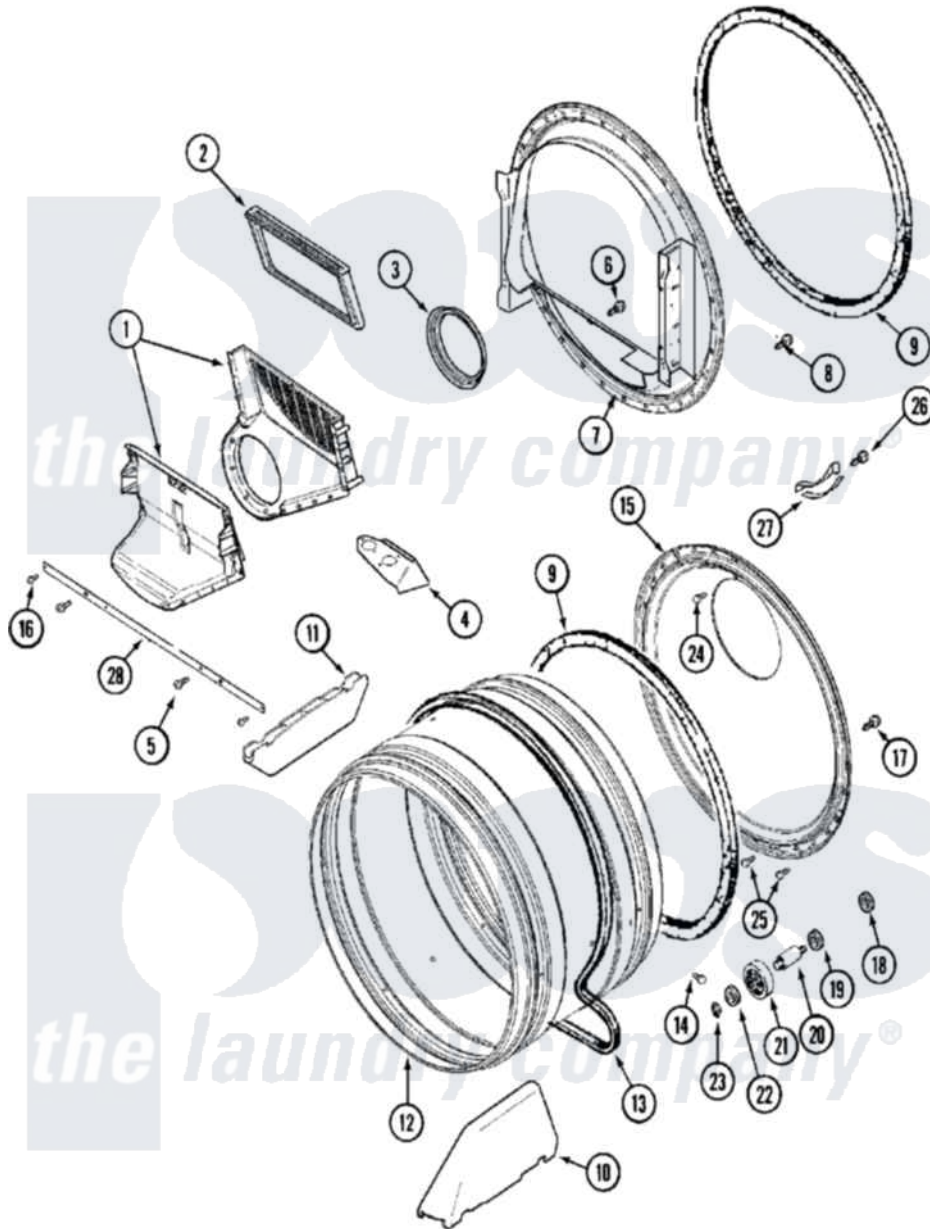

Maytag MLE23PDAYW 08 - TUMBLER

Maytag [Commercial Maytag MLE23PDAYW Dryer Parts](#) Parts Diagram 08 - TUMBLER
 Click on the part number to view part

Item	Original Part Number	Replaced By	Status	Part Description
001	33001799			Outlet Duct Assembly Note: Outlet Duct Assembly
002	33001804	33002790		Lint Filter
003	33002560			Seal, Blower
004	33001837			Cover, Thermostat
005	33001768			Screw, Shroud Note: Screw, Shroud And Outlet Duct
006	NLA		Not Available	SCREW, OUTLET DUCT
007	33001802			Front, Tumbler
008	33001855	33002917		Screw, No.10-16
009	33001807			Seal, Tumbler
010	33002032			Baffle
011	33001755			Baffle
012	33001794	33001889		Tumbler
013	33002535			V-Belt
014	33001788	33002973		Screw, No.9-15 X 1.00 Hx WS
015	33001801			Back, Tumbler

016	22001995	Screw Note: Screw, Tumbler Front And Shroud	
017	22001995	Screw Note: Screw, Tumbler Front And Shroud	
018	33001443	Nut, Hex	
019	312535	Washer, Vault Mounting Brk.	
020	Y312948	6-3129480	Shaft- Tumbler
021	Y303373	12001541	Drum Roller/Washer Assembly--W
022	312535	Washer, Vault Mounting Brk.	
023	410233	9703438	Ring-Retrn
024	210932	Screw, No.8 X 9/16 Ctsk Note: Screw, Inlet Duct	
025	22001996	3370225	Screw
026	210720	Rivet, Bearing To Tumbler Frnt	
027	306508	Tumbler Bearing Kit ---W	
028	33002039	Brace, Tumbler Front	