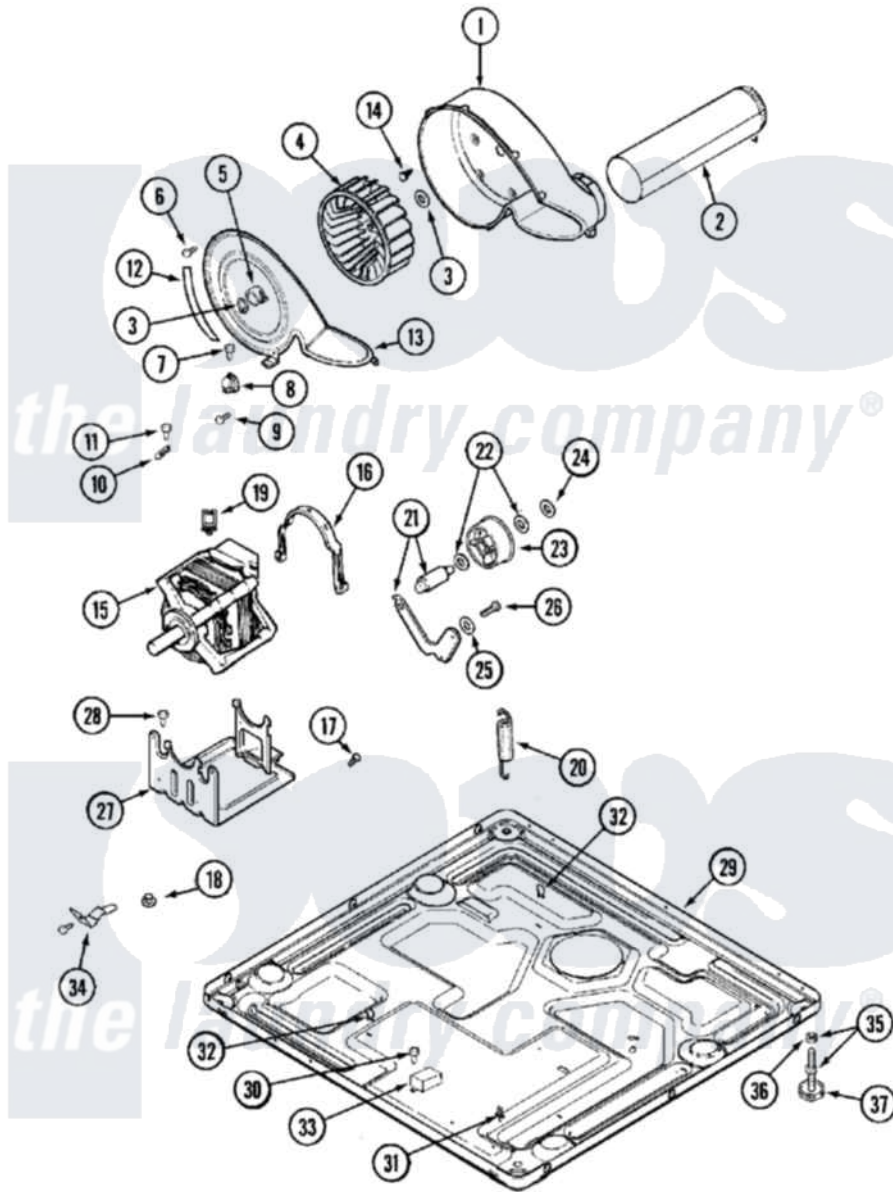

Maytag MLE23PDAYW 10 - MOTOR DRIVE

Maytag Commercial Maytag MLE23PDAYW Dryer Parts Parts Diagram 10 - MOTOR DRIVE
 Click on the part number to view part

Item	Original Part Number	Replaced By	Status	Part Description
001	33001789			Housing, Blower
002	22001995			Screw Note: Screw, Tumbler Front And Shroud
"	33001800			Duct Assembly, Exhaust
003	410233	9703438		Ring-Retrn
004	33001790			Wheel, Blower
"	33002797			Wheel, Blower
005	312967			Clamp, Blower Housing
006	33001855	33002917		Screw, No.10-16
007	Y313561			Screw----NA
008	307208			Thermistor, Temp. Control
"	33303391			Thermostat, Cycling
009	22001996	3370225		Screw
010	307473			Fuse, Thermal
011	22002925	3370225		Screw
012	33002560			Seal, Blower
013	33002711			Cover, Blower Housing