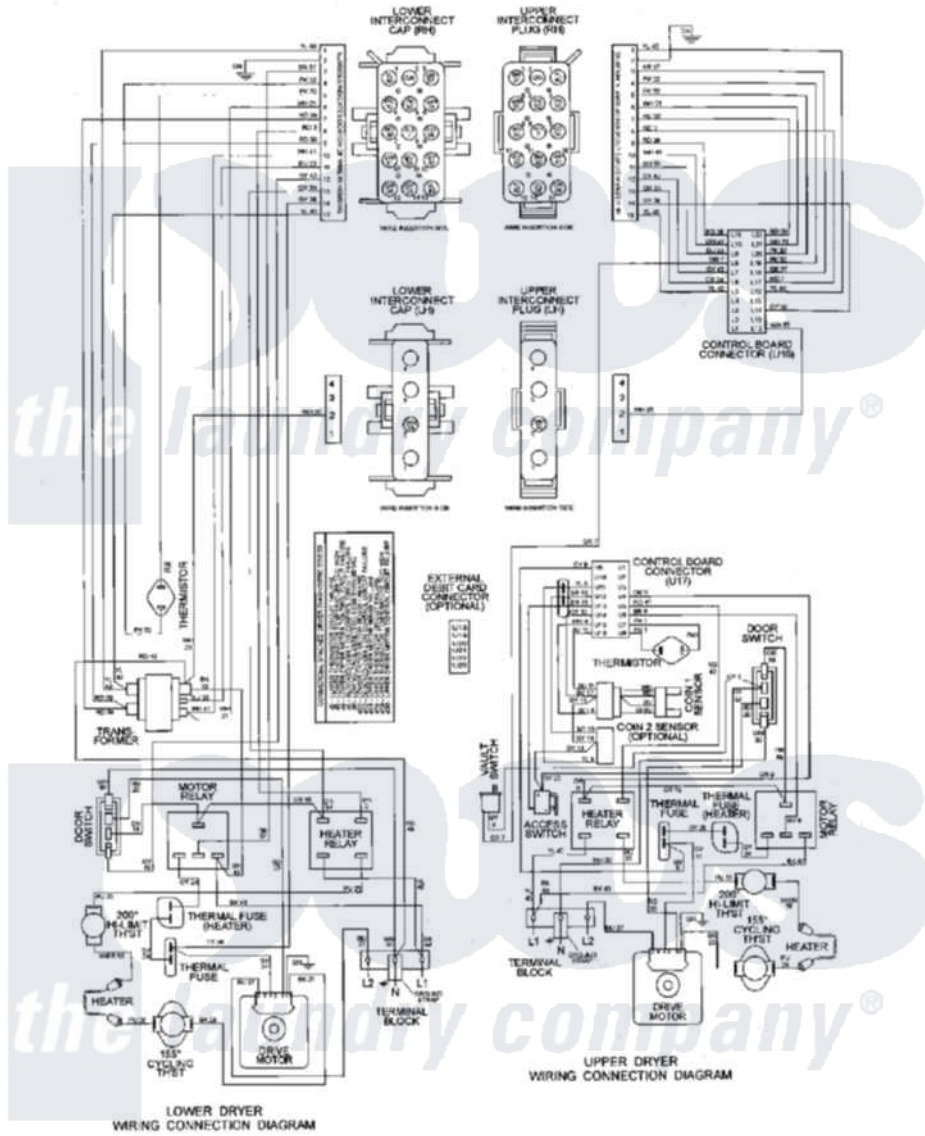

# Maytag MLE23PDAYW 11 - WIRING INFORMATION

Maytag Commercial Maytag MLE23PDAYW Dryer Parts Parts Diagram 11 - WIRING INFORMATION  
 Click on the part number to view part

Item	Original Part Number	Replaced By	Status	Part Description
001	NLA		Not Available	WIRING INFORMATION