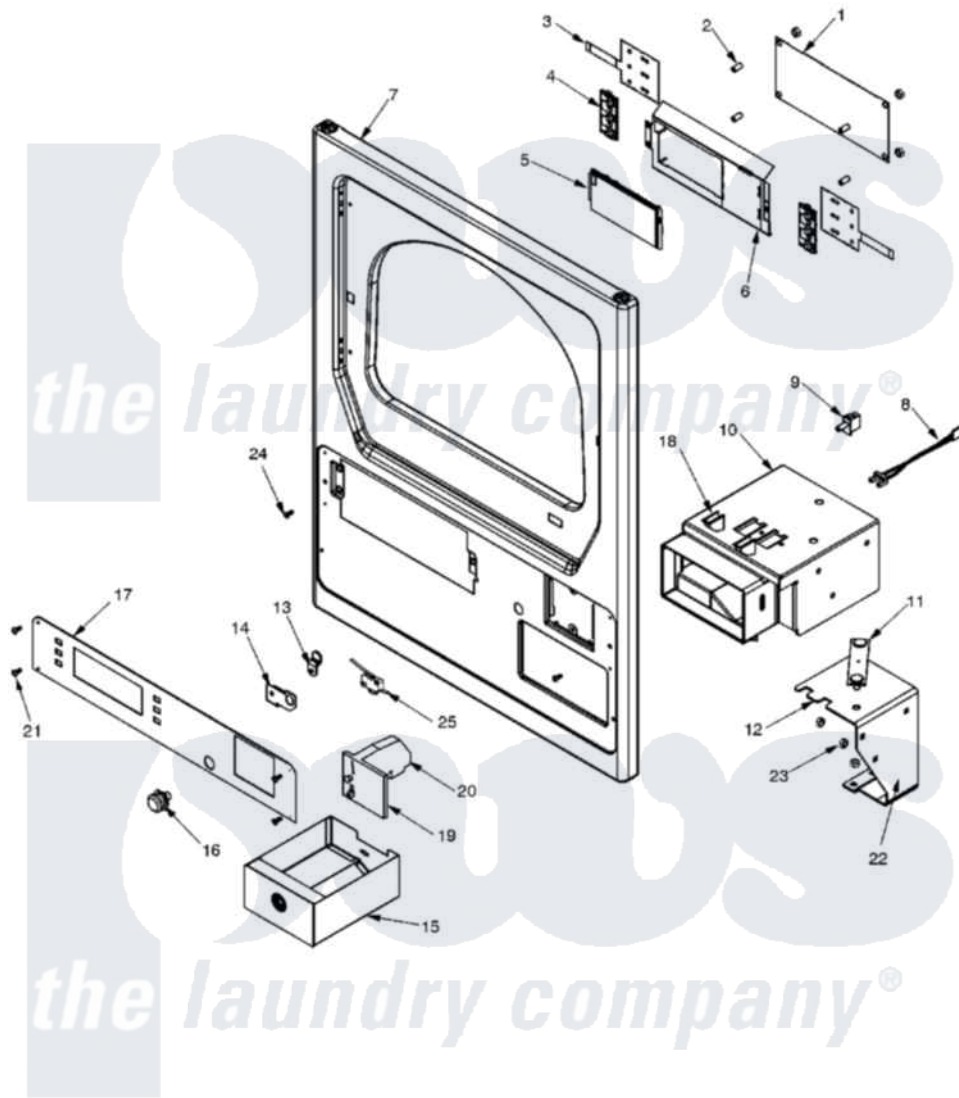

Maytag MLE23PDFGW 01 - CONTROL PANEL

Maytag [Commercial Maytag MLE23PDFGW Dryer Parts](#) Parts Diagram 01 - CONTROL PANEL
 Click on the part number to view part

Item	Original Part Number	Replaced By	Status	Part Description
001	33002608	33003008		Control Board
"	33002951	33003008		Control Board
"	912077			Locknut, Reader Harness
002	33001204			Stand-Off, Ccontrol Board
003	33002507	W10133278		Membrane Switch Assembly
004	33002863	W10131113		Push Button
005	33002150	W10133268		Cover, Display
006	33002155			Plate, Control Mounting
007	33002909			Panel, Front Upper Export PD
008	22001965			Optic Switch Assembly
"	314665			Screw, Switch Assembly
009	22003064			Switch, Sensor - Export
010	22004157			Assembly, Coin Vault----NA
011	22001810		Not Available	STRAP, MOUNTING
"	910181			Lockwasher, Terminal Block
012	33002763			Vault Mounting Bracket

013	213750	W10133266	Cam-Lock
014	33001982		Bracket, Switch Mounting
015	22004158		Assembly, Coin Box
016	22002349	W10116737	Lock
017	33002828		Facia, Comm. - PD D/D
018	314635		Chute, Coin
019	33002644		Dual Faceplate Assembly
"	33002647		Single Faceplate Assembly
020	22004113	W10133245	Dual Coin Drop Assembly
"	22004114		Coin Drop Greenwald .25
"	33002646		Coin Drop-Canada
021	215506		Screw, Control Panel Overlay
022	33001991		Bolt, Carriage
023	Y052734		Nut, Carrage Bolts And Bracket
024	33002051	Not Available	SCREW, FRONT PANEL
025	22002536		Switch, Sensor