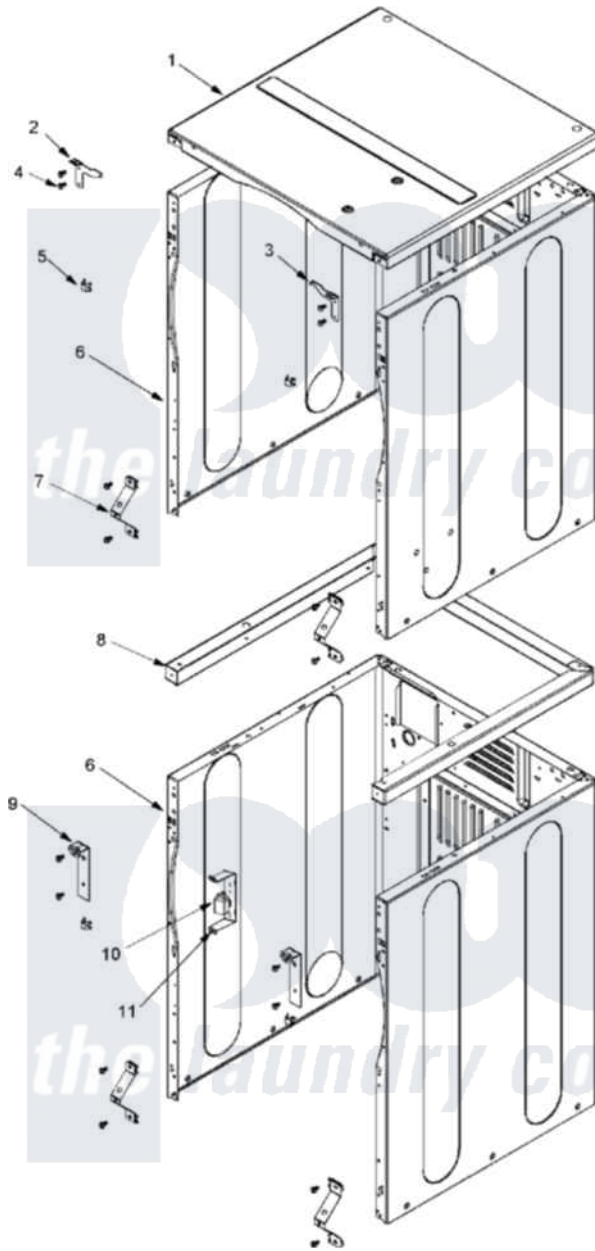

Maytag MLE23PDFGW 02 - CABINET FRONT

Maytag Commercial Maytag MLE23PDFGW Dryer Parts Parts Diagram 02 - CABINET FRONT
 Click on the part number to view part

Item	Original Part Number	Replaced By	Status	Part Description
001	22001402	214354		Screw, Top Cover To Cabnt.
"	33002124			Cover, Top
002	33002818			Bracket, LH Upper Front Panel
003	33002819			Bracket, RH Upper Front Panel
004	22001995			Screw Note: Screw, Tumbler Front And Shroud
005	33001980			Fastener, Access Panel
006	33002839	22003643		CABINET ASSY. (WHT AS PK)
"	NLA		Not Available	CABINET ASSY (WHT-AS PK)
007	22001995			Screw Note: Screw, Tumbler Front And Shroud
"	22002425			Bracket, "V"
008	22001402	214354		Screw, Top Cover To Cabnt.
"	33002820			Support Weld Assembly
009	22001995			Screw Note: Screw, Tumbler Front And Shroud

"	33002821	33002861	Bracket- L
010	206824	W10133335	Relay, Motor
"	22001078	3177991	Screw
"	306398		Relay, Heater
011	22001078	3177991	Screw
"	NLA		Not Available BRACKET, RELAY