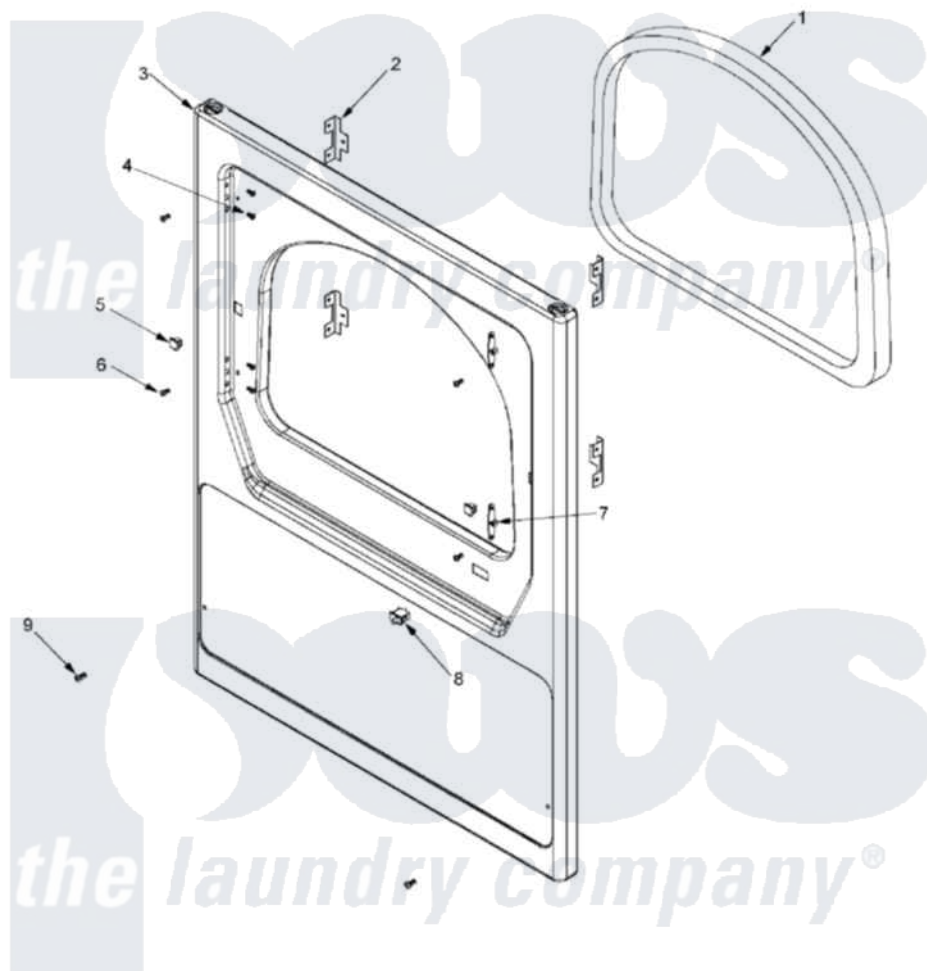

Maytag MLE23PDFGW 04 - FRONT PANEL

Maytag Commercial Maytag MLE23PDFGW Dryer Parts Parts Diagram 04 - FRONT PANEL
 Click on the part number to view part

Item	Original Part Number	Replaced By	Status	Part Description
001	33001767			Seal, Shroud
002	33002025			Twin Speednut
003	33002909			Panel, Front Upper Export PD
"	33002910			Panel, Front Lower Export
004	22002062	98006631		Screw
005	Y304578	LA-1003		Door Catch Kit
006	33001486	98008544		Screw
007	33001175			Cover, Hinge Hole
008	33002166			Switch, Door
009	33002881			Screw, Security No.10-16 x 1/2