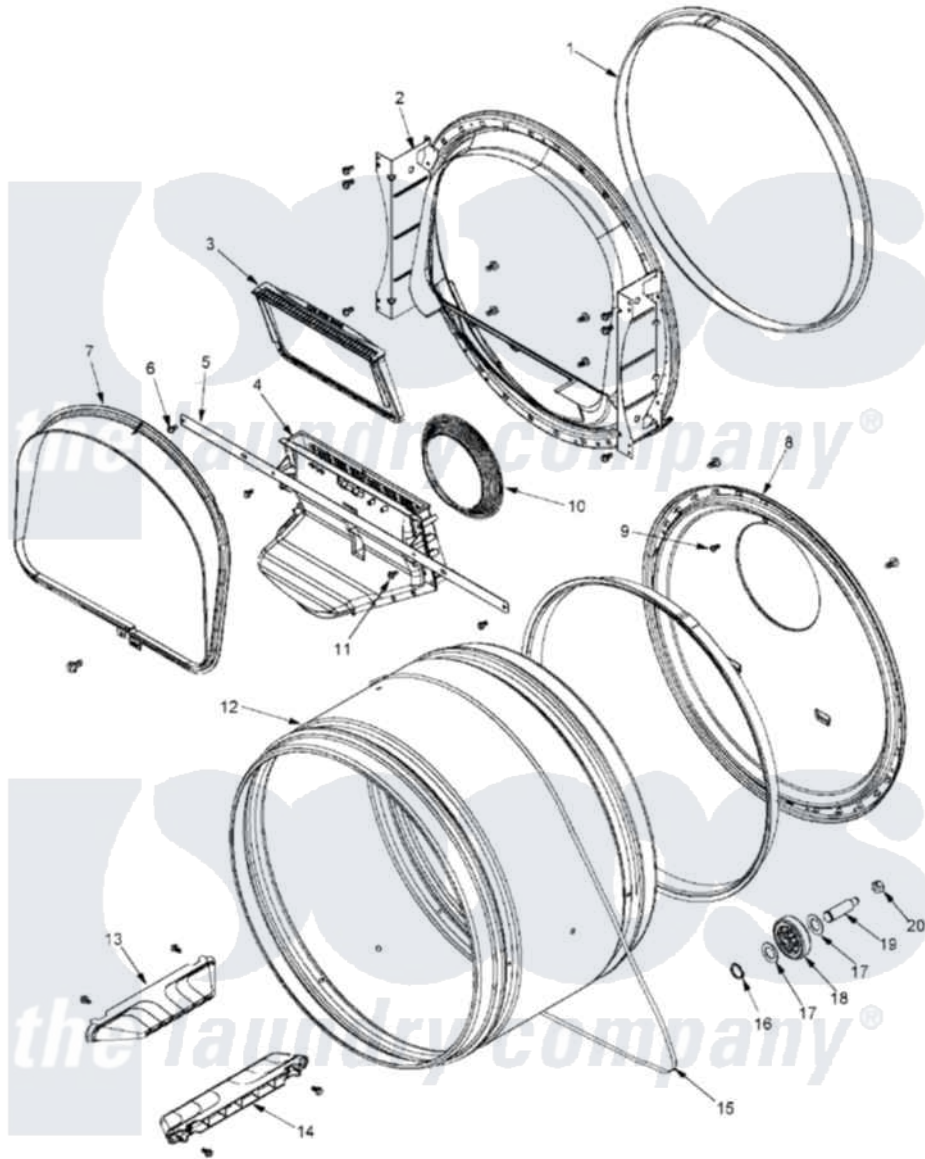

# Maytag MLE23PDFGW 06 - TUMBLER

Maytag [Commercial Maytag MLE23PDFGW Dryer Parts](#) Parts Diagram 06 - TUMBLER  
 Click on the part number to view part

Item	Original Part Number	Replaced By	Status	Part Description
001	<a href="#">33001807</a>			Seal, Tumbler
002	<a href="#">22001995</a>			Screw Note: Screw, Tumbler Front And Shroud
"	<a href="#">33001802</a>			Front, Tumbler
003	33001804	<a href="#">33002790</a>		Lint Filter
004	<a href="#">22001995</a>			Screw Note: Screw, Tumbler Front And Shroud
"	<a href="#">33001799</a>			Outlet Duct Assembly Note: Outlet Duct Assembly
005	<a href="#">33002039</a>			Brace, Tumbler Front
006	<a href="#">22001995</a>			Screw Note: Screw, Tumbler Front And Shroud
007	<a href="#">22001995</a>			Screw Note: Screw, Tumbler Front And Shroud
"	<a href="#">33002026</a>			Extension, Tumbler Front
008	<a href="#">22001995</a>			Screw Note: Screw, Tumbler Front And Shroud
"	<a href="#">33002779</a>			Tumbler Back And Seal As-Pack

009	NLA	Not Available	SCREW---NA
010	<a href="#">33002560</a>		Seal, Blower
011	<a href="#">33001768</a>		Screw, Shroud Note: Screw, Shroud And Outlet Duct
012	33001794	<a href="#">33001889</a>	Tumbler
013	33001756	<a href="#">33002032</a>	Baffle
"	33001788	<a href="#">33002973</a>	Screw, No.9-15 X 1.00 Hx WS
014	<a href="#">33001755</a>		Baffle
"	33001788	<a href="#">33002973</a>	Screw, No.9-15 X 1.00 Hx WS
015	<a href="#">33002535</a>		V-Belt
016	410233	<a href="#">9703438</a>	Ring-Retrn
017	<a href="#">312535</a>		Washer, Vault Mounting Brk.
018	Y303373	<a href="#">12001541</a>	Drum Roller/Washer Assembly--W
019	Y312948	<a href="#">6-3129480</a>	Shaft- Tumbler
020	<a href="#">33001443</a>		Nut, Hex