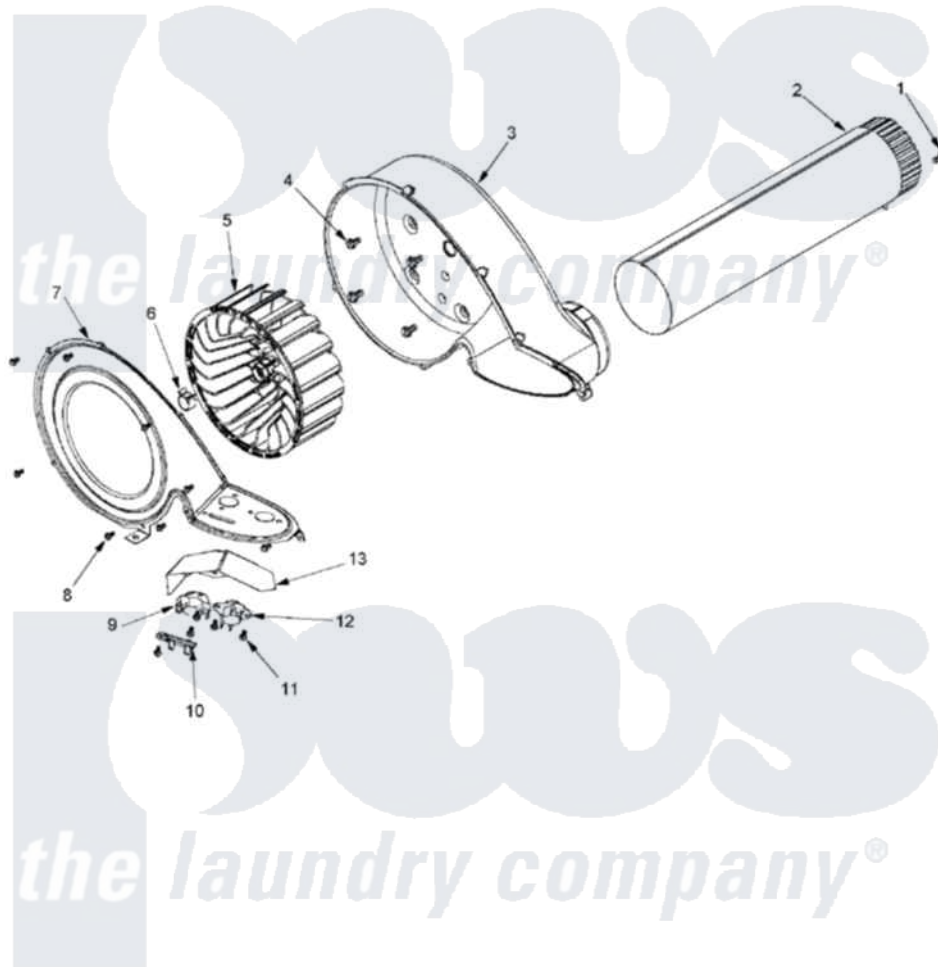

# Maytag MLE23PDFGW 08 - BLOWER

Maytag Commercial Maytag MLE23PDFGW Dryer Parts Parts Diagram 08 - BLOWER  
 Click on the part number to view part

Item	Original Part Number	Replaced By	Status	Part Description
001	<a href="#">22001995</a>			Screw Note: Screw, Tumbler Front And Shroud
002	<a href="#">33001799</a>			Outlet Duct Assembly Note: Outlet Duct Assembly
003	<a href="#">33001789</a>			Housing, Blower
004	Y310632	<a href="#">1163839</a>		Screw
005	<a href="#">33002797</a>			Wheel, Blower
006	<a href="#">312967</a>			Clamp, Blower Housing
007	<a href="#">33002711</a>			Cover, Blower Housing
008	33001855	<a href="#">33002917</a>		Screw, No.10-16
009	<a href="#">303392</a>			Thermostat, Cycling
010	<a href="#">33001762</a>			Fuse, Thermal
011	22002925	<a href="#">3370225</a>		Screw
012	<a href="#">33303391</a>			Thermostat, Cycling
013	<a href="#">33001837</a>			Cover, Thermostat