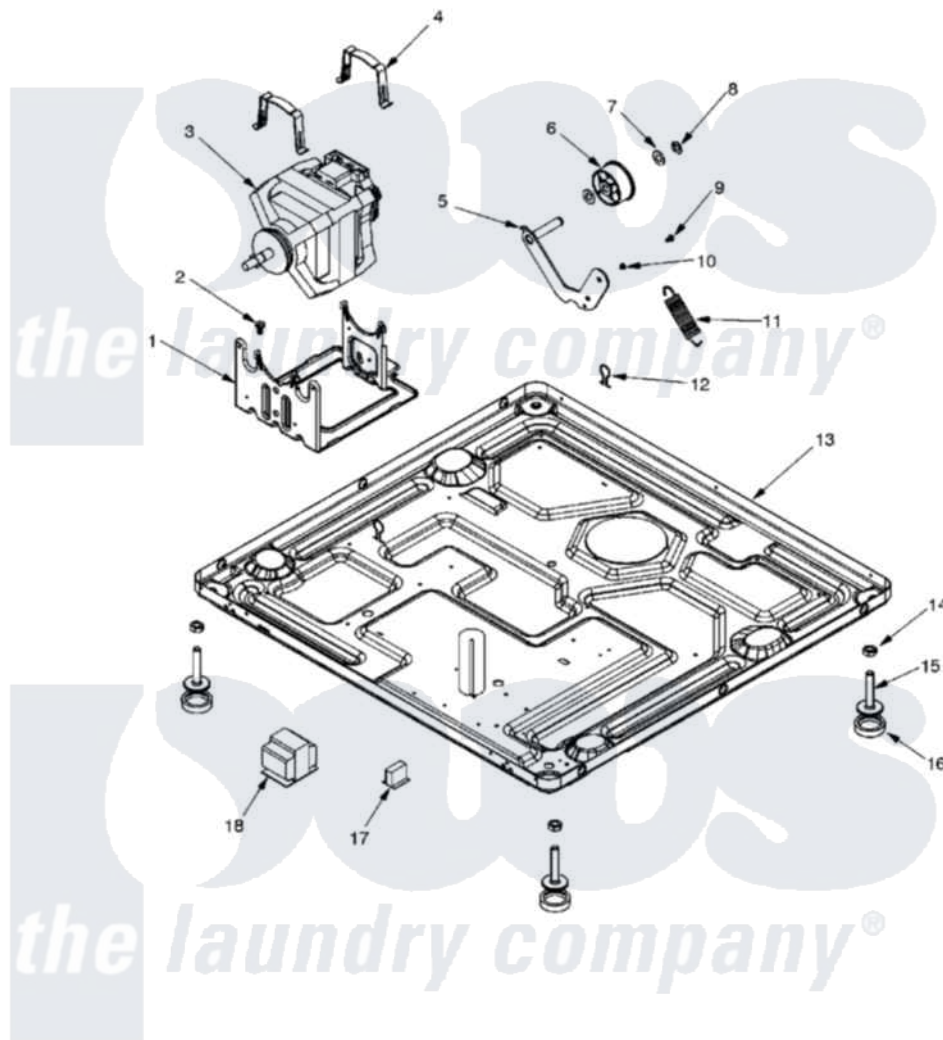

Maytag MLE23PDFGW 09 - BASE

Maytag [Commercial Maytag MLE23PDFGW Dryer Parts](#) Parts Diagram 09 - BASE
 Click on the part number to view part

Item	Original Part Number	Replaced By	Status	Part Description
001	33002817			Motor Support, Offset
002	Y313561			Screw----NA
003	33002796	W10197708		Motor-Drive
004	33002221	Y015825		Clip, Motor To Motor Support
005	33001840	6-3705180		Idler Arm
006	33001783	6-3700340		Bearing- I
007	Y312527			Washer, Idler Shaft
008	312958	354987		Ring, Retaining
009	Y014874			Screw, Idler Arm And Sleeve
010	33002218			Grommet, Idler Arm
011	33002460	33002459		Assembly, Spring And Plug
012	410490			Spring, Retainer Wire Harness
013	33002816			Base
"	NLA		Not Available	BASE, (LWR)----NA
014	Y052740	62739		Nut, Lock
015	22003544			Adjustable Leg W/Foot And Nut

016	210684	Foot, Adjustable Leg
017	33002508	W10133285 Transformer 120V To 22.5vac
018	33001821	Transformer
"	33001948	Transformer Lower