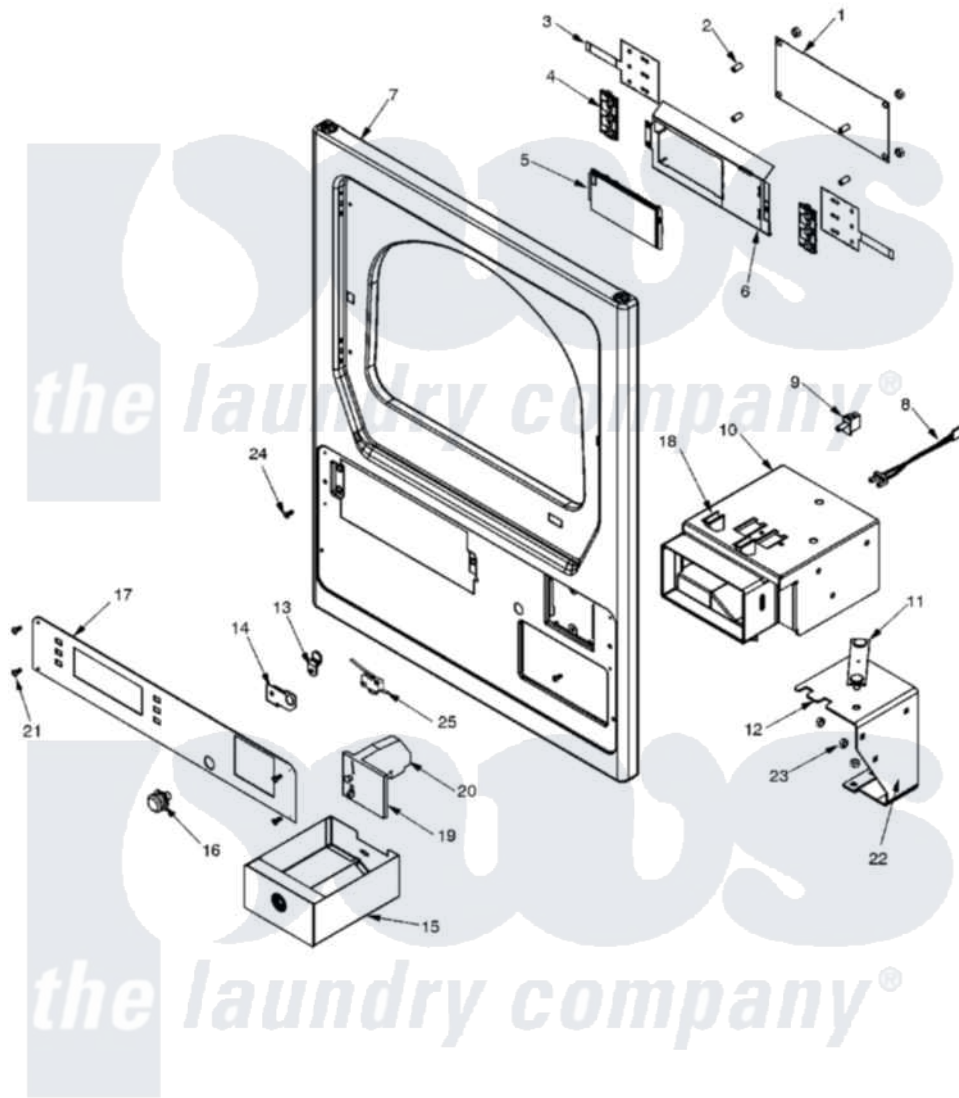

Maytag MLE23PDFUW 01 - CONTROL PANEL

Maytag [Commercial Maytag MLE23PDFUW Dryer Parts](#) Parts Diagram 01 - CONTROL PANEL
 Click on the part number to view part

Item	Original Part Number	Replaced By	Status	Part Description
001	33002608	33003008		Control Board
"	912077			Locknut, Reader Harness
002	33001204			Stand-Off, Ccontrol Board
003	33002152	W10133277		Membrane Switch Assembly
004	215517	W10131113		Push Button
005	33002150	W10133268		Cover, Display
006	33002155			Plate, Control Mounting
007	33002823			Panel, PD Flat Front
008	22001965			Optic Switch Assembly
"	314665			Screw, Switch Assembly
009	33001250			Switch, Vault And Service Door
010	22004157			Assembly, Coin Vault---NA
011	22001810		Not Available	STRAP, MOUNTING
"	910181			Lockwasher, Terminal Block
012	33002763			Vault Mounting Bracket
013	213750	W10133266		Cam-Lock

014	33001982		Bracket, Switch Mounting
015	22004158		Assembly, Coin Box
016	22002349	W10116737	Lock
017	33002828		Facia, Comm. - PD D/D
018	314635		Chute, Coin
019	33002644		Dual Faceplate Assembly
"	33002647		Single Faceplate Assembly
020	22003678	22004112	Coin Drop Greenwald Us.25
"	22003898	W10133245	Dual Coin Drop Assembly
"	22004112		Coin Drop Greenwald Us.25
"	22004113	W10133245	Dual Coin Drop Assembly
"	22004114		Coin Drop Greenwald .25
"	33002645		Coin Drop-Canada
"	33002646		Coin Drop-Canada
"	33002648		Coin Drop-U.S.
021	215506		Screw, Control Panel Overlay
022	33001991		Bolt, Carriage
023	Y052734		Nut, Carrage Bolts And Bracket
024	33002051	Not Available	SCREW, FRONT PANEL
025	33002117	208042	Switch, Sensor