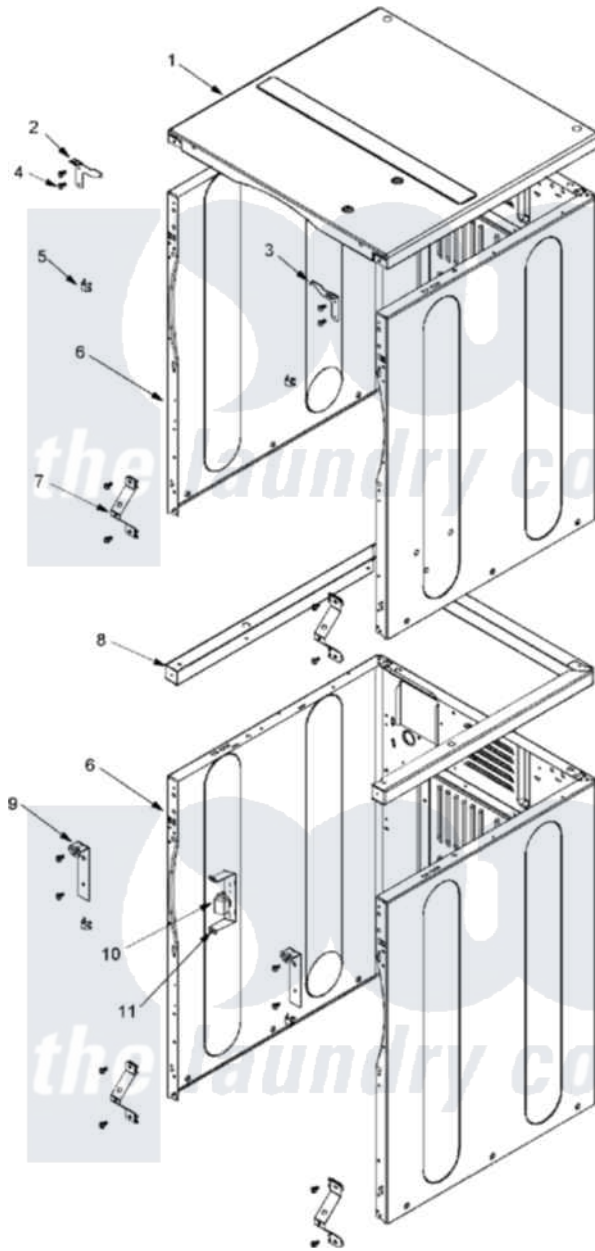

Maytag MLE23PDFUW 02 - CABINET FRONT

Maytag [Commercial Maytag MLE23PDFUW Dryer Parts](#) Parts Diagram 02 - CABINET FRONT
 Click on the part number to view part

Item	Original Part Number	Replaced By	Status	Part Description
001	22001402	214354		Screw, Top Cover To Cabnt.
"	33002124			Cover, Top
002	33002818			Bracket, LH Upper Front Panel
003	33002819			Bracket, RH Upper Front Panel
004	22001995			Screw Note: Screw, Tumbler Front And Shroud
005	33001980			Fastener, Access Panel
006	33002839	22003643		CABINET ASSY. (WHT AS PK)
"	NLA		Not Available	CABINET ASSY (WHT-AS PK)
007	22001995			Screw Note: Screw, Tumbler Front And Shroud
"	22002425			Bracket, "V"
008	22001402	214354		Screw, Top Cover To Cabnt.
"	33002820			Support Weld Assembly
009	22001995			Screw Note: Screw, Tumbler Front And Shroud

"	33002821	33002861	Bracket- L
010	206824	W10133335	Relay, Motor
"	22004151	W10133335	Relay, Motor
"	Y251119	3177991	Screw
011	22001078	3177991	Screw
"	22001995		Screw Note: Screw, Tumbler Front And Shroud
"	314627		Bracket, Relays
"	NLA	Not Available	BRACKET, RELAY