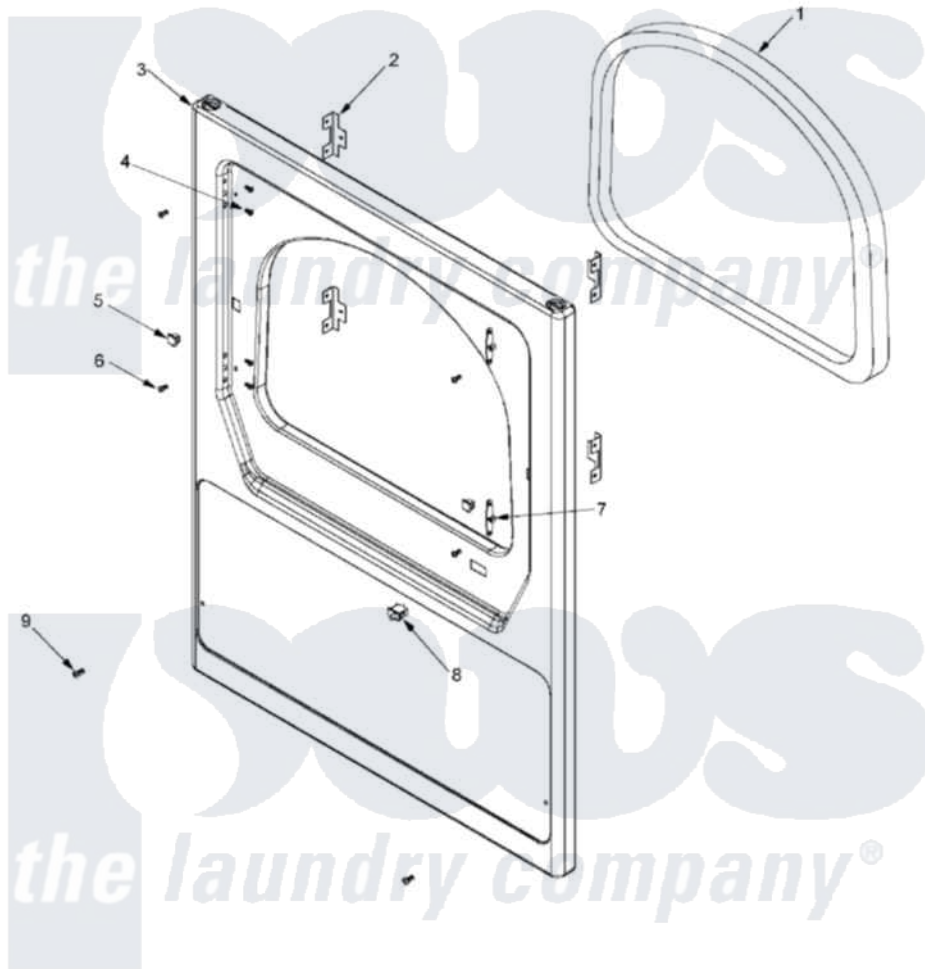

Maytag MLE23PDFUW 04 - FRONT PANEL

Maytag Commercial Maytag MLE23PDFUW Dryer Parts Parts Diagram 04 - FRONT PANEL
 Click on the part number to view part

| Item | Original Part Number | Replaced By | Status | Part Description |
|------|--------------------------|---------------------------|--------|--------------------------------|
| 001 | 33001767 | | | Seal, Shroud |
| 002 | 33002025 | | | Twin Speednut |
| 003 | 33002823 | | | Panel, PD Flat Front |
| " | 33002825 | | | Panel, Flat Front Lower |
| 004 | 22002062 | 98006631 | | Screw |
| 005 | Y304578 | LA-1003 | | Door Catch Kit |
| 006 | 33001486 | 98008544 | | Screw |
| 007 | 33001175 | | | Cover, Hinge Hole |
| 008 | 33001509 | W10169313 | | Switch-Dor |
| 009 | 33002881 | | | Screw, Security No.10-16 x 1/2 |