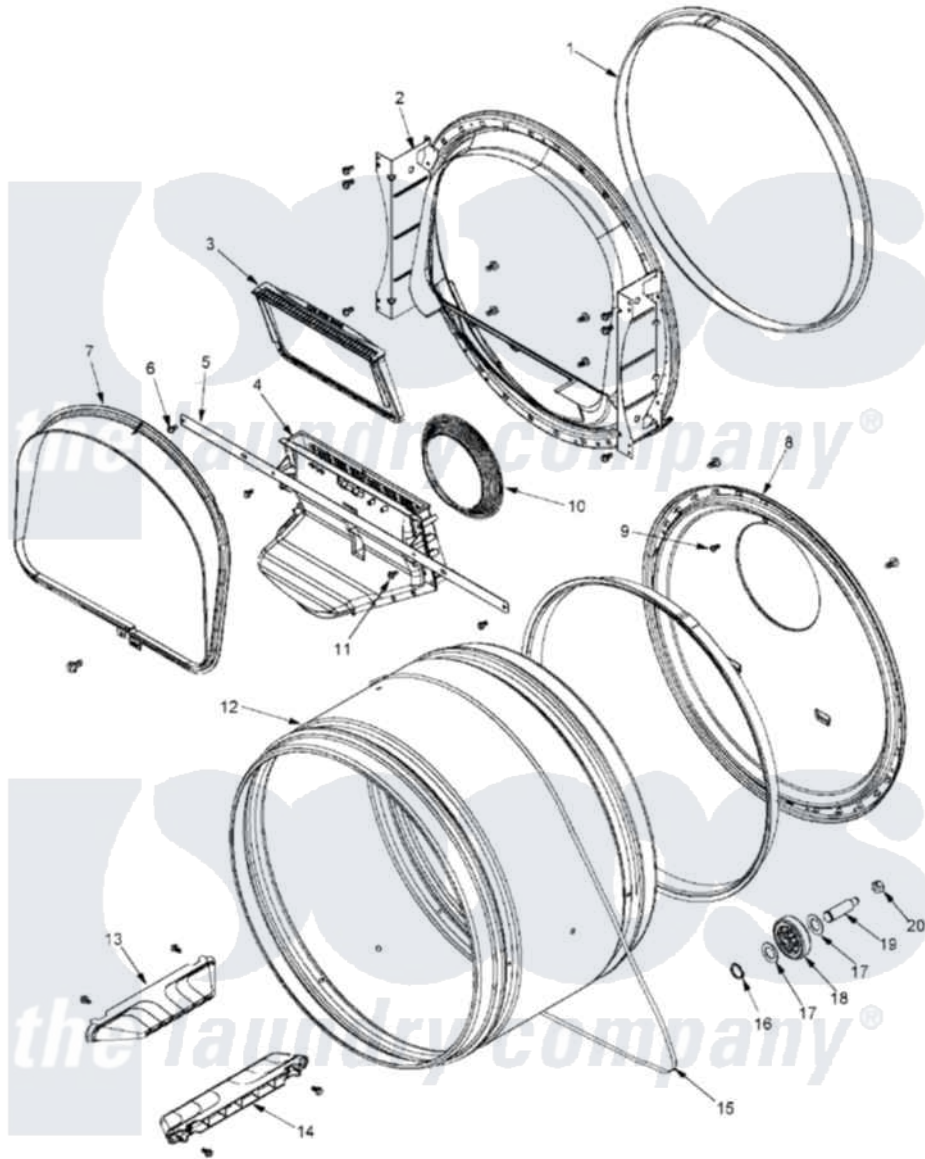

Maytag MLE23PDFUW 06 - TUMBLER

Maytag [Commercial Maytag MLE23PDFUW Dryer Parts](#) Parts Diagram 06 - TUMBLER
 Click on the part number to view part

Item	Original Part Number	Replaced By	Status	Part Description
001	33001807			Seal, Tumbler
002	22001995			Screw Note: Screw, Tumbler Front And Shroud
"	33001802			Front, Tumbler
003	33001804	33002790		Lint Filter
004	22001995			Screw Note: Screw, Tumbler Front And Shroud
"	33001799			Outlet Duct Assembly Note: Outlet Duct Assembly
005	33002039			Brace, Tumbler Front
006	22001995			Screw Note: Screw, Tumbler Front And Shroud
007	22001995			Screw Note: Screw, Tumbler Front And Shroud
"	33002026			Extension, Tumbler Front
008	22001995			Screw Note: Screw, Tumbler Front And Shroud
"	33002779			Tumbler Back And Seal As-Pack

009	NLA	Not Available	SCREW---NA
010	33002560		Seal, Blower
011	33001768		Screw, Shroud Note: Screw, Shroud And Outlet Duct
012	33001794	33001889	Tumbler
013	33001756	33002032	Baffle
"	33001788	33002973	Screw, No.9-15 X 1.00 Hx WS
014	33001755		Baffle
"	33001788	33002973	Screw, No.9-15 X 1.00 Hx WS
015	33002535		V-Belt
016	410233	9703438	Ring-Retrn
017	312535		Washer, Vault Mounting Brk.
018	Y303373	12001541	Drum Roller/Washer Assembly--W
019	Y312948	6-3129480	Shaft- Tumbler
020	33001443		Nut, Hex