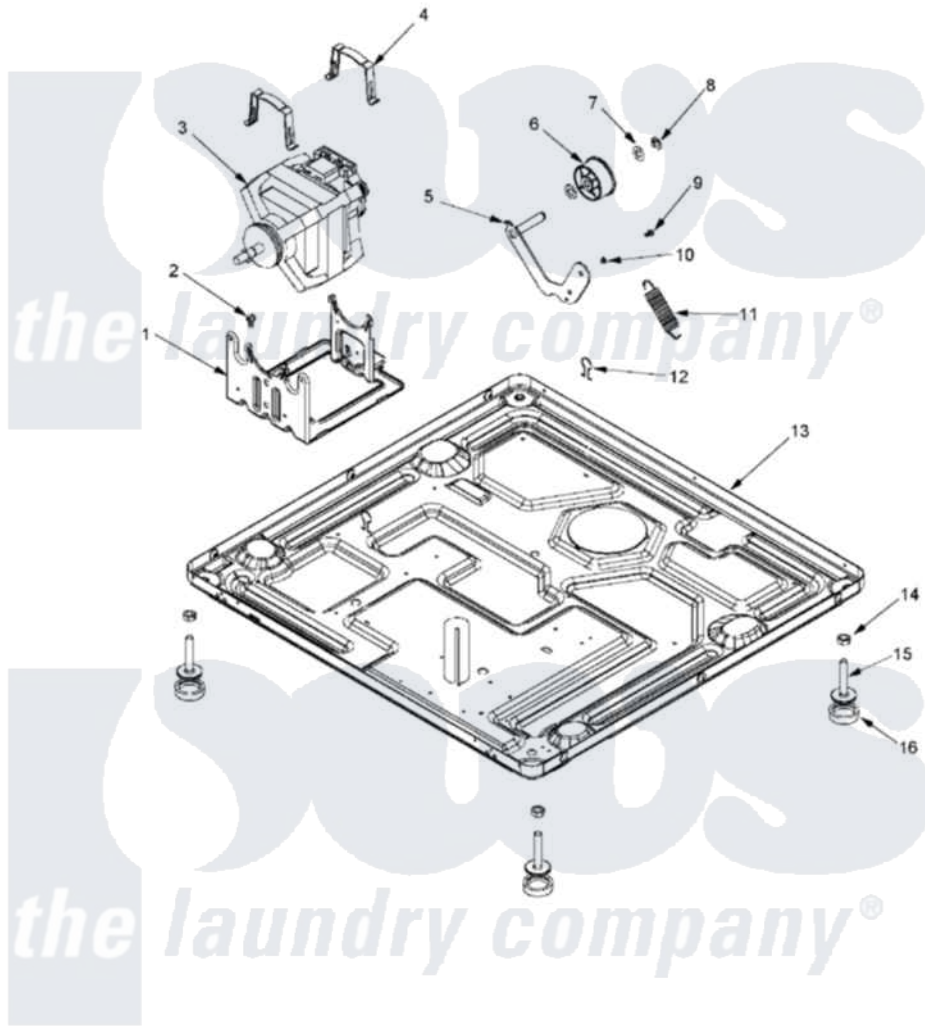

Maytag MLE23PDFUW 09 - BASE

Maytag [Commercial Maytag MLE23PDFUW Dryer Parts](#) Parts Diagram 09 - BASE
 Click on the part number to view part

Item	Original Part Number	Replaced By	Status	Part Description
001	33002817			Motor Support, Offset
002	Y313561			Screw----NA
003	33002795			Motor, Drive 60Hz
004	33002221	Y015825		Clip, Motor To Motor Support
005	33001840	6-3705180		Idler Arm
006	33001783	6-3700340		Bearing- I
007	Y312527			Washer, Idler Shaft
008	312958	354987		Ring, Retaining
009	Y014874			Screw, Idler Arm And Sleeve
010	33002218			Grommet, Idler Arm
011	33002460	33002459		Assembly, Spring And Plug
012	410490			Spring, Retainer Wire Harness
013	33002186	W10133285		Transformer 120V To 22.5vac
"	33002816			Base
"	NLA		Not Available	BASE, (LWR)----NA
014	Y052740	62739		Nut, Lock