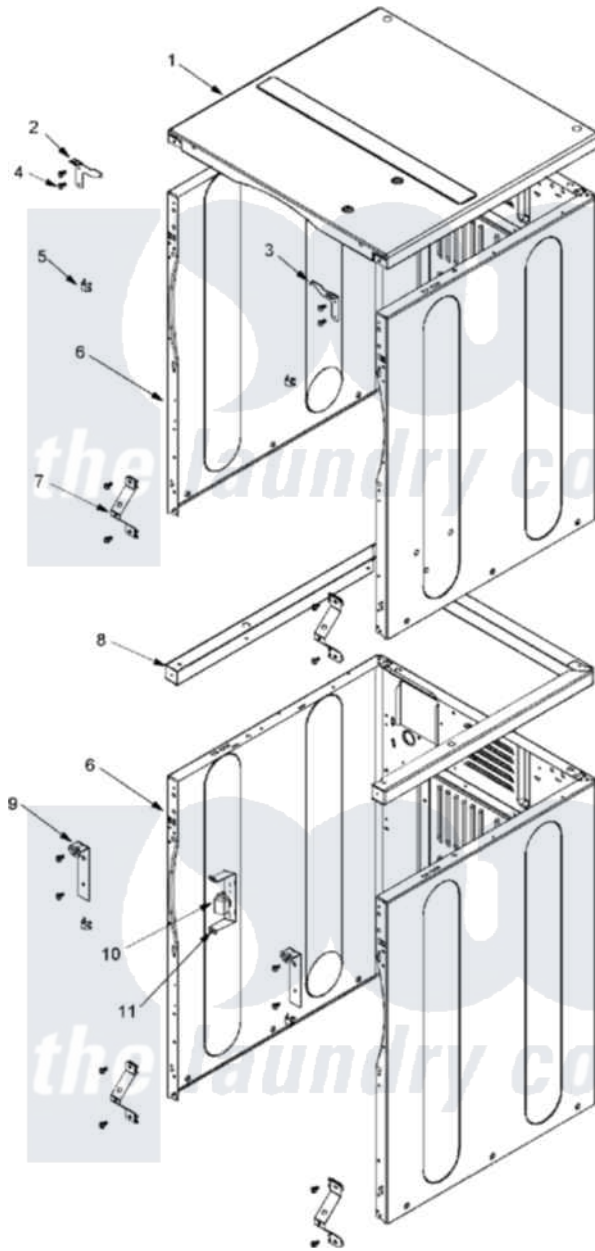

Maytag MLE23PDFYW 02 - CABINET FRONT

Maytag [Commercial Maytag MLE23PDFYW Dryer Parts](#) Parts Diagram 02 - CABINET FRONT
 Click on the part number to view part

Item	Original Part Number	Replaced By	Status	Part Description
001	22001402	214354		Screw, Top Cover To Cabnt.
"	33002124			Cover, Top
002	33002818			Bracket, LH Upper Front Panel
003	33002819			Bracket, RH Upper Front Panel
004	22001995			Screw Note: Screw, Tumbler Front And Shroud
005	33001980			Fastener, Access Panel
006	33002839	22003643		CABINET ASSY. (WHT AS PK)
"	NLA		Not Available	CABINET ASSY (WHT-AS PK)
007	22001995			Screw Note: Screw, Tumbler Front And Shroud
"	22002425			Bracket, "V"
008	22001402	214354		Screw, Top Cover To Cabnt.
"	33002820			Support Weld Assembly
009	22001995			Screw Note: Screw, Tumbler Front And Shroud

"	33002821	33002861	Bracket- L
010	206824	W10133335	Relay, Motor
"	22004151	W10133335	Relay, Motor
"	Y251119	3177991	Screw
011	22001078	3177991	Screw
"	22001995		Screw Note: Screw, Tumbler Front And Shroud
"	314627		Bracket, Relays
"	NLA	Not Available	BRACKET, RELAY