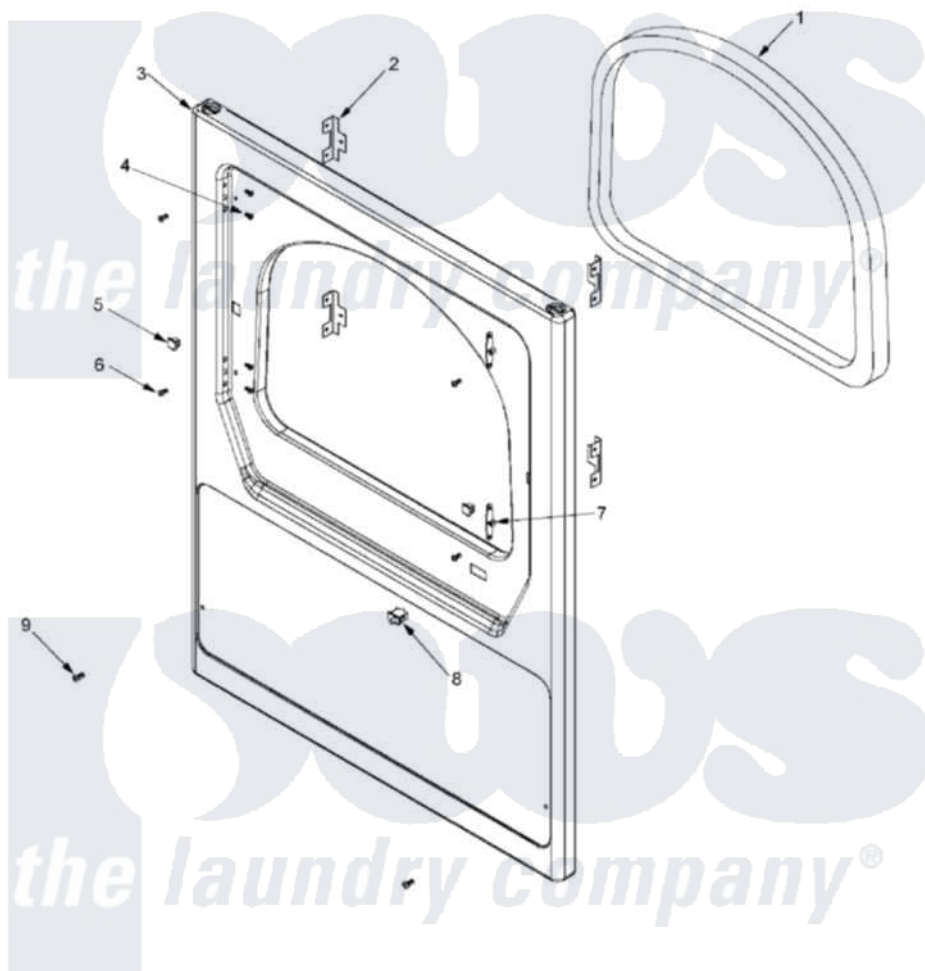

Maytag MLE23PDFYW 04 - FRONT PANEL

Maytag Commercial Maytag MLE23PDFYW Dryer Parts Parts Diagram 04 - FRONT PANEL
 Click on the part number to view part

Item	Original Part Number	Replaced By	Status	Part Description
001	33001767			Seal, Shroud
002	33002025			Twin Speednut
003	33002823			Panel, PD Flat Front
"	33002825			Panel, Flat Front Lower
004	22002062	98006631		Screw
005	Y304578	LA-1003		Door Catch Kit
006	33001486	98008544		Screw
007	33001175			Cover, Hinge Hole
008	33001509	W10169313		Switch-Dor
009	33002881			Screw, Security No.10-16 x 1/2