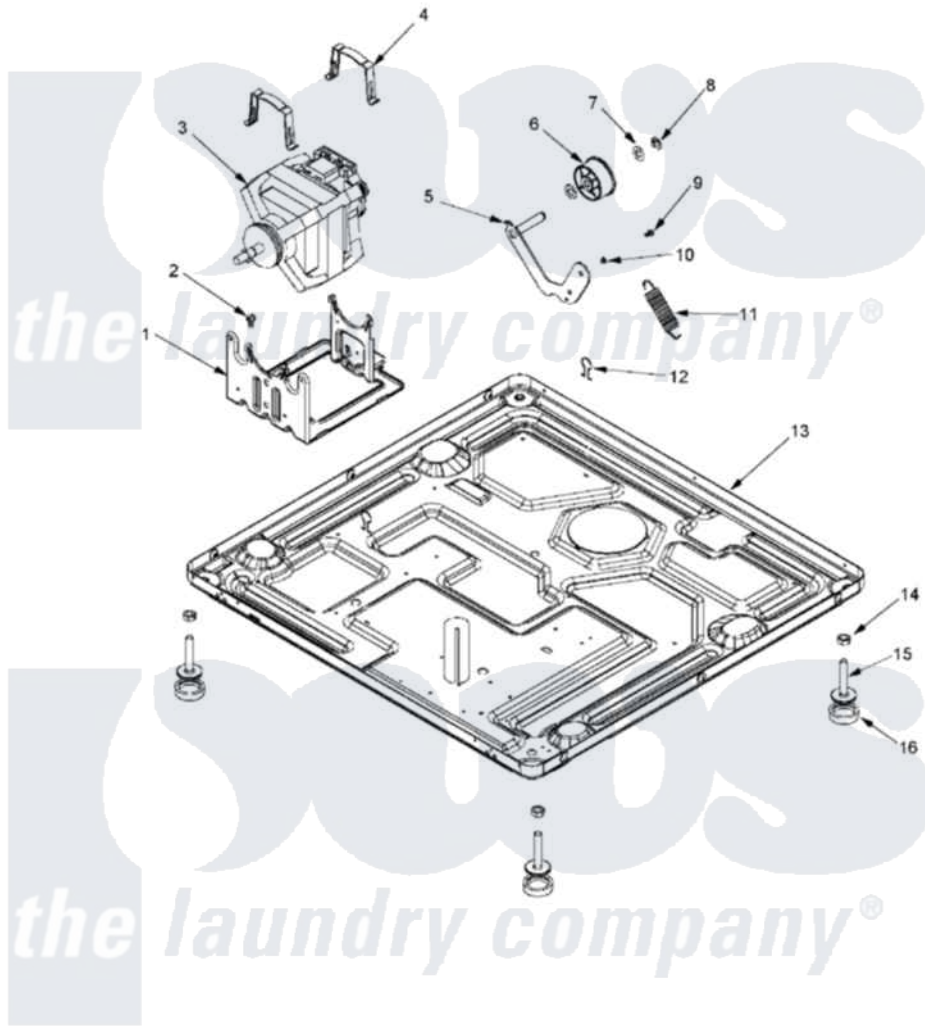

Maytag MLE23PDFYW 09 - BASE

Maytag [Commercial Maytag MLE23PDFYW Dryer Parts](#) Parts Diagram 09 - BASE
 Click on the part number to view part

Item	Original Part Number	Replaced By	Status	Part Description
001	33002817			Motor Support, Offset
002	Y313561			Screw----NA
003	33002795			Motor, Drive 60Hz
004	33002221	Y015825		Clip, Motor To Motor Support
005	33001840	6-3705180		Idler Arm
006	33001783	6-3700340		Bearing- I
007	Y312527			Washer, Idler Shaft
008	312958	354987		Ring, Retaining
009	Y014874			Screw, Idler Arm And Sleeve
010	33002218			Grommet, Idler Arm
011	33002460	33002459		Assembly, Spring And Plug
012	410490			Spring, Retainer Wire Harness
013	33002186	W10133285		Transformer 120V To 22.5vac
"	33002816			Base
"	NLA		Not Available	BASE, (LWR)----NA
014	Y052740	62739		Nut, Lock