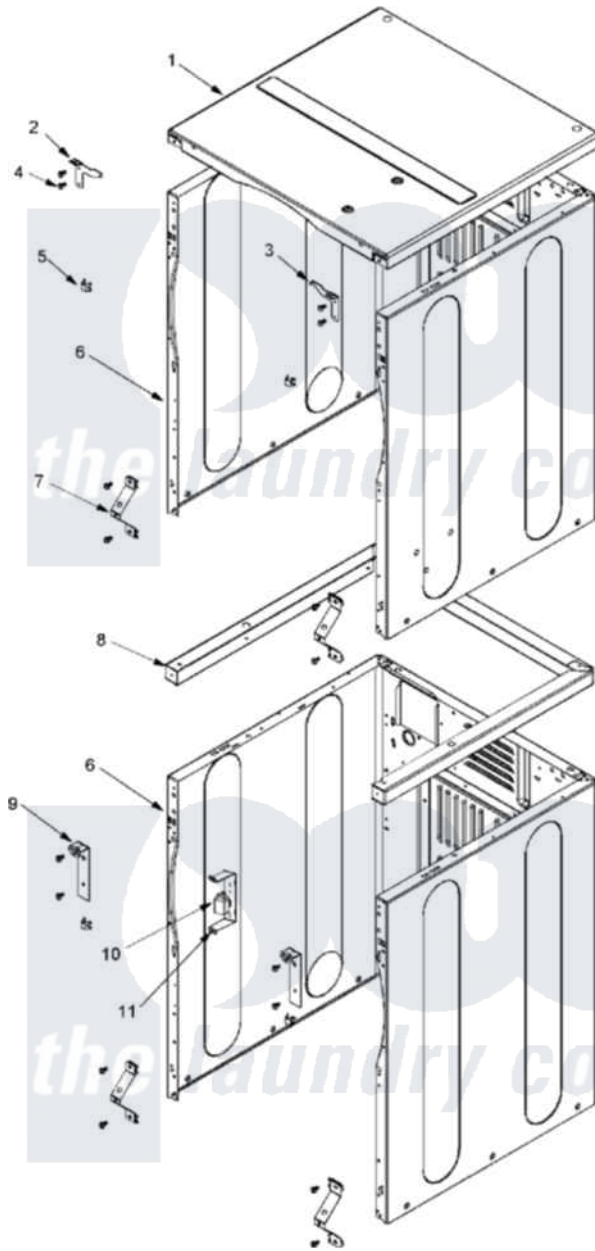

Maytag MLE23PDFZW 02 - CABINET FRONT

Maytag [Commercial Maytag MLE23PDFZW Dryer Parts](#) Parts Diagram 02 - CABINET FRONT
 Click on the part number to view part

Item	Original Part Number	Replaced By	Status	Part Description
001	22001402	214354		Screw, Top Cover To Cabnt.
"	33002124			Cover, Top
002	33002818			Bracket, LH Upper Front Panel
003	33002819			Bracket, RH Upper Front Panel
004	22001995			Screw Note: Screw, Tumbler Front And Shroud
005	33001980			Fastener, Access Panel
006	33002839	22003643		CABINET ASSY. (WHT AS PK)
"	NLA		Not Available	CABINET ASSY (WHT-AS PK)
007	22001995			Screw Note: Screw, Tumbler Front And Shroud
"	22002425			Bracket, "V"
008	22001402	214354		Screw, Top Cover To Cabnt.
"	33002820			Support Weld Assembly
009	22001995			Screw Note: Screw, Tumbler Front And Shroud

"	33002821	33002861	Bracket- L
010	206824	W10133335	Relay, Motor
"	22004151	W10133335	Relay, Motor
"	Y251119	3177991	Screw
011	22001078	3177991	Screw
"	22001995		Screw Note: Screw, Tumbler Front And Shroud
"	314627		Bracket, Relays
"	NLA	Not Available	BRACKET, RELAY