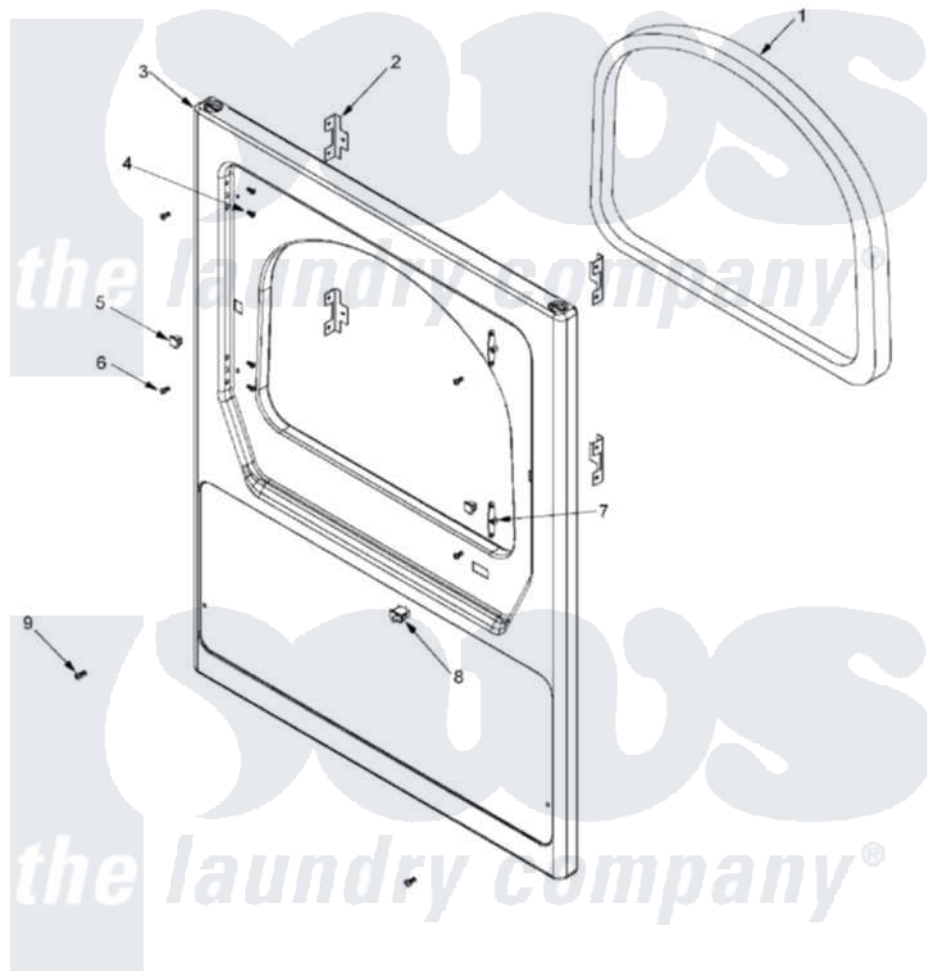

Maytag MLE23PDFZW 04 - FRONT PANEL

Maytag [Commercial Maytag MLE23PDFZW Dryer Parts](#) Parts Diagram 04 - FRONT PANEL
 Click on the part number to view part

Item	Original Part Number	Replaced By	Status	Part Description
001	33001767			Seal, Shroud
002	33002025			Twin Speednut
003	33002823			Panel, PD Flat Front
"	33002825			Panel, Flat Front Lower
004	22002062	98006631		Screw
005	Y304578	LA-1003		Door Catch Kit
006	33001486	98008544		Screw
007	33001175			Cover, Hinge Hole
008	33001509	W10169313		Switch-Dor
009	33002881			Screw, Security No.10-16 x 1/2