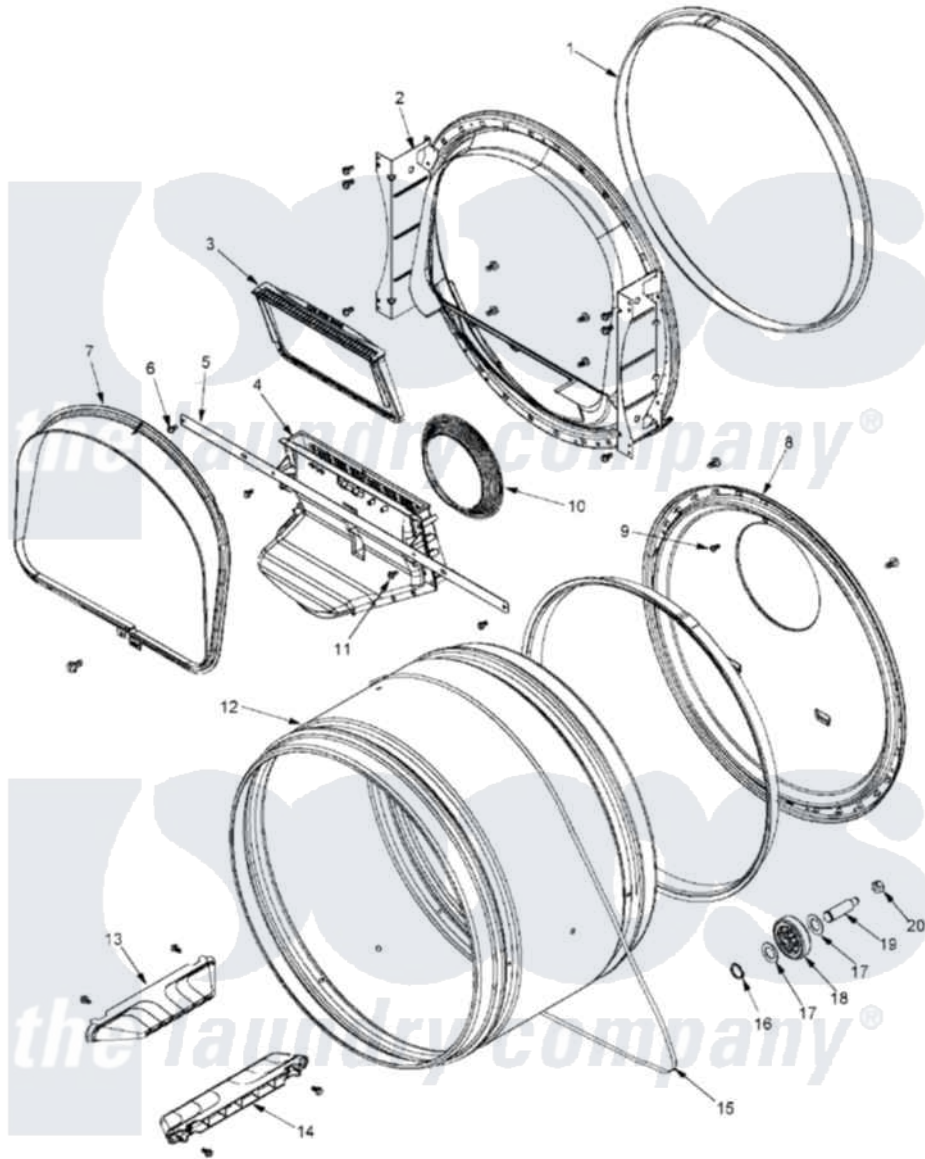

Maytag MLE23PDFZW 06 - TUMBLER

Maytag [Commercial Maytag MLE23PDFZW Dryer Parts](#) Parts Diagram 06 - TUMBLER
 Click on the part number to view part

Item	Original Part Number	Replaced By	Status	Part Description
001	33001807			Seal, Tumbler
002	22001995			Screw Note: Screw, Tumbler Front And Shroud
"	33001802			Front, Tumbler
003	33001804	33002790		Lint Filter
004	22001995			Screw Note: Screw, Tumbler Front And Shroud
"	33001799			Outlet Duct Assembly Note: Outlet Duct Assembly
005	33002039			Brace, Tumbler Front
006	22001995			Screw Note: Screw, Tumbler Front And Shroud
007	22001995			Screw Note: Screw, Tumbler Front And Shroud
"	33002026			Extension, Tumbler Front
008	22001995			Screw Note: Screw, Tumbler Front And Shroud
"	33002779			Tumbler Back And Seal As-Pack

009	NLA	Not Available	SCREW---NA
010	33002560		Seal, Blower
011	33001768		Screw, Shroud Note: Screw, Shroud And Outlet Duct
012	33001794	33001889	Tumbler
013	33001756	33002032	Baffle
"	33001788	33002973	Screw, No.9-15 X 1.00 Hx WS
014	33001755		Baffle
"	33001788	33002973	Screw, No.9-15 X 1.00 Hx WS
015	33002535		V-Belt
016	410233	9703438	Ring-Retrn
017	312535		Washer, Vault Mounting Brk.
018	Y303373	12001541	Drum Roller/Washer Assembly--W
019	Y312948	6-3129480	Shaft- Tumbler
020	33001443		Nut, Hex