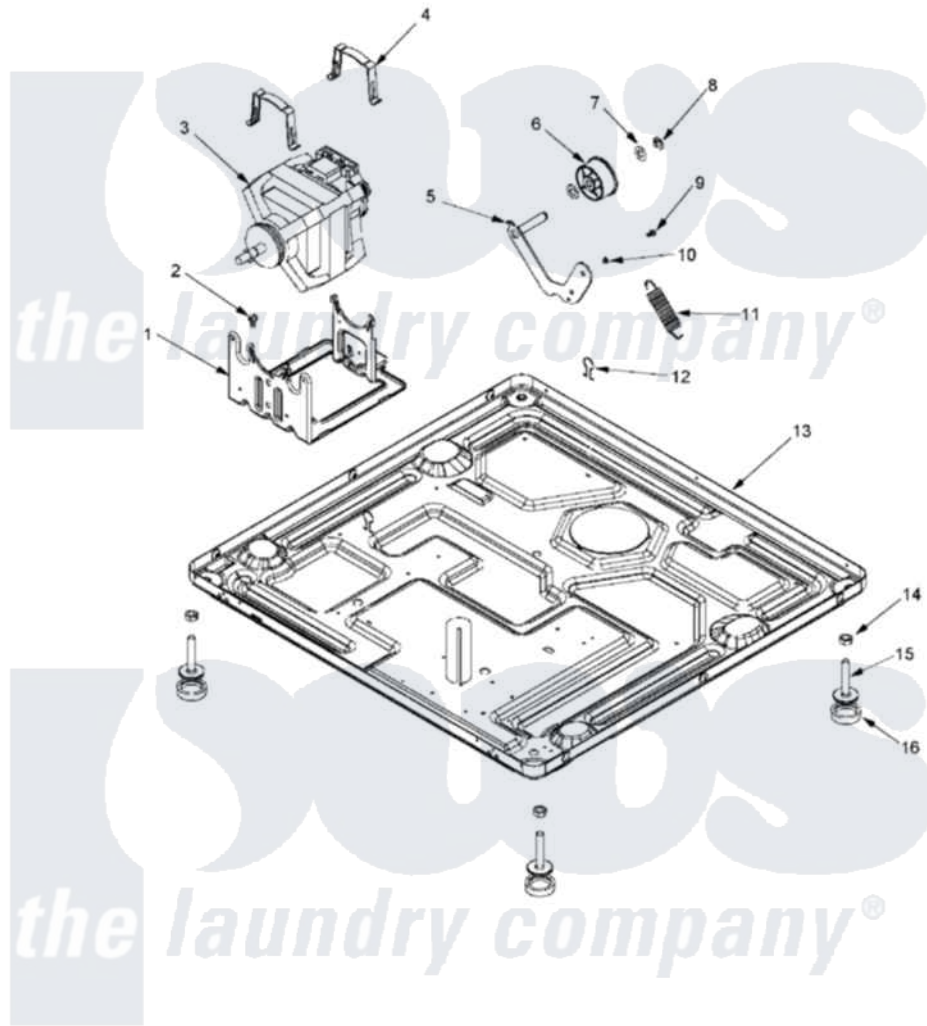

Maytag MLE23PDFZW 09 - BASE

Maytag [Commercial Maytag MLE23PDFZW Dryer Parts](#) Parts Diagram 09 - BASE
 Click on the part number to view part

Item	Original Part Number	Replaced By	Status	Part Description
001	33002817			Motor Support, Offset
002	Y313561			Screw----NA
003	33002795			Motor, Drive 60Hz
004	33002221	Y015825		Clip, Motor To Motor Support
005	33001840	6-3705180		Idler Arm
006	33001783	6-3700340		Bearing- I
007	Y312527			Washer, Idler Shaft
008	312958	354987		Ring, Retaining
009	Y014874			Screw, Idler Arm And Sleeve
010	33002218			Grommet, Idler Arm
011	33002460	33002459		Assembly, Spring And Plug
012	410490			Spring, Retainer Wire Harness
013	33002186	W10133285		Transformer 120V To 22.5vac
"	33002816			Base
"	NLA		Not Available	BASE, (LWR)----NA
014	Y052740	62739		Nut, Lock