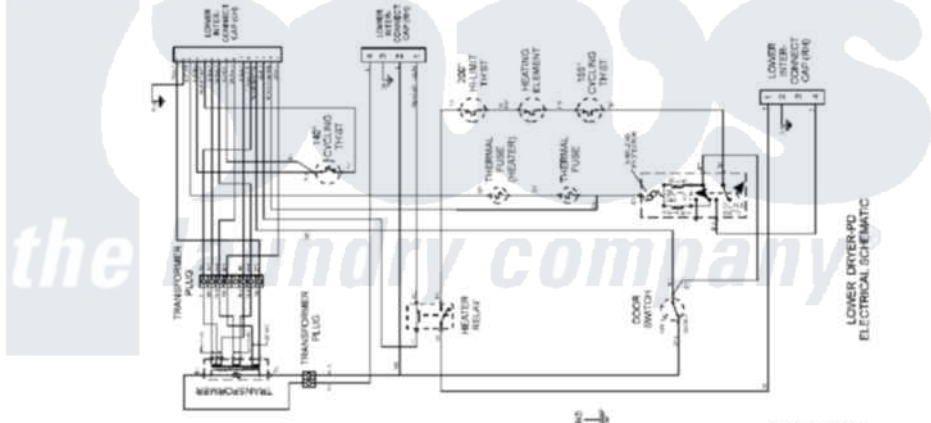

Maytag Commercial Maytag MLE23PDFZW Dryer Parts Parts Diagram 14 - WIRING INFORMATION(ELEC)
Click on the part number to view part

Maytag MLE23PDFZW 14 - WIRING INFORMATION(ELEC)

Diagnostic Mode:

Diagnostic Codes: