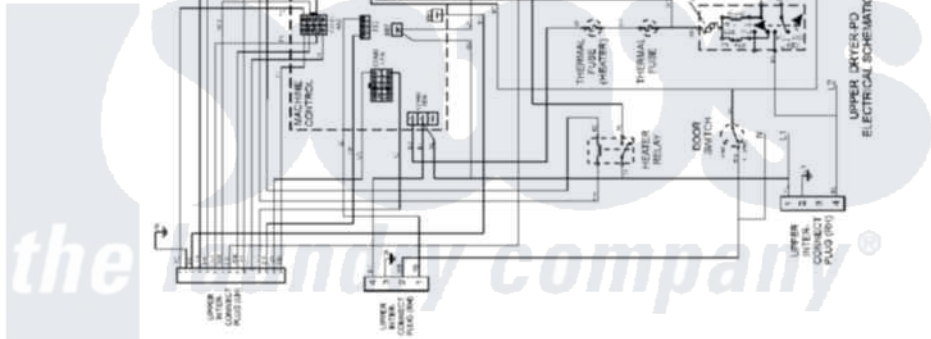

Maytag MLE23PDFZW 14 - WIRING INFORMATION(ELEC)

Diagnostic Mode:

Diagnostic Codes: