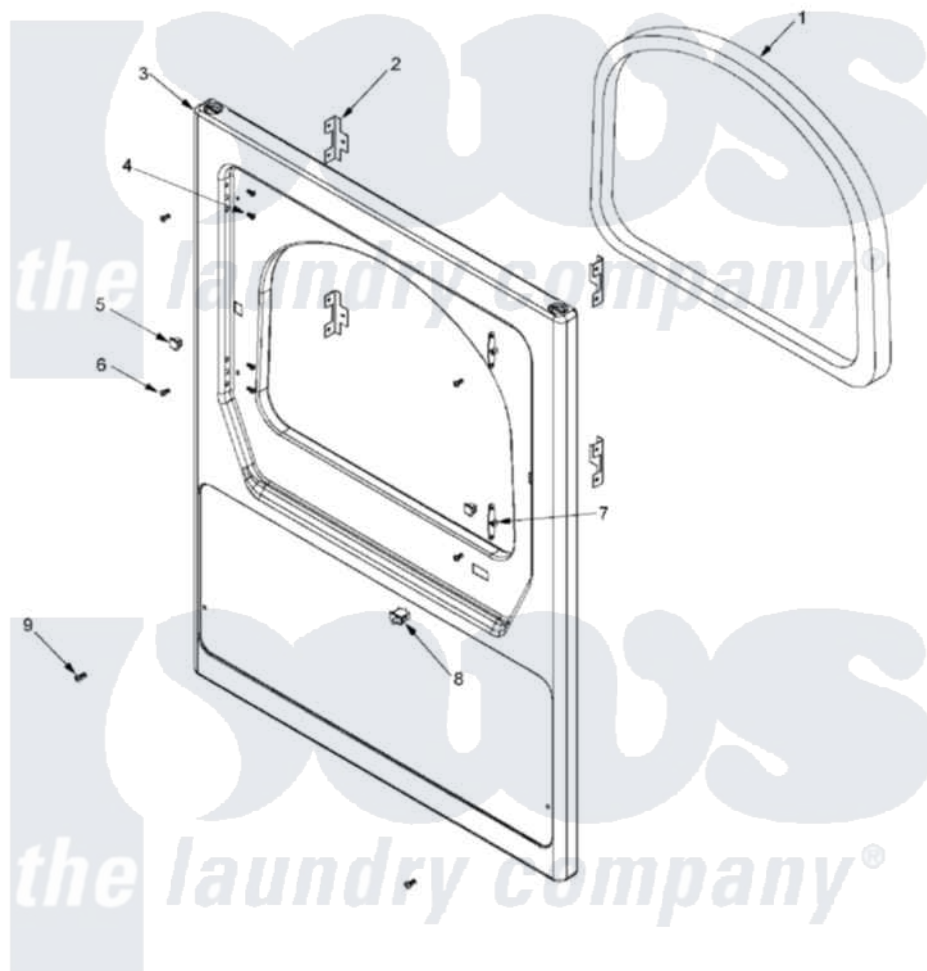

# Maytag MLE23PDHGW 04 - FRONT PANEL

Maytag Commercial Maytag MLE23PDHGW Dryer Parts Parts Diagram 04 - FRONT PANEL  
 Click on the part number to view part

| Item | Original Part Number     | Replaced By              | Status | Part Description               |
|------|--------------------------|--------------------------|--------|--------------------------------|
| 001  | <a href="#">33001767</a> |                          |        | Seal, Shroud                   |
| 002  | <a href="#">33002025</a> |                          |        | Twin Speednut                  |
| 003  | <a href="#">33002910</a> |                          |        | Panel, Front Lower Export      |
| "    | <a href="#">33002978</a> |                          |        | Panel, Front Straight -PD      |
| 004  | 22002062                 | <a href="#">98006631</a> |        | Screw                          |
| 005  | Y304578                  | <a href="#">LA-1003</a>  |        | Door Catch Kit                 |
| 006  | 33001486                 | <a href="#">98008544</a> |        | Screw                          |
| 007  | <a href="#">33001175</a> |                          |        | Cover, Hinge Hole              |
| 008  | <a href="#">33002166</a> |                          |        | Switch, Door                   |
| 009  | <a href="#">33002881</a> |                          |        | Screw, Security No.10-16 x 1/2 |