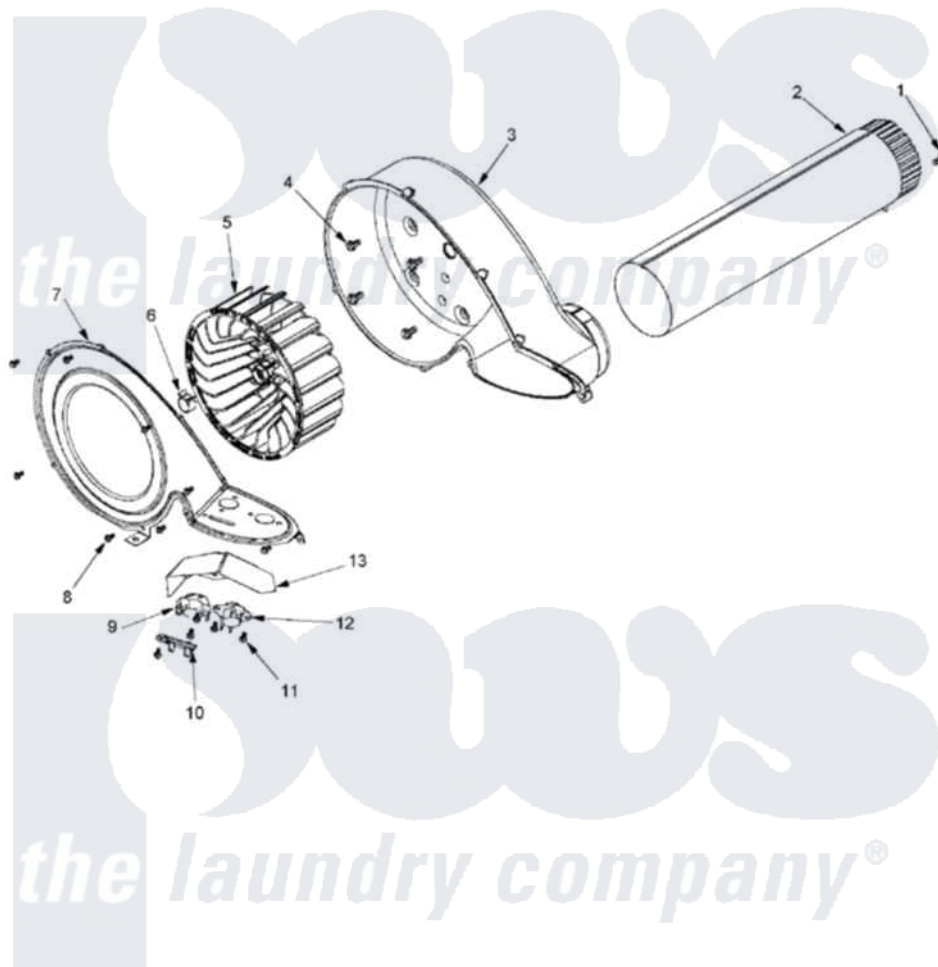

Maytag MLE23PDHGW 08 - BLOWER

Maytag Commercial Maytag MLE23PDHGW Dryer Parts Parts Diagram 08 - BLOWER

[Click on the part number to view part](#)

Item	Original Part Number	Replaced By	Status	Part Description
001	22001995			Screw Note: Screw, Tumbler Front And Shroud
002	33001799			Outlet Duct Assembly Note: Outlet Duct Assembly
003	33001789			Housing, Blower
004	Y310632	1163839		Screw
005	33002797			Wheel, Blower
006	312967			Clamp, Blower Housing
007	33002711			Cover, Blower Housing
008	33001855	33002917		Screw, No.10-16
009	303392			Thermostat, Cycling
010	33001762			Fuse, Thermal
011	22002925	3370225		Screw
012	33303391			Thermostat, Cycling
013	33001837			Cover, Thermostat