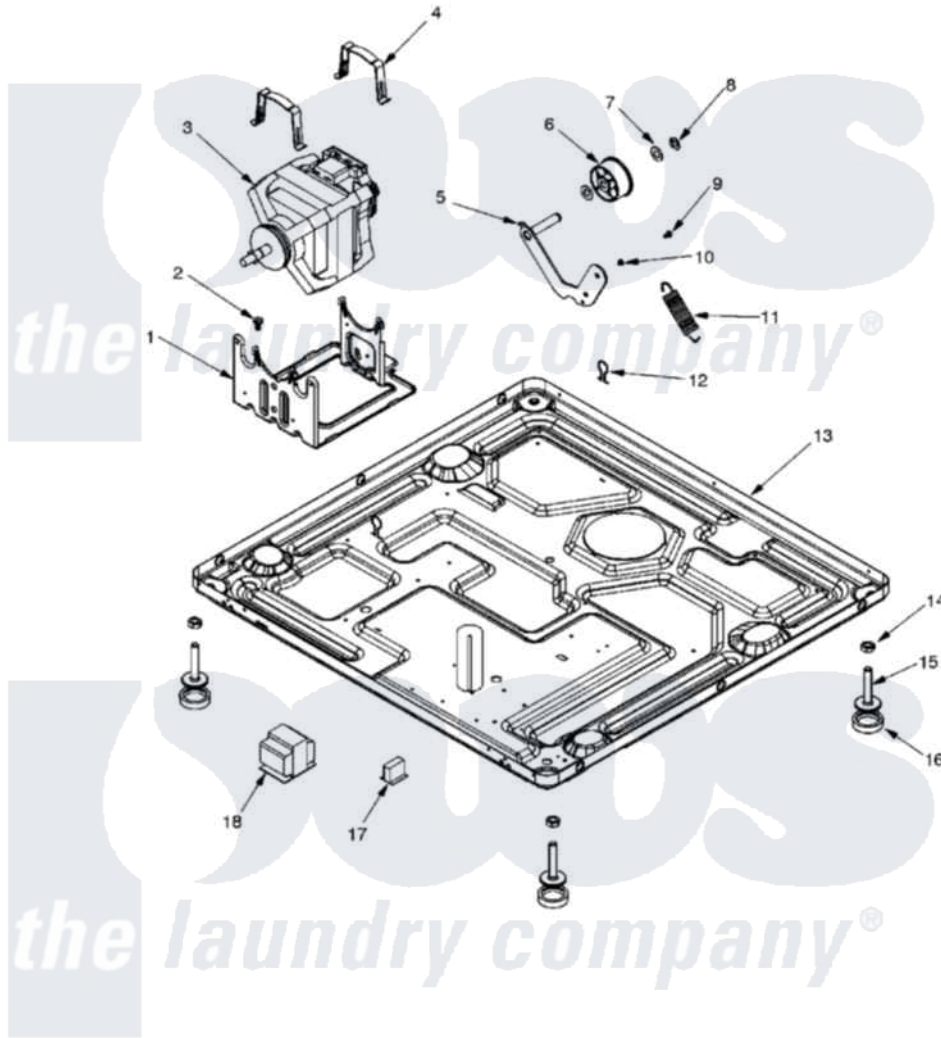

# Maytag MLE23PDHGW 09 - BASE

Maytag [Commercial Maytag MLE23PDHGW Dryer Parts](#) Parts Diagram 09 - BASE  
 Click on the part number to view part

Item	Original Part Number	Replaced By	Status	Part Description
001	<a href="#">33002817</a>			Motor Support, Offset
002	<a href="#">Y313561</a>			Screw----NA
003	<a href="#">33002796</a>	<a href="#">W10197708</a>		Motor-Drive
004	33002221	<a href="#">Y015825</a>		Clip, Motor To Motor Support
005	33001840	<a href="#">6-3705180</a>		Idler Arm
006	33001783	<a href="#">6-3700340</a>		Bearing- I
007	<a href="#">Y312527</a>			Washer, Idler Shaft
008	<a href="#">312958</a>	<a href="#">354987</a>		Ring, Retaining
009	<a href="#">Y014874</a>			Screw, Idler Arm And Sleeve
010	<a href="#">33002218</a>			Grommet, Idler Arm
011	33002460	<a href="#">33002459</a>		Assembly, Spring And Plug
012	<a href="#">410490</a>			Spring, Retainer Wire Harness
013	<a href="#">33002975</a>			Base----NA
"	NLA		Not Available	BASE, (LWR)----NA
014	<a href="#">Y052740</a>	<a href="#">62739</a>		Nut, Lock
015	<a href="#">22003544</a>			Adjustable Leg W/Foot And Nut

016	<a href="#">210684</a>	Foot, Adjustable Leg
017	33002508	<a href="#">W10133285</a> Transformer 120V To 22.5vac
018	<a href="#">33001821</a>	Transformer
"	<a href="#">33001948</a>	Transformer Lower