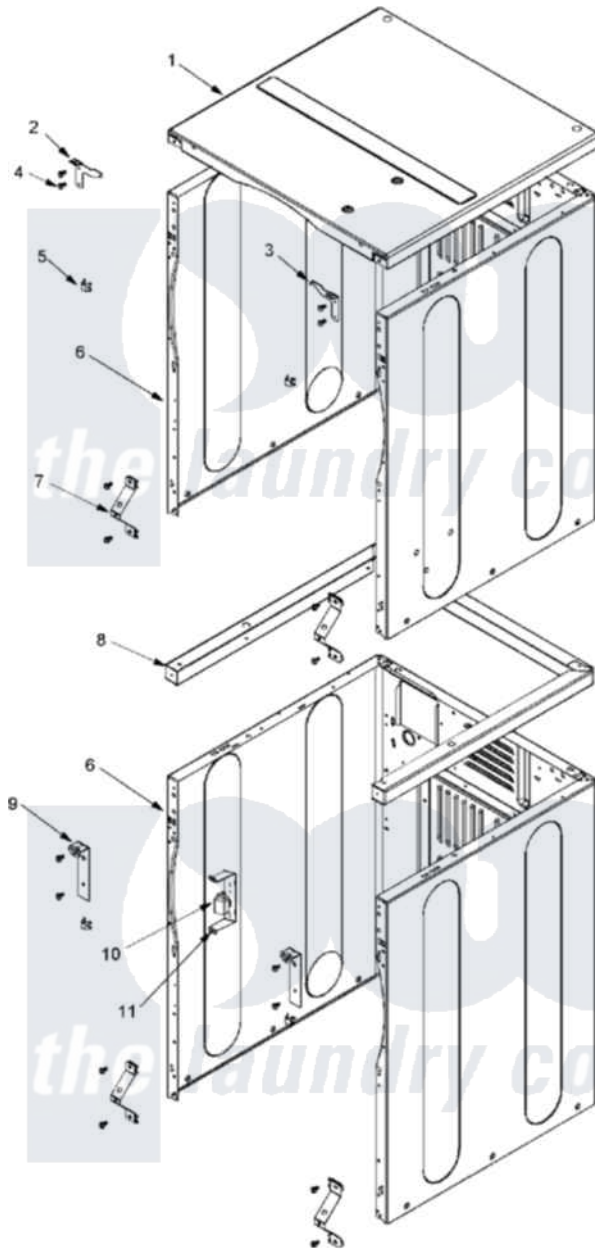

Maytag MLE23PDHYW 02 - CABINET FRONT

Maytag [Commercial Maytag MLE23PDHYW Dryer Parts](#) Parts Diagram 02 - CABINET FRONT
 Click on the part number to view part

Item	Original Part Number	Replaced By	Status	Part Description
001	22001402	214354		Screw, Top Cover To Cabnt.
"	33002124			Cover, Top
002	33002818			Bracket, LH Upper Front Panel
003	33002819			Bracket, RH Upper Front Panel
004	22001995			Screw Note: Screw, Tumbler Front And Shroud
005	33001980			Fastener, Access Panel
006	NLA		Not Available	CABINET ASSY (WHT-AS PK)
007	22001995			Screw Note: Screw, Tumbler Front And Shroud
"	22002425			Bracket, "V"
008	22001402	214354		Screw, Top Cover To Cabnt.
"	33002820			Support Weld Assembly
009	22001995			Screw Note: Screw, Tumbler Front And Shroud
"	33002821	33002861		Bracket- L
010	22004151	W10133335		Relay, Motor

" Y251119

[3177991](#)

Screw

011

[314627](#)

Bracket, Relays

"

Y251119

[3177991](#)

Screw