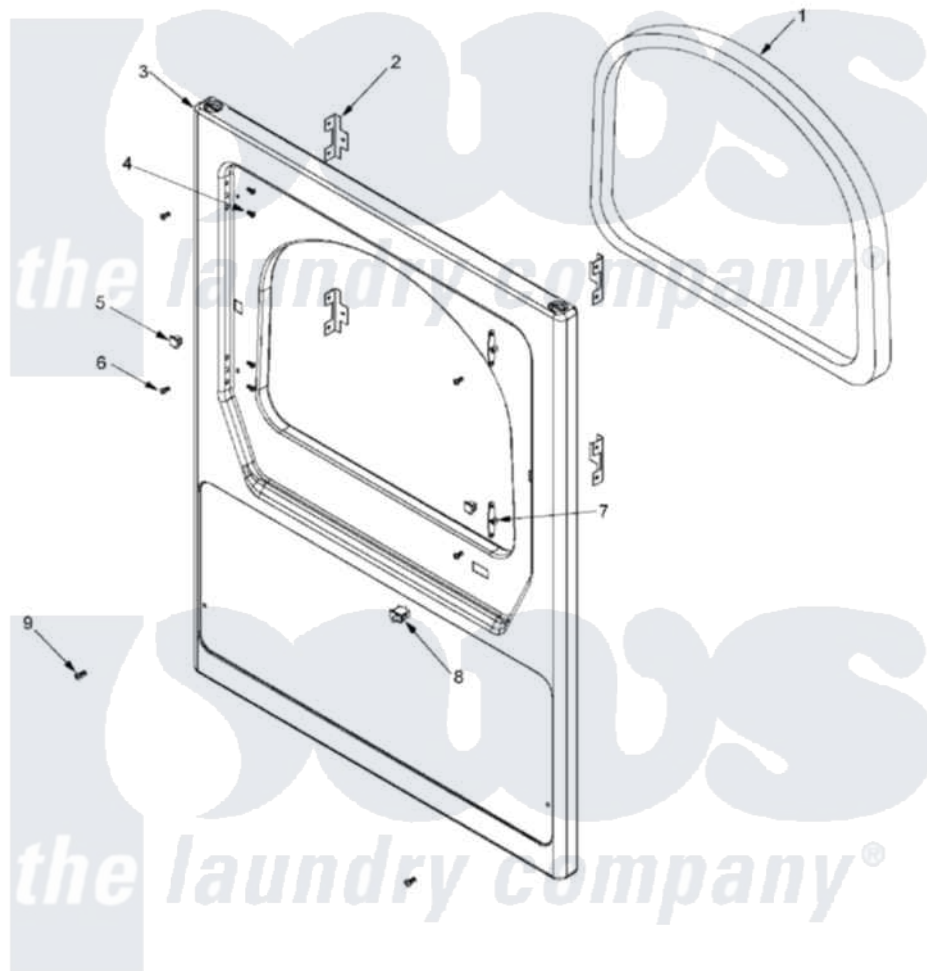

Maytag MLE23PDHYW 04 - FRONT PANEL

Maytag Commercial Maytag MLE23PDHYW Dryer Parts Parts Diagram 04 - FRONT PANEL
 Click on the part number to view part

Item	Original Part Number	Replaced By	Status	Part Description
001	33001767			Seal, Shroud
002	33002025			Twin Speednut
003	33002825			Panel, Flat Front Lower
"	33002978			Panel, Front Straight -PD
004	22002062	98006631		Screw
005	Y304578	LA-1003		Door Catch Kit
006	33001486	98008544		Screw
007	33001175			Cover, Hinge Hole
008	33001509	W10169313		Switch-Dor
009	33002881			Screw, Security No.10-16 x 1/2