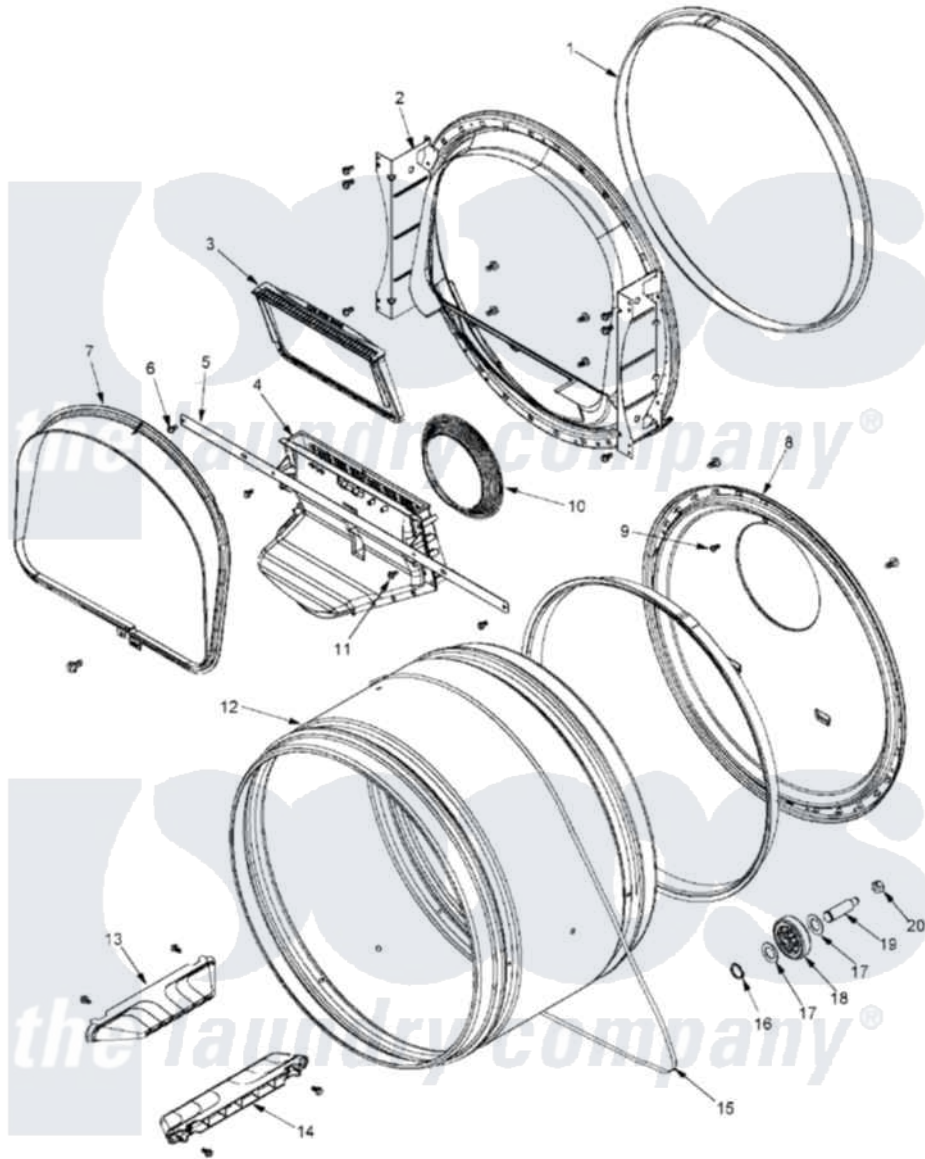

# Maytag MLE23PDHYW 06 - TUMBLER

Maytag [Commercial Maytag MLE23PDHYW Dryer Parts](#) Parts Diagram 06 - TUMBLER  
 Click on the part number to view part

Item	Original Part Number	Replaced By	Status	Part Description
001	<a href="#">33001807</a>			Seal, Tumbler
002	<a href="#">22001995</a>			Screw Note: Screw, Tumbler Front And Shroud
"	<a href="#">33001802</a>			Front, Tumbler
003	33001804	<a href="#">33002790</a>		Lint Filter
004	<a href="#">22001995</a>			Screw Note: Screw, Tumbler Front And Shroud
"	<a href="#">33001799</a>			Outlet Duct Assembly Note: Outlet Duct Assembly
005	<a href="#">33002039</a>			Brace, Tumbler Front
006	<a href="#">22001995</a>			Screw Note: Screw, Tumbler Front And Shroud
007	<a href="#">22001995</a>			Screw Note: Screw, Tumbler Front And Shroud
"	<a href="#">33002026</a>			Extension, Tumbler Front
008	<a href="#">22001995</a>			Screw Note: Screw, Tumbler Front And Shroud
"	<a href="#">33002779</a>			Tumbler Back And Seal As-Pack

"	<a href="#">33003037</a>		Tumbler Back And Seal
009	NLA	Not Available	SCREW---NA
010	<a href="#">33002560</a>		Seal, Blower
011	<a href="#">33001768</a>		Screw, Shroud Note: Screw, Shroud And Outlet Duct
012	33001794	<a href="#">33001889</a>	Tumbler
013	33001756	<a href="#">33002032</a>	Baffle
"	33001788	<a href="#">33002973</a>	Screw, No.9-15 X 1.00 Hx WS
014	<a href="#">33001755</a>		Baffle
"	33001788	<a href="#">33002973</a>	Screw, No.9-15 X 1.00 Hx WS
015	<a href="#">33002535</a>		V-Belt
016	410233	<a href="#">9703438</a>	Ring-Retrn
017	<a href="#">312535</a>		Washer, Vault Mounting Brk.
018	Y303373	<a href="#">12001541</a>	Drum Roller/Washer Assembly--W
019	Y312948	<a href="#">6-3129480</a>	Shaft- Tumbler
020	<a href="#">33001443</a>		Nut, Hex