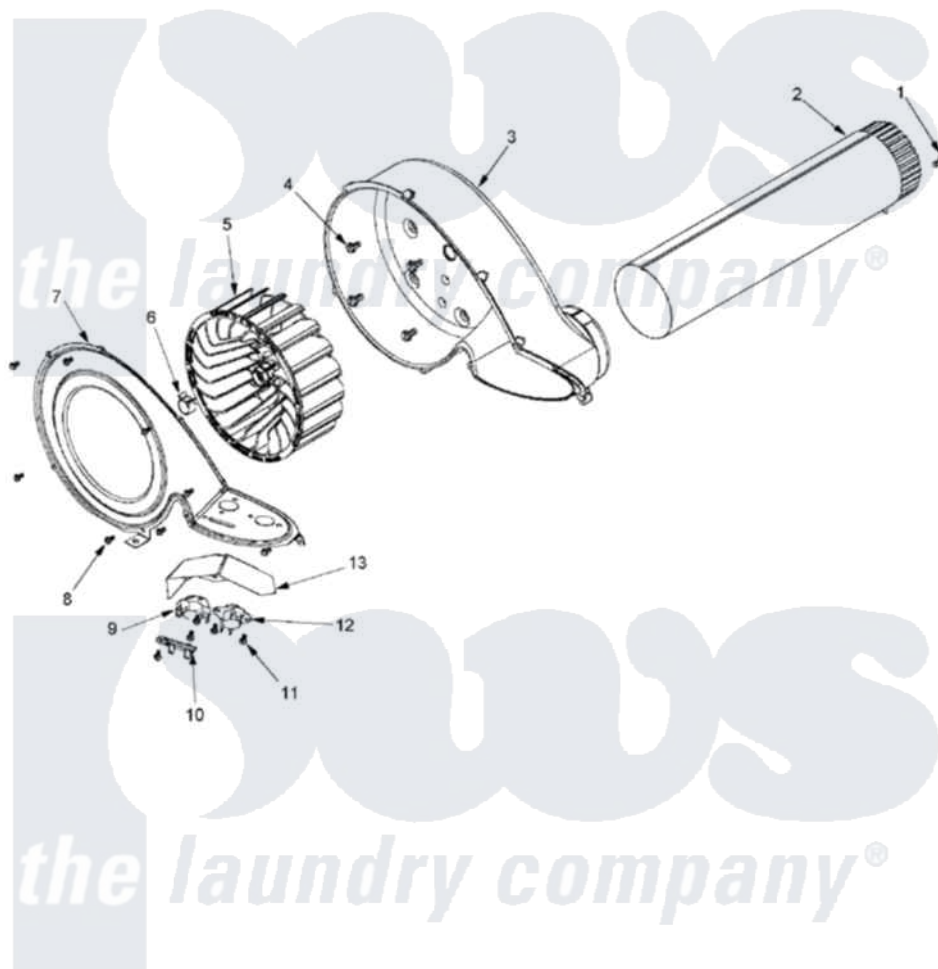

Maytag MLE23PDHYW 08 - BLOWER

Maytag [Commercial Maytag MLE23PDHYW Dryer Parts](#) Parts Diagram 08 - BLOWER

[Click on the part number to view part](#)

Item	Original Part Number	Replaced By	Status	Part Description
001	22001995			Screw Note: Screw, Tumbler Front And Shroud
002	33001799			Outlet Duct Assembly Note: Outlet Duct Assembly
003	33001789			Housing, Blower
004	Y310632	1163839		Screw
005	33002797			Wheel, Blower
006	312967			Clamp, Blower Housing
007	33002711			Cover, Blower Housing
008	33001855	33002917		Screw, No.10-16
009	303392			Thermostat, Cycling
010	33001762			Fuse, Thermal
011	22002925	3370225		Screw
012	33303391			Thermostat, Cycling
013	33001837			Cover, Thermostat