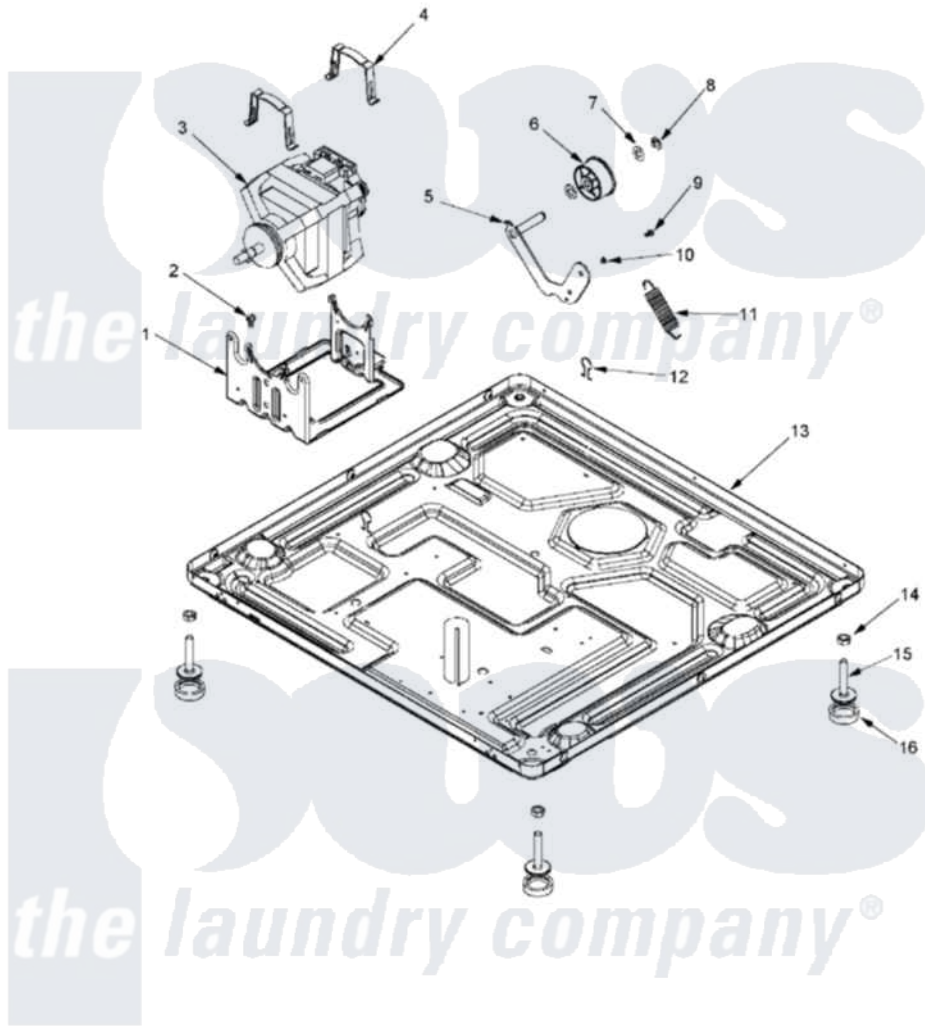

Maytag MLE23PDHYW 09 - BASE

Maytag [Commercial Maytag MLE23PDHYW Dryer Parts](#) Parts Diagram 09 - BASE
 Click on the part number to view part

Item	Original Part Number	Replaced By	Status	Part Description
001	33002817			Motor Support, Offset
002	Y313561			Screw----NA
003	33002795			Motor, Drive 60Hz
004	33002221	Y015825		Clip, Motor To Motor Support
005	33001840	6-3705180		Idler Arm
006	33001783	6-3700340		Bearing- I
007	Y312527			Washer, Idler Shaft
008	312958	354987		Ring, Retaining
009	Y014874			Screw, Idler Arm And Sleeve
010	33002218			Grommet, Idler Arm
011	33002460	33002459		Assembly, Spring And Plug
012	410490			Spring, Retainer Wire Harness
013	33002186	W10133285		Transformer 120V To 22.5vac
"	33002975			Base----NA
"	NLA		Not Available	BASE, (LWR)----NA
014	Y052740	62739		Nut, Lock