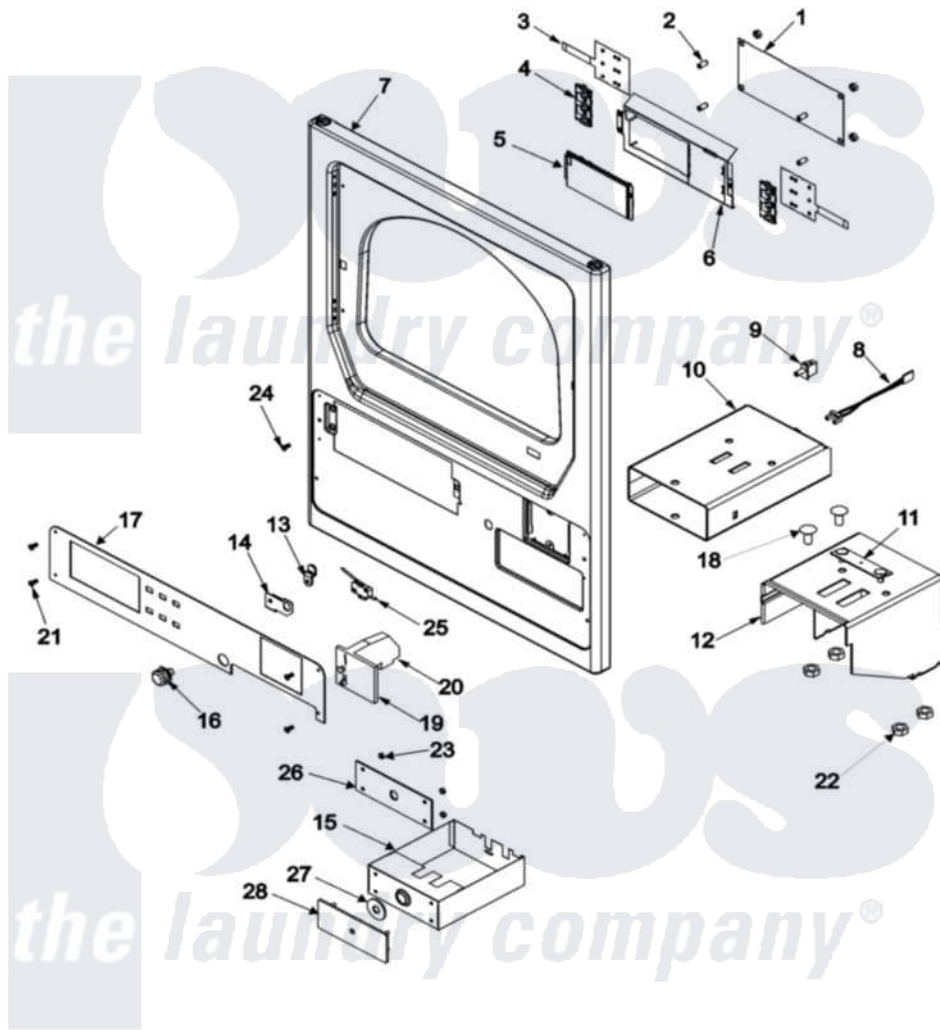

Maytag MLE23PDHZW 01 - CONTROL PANEL

Maytag [Commercial Maytag MLE23PDHZW Dryer Parts](#) Parts Diagram 01 - CONTROL PANEL
 Click on the part number to view part

Item	Original Part Number	Replaced By	Status	Part Description
001	33002836	33003007		Control Board
"	33003007			Control Board
"	912077			Locknut, Reader Harness
002	33001204			Stand-Off, Ccontrol Board
003	33002152	W10133277		Membrane Switch Assembly
004	33002863	W10131113		Push Button
005	33002150	W10133268		Cover, Display
006	33002155			Plate, Control Mounting
007	33002978			Panel, Front Straight -PD
008	22001965			Optic Switch Assembly
"	314665			Screw, Switch Assembly
009	33002117	208042		Switch, Sensor
010	33002977			Assembly, Coin Vault
011	22001810		Not Available	STRAP, MOUNTING
"	910181			Lockwasher, Terminal Block
012	33002974		Not Available	BRACKET,VAULT - PRIME

013	213750	W10133266	Cam-Lock
014	33001982		Bracket, Switch Mounting
015	2206815	33002980	Coin Box----NA
"	33002980		Coin Box----NA
016	22002349	W10116737	Lock
017	33002976		Facia, Comercial PD, D/D
018	33001991		Bolt, Carriage
019	33002644		Dual Faceplate Assembly
"	33002647		Single Faceplate Assembly
020	22003678	22004112	Coin Drop Greenwald Us.25
"	22004112		Coin Drop Greenwald Us.25
"	22004113	W10133245	Dual Coin Drop Assembly
"	22004114		Coin Drop Greenwald .25
"	33002646		Coin Drop-Canada
021	215506		Screw, Control Panel Overlay
022	Y052734		Nut, Carrage Bolts And Bracket
023	Y052721		Nut, Terminal Block Plate
024	33002051	Not Available	SCREW, FRONT PANEL
025	33002117	208042	Switch, Sensor
026	2206813		Lock Plate
"	33002981	2206813	Lock Plate
027	33002982		Washer, Spinning Security
028	2206814		Assembly, Security Plate
"	33002979	2206814	Assembly, Security Plate