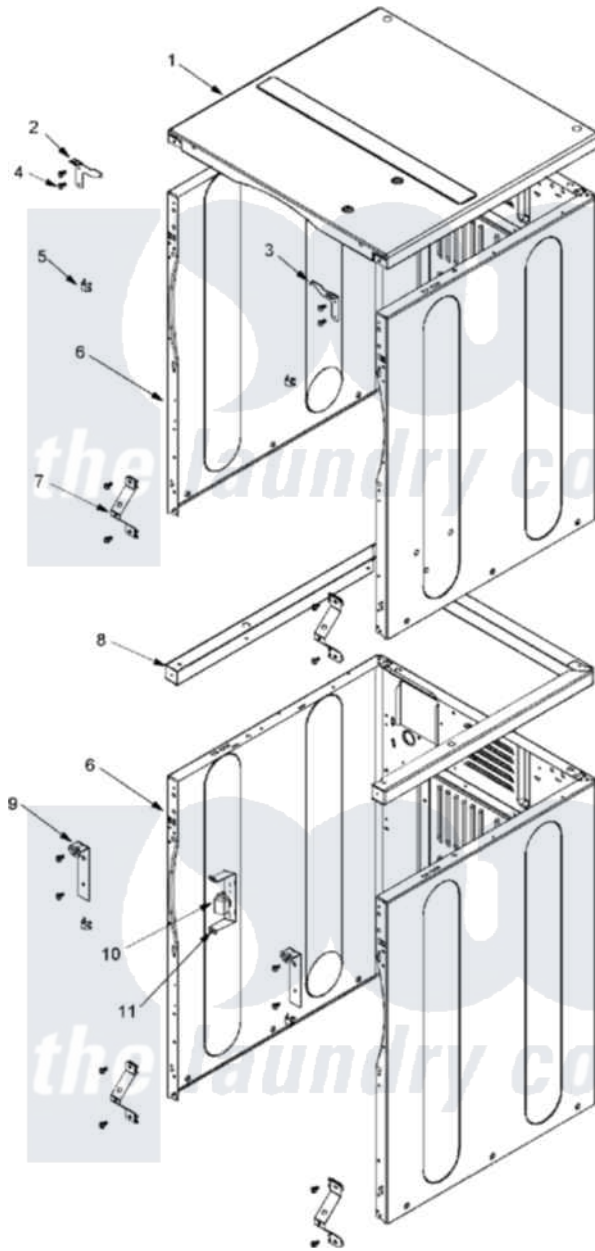

Maytag MLE23PDHZW 02 - CABINET FRONT

Maytag [Commercial Maytag MLE23PDHZW Dryer Parts](#) Parts Diagram 02 - CABINET FRONT
 Click on the part number to view part

Item	Original Part Number	Replaced By	Status	Part Description
001	22001402	214354		Screw, Top Cover To Cabnt.
"	33002124			Cover, Top
002	33002818			Bracket, LH Upper Front Panel
003	33002819			Bracket, RH Upper Front Panel
004	22001995			Screw Note: Screw, Tumbler Front And Shroud
005	33001980			Fastener, Access Panel
006	NLA		Not Available	CABINET ASSY (WHT-AS PK)
007	22001995			Screw Note: Screw, Tumbler Front And Shroud
"	22002425			Bracket, "V"
008	22001402	214354		Screw, Top Cover To Cabnt.
"	33002820			Support Weld Assembly
009	22001995			Screw Note: Screw, Tumbler Front And Shroud
"	33002821	33002861		Bracket- L
010	22004151	W10133335		Relay, Motor

" Y251119

[3177991](#)

Screw

011

[314627](#)

Bracket, Relays

"

Y251119

[3177991](#)

Screw