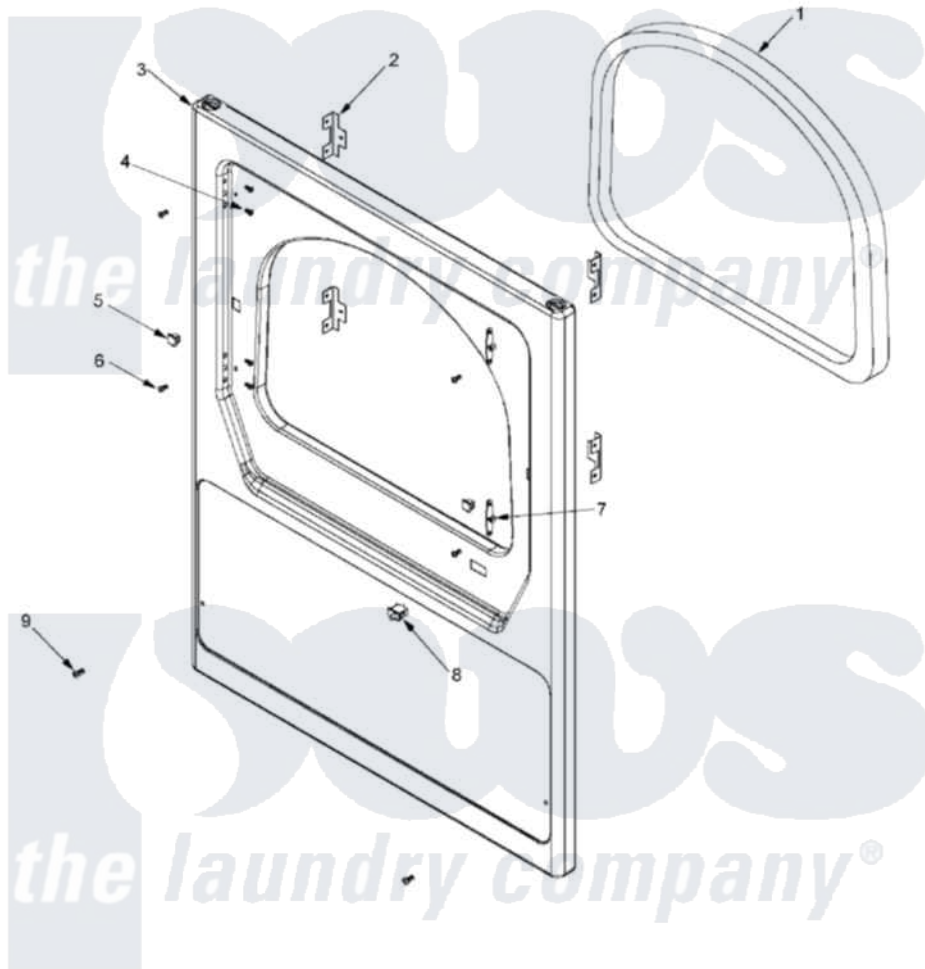

Maytag MLE23PDHZW 04 - FRONT PANEL

Maytag Commercial Maytag MLE23PDHZW Dryer Parts Parts Diagram 04 - FRONT PANEL
 Click on the part number to view part

| Item | Original Part Number | Replaced By | Status | Part Description |
|------|--------------------------|---------------------------|--------|--------------------------------|
| 001 | 33001767 | | | Seal, Shroud |
| 002 | 33002025 | | | Twin Speednut |
| 003 | 33002825 | | | Panel, Flat Front Lower |
| " | 33002978 | | | Panel, Front Straight -PD |
| 004 | 22002062 | 98006631 | | Screw |
| 005 | Y304578 | LA-1003 | | Door Catch Kit |
| 006 | 33001486 | 98008544 | | Screw |
| 007 | 33001175 | | | Cover, Hinge Hole |
| 008 | 33001509 | W10169313 | | Switch-Dor |
| 009 | 33002881 | | | Screw, Security No.10-16 x 1/2 |