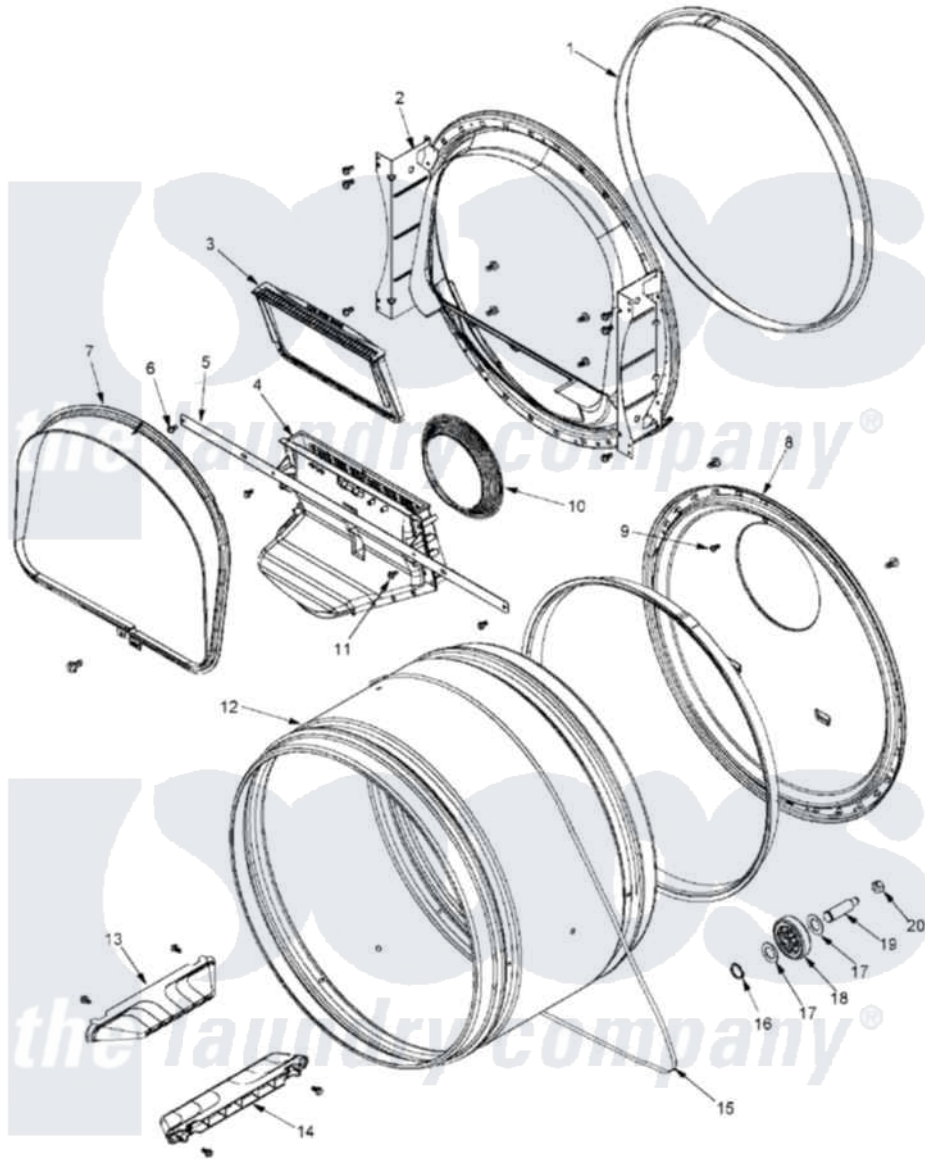

Maytag MLE23PDHZW 06 - TUMBLER

Maytag [Commercial Maytag MLE23PDHZW Dryer Parts](#) Parts Diagram 06 - TUMBLER
 Click on the part number to view part

Item	Original Part Number	Replaced By	Status	Part Description
001	33001807			Seal, Tumbler
002	22001995			Screw Note: Screw, Tumbler Front And Shroud
"	33001802			Front, Tumbler
003	33001804	33002790		Lint Filter
004	22001995			Screw Note: Screw, Tumbler Front And Shroud
"	33001799			Outlet Duct Assembly Note: Outlet Duct Assembly
005	33002039			Brace, Tumbler Front
006	22001995			Screw Note: Screw, Tumbler Front And Shroud
007	22001995			Screw Note: Screw, Tumbler Front And Shroud
"	33002026			Extension, Tumbler Front
008	22001995			Screw Note: Screw, Tumbler Front And Shroud
"	33002779			Tumbler Back And Seal As-Pack

"	33003037		Tumbler Back And Seal
009	NLA	Not Available	SCREW---NA
010	33002560		Seal, Blower
011	33001768		Screw, Shroud Note: Screw, Shroud And Outlet Duct
012	33001794	33001889	Tumbler
013	33001756	33002032	Baffle
"	33001788	33002973	Screw, No.9-15 X 1.00 Hx WS
014	33001755		Baffle
"	33001788	33002973	Screw, No.9-15 X 1.00 Hx WS
015	33002535		V-Belt
016	410233	9703438	Ring-Retrn
017	312535		Washer, Vault Mounting Brk.
018	Y303373	12001541	Drum Roller/Washer Assembly--W
019	Y312948	6-3129480	Shaft- Tumbler
020	33001443		Nut, Hex