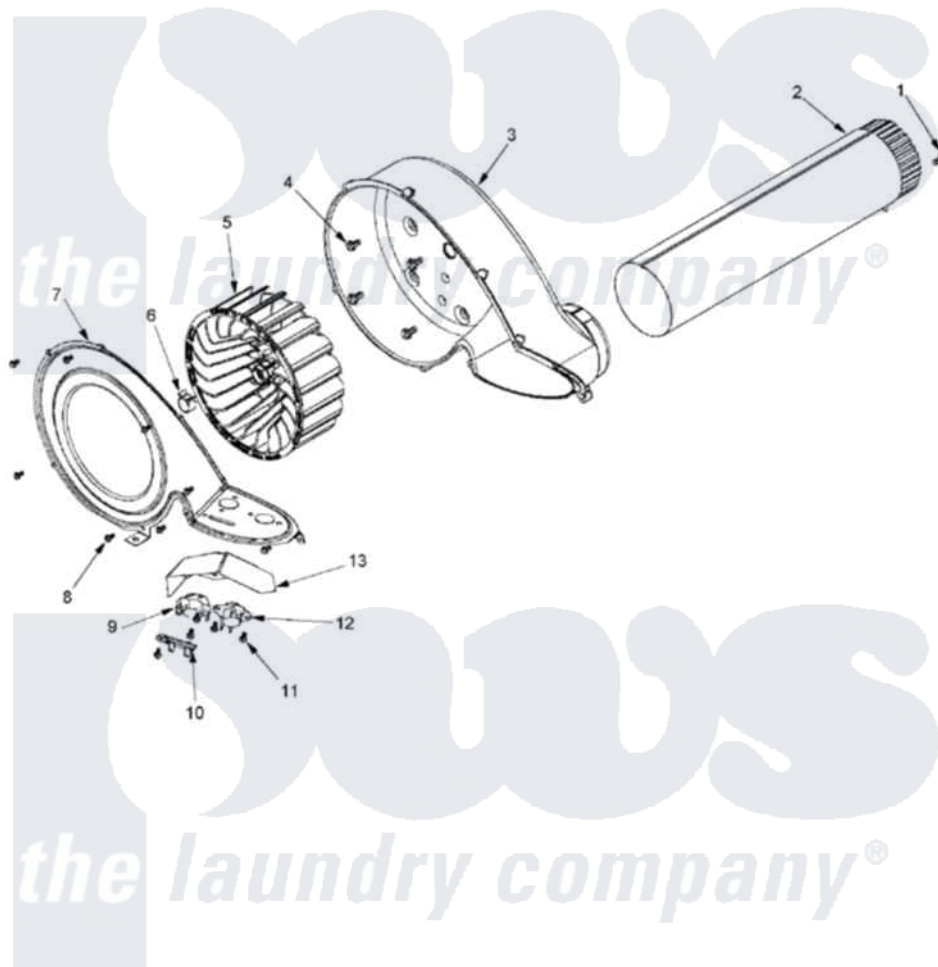

Maytag MLE23PDHZW 08 - BLOWER

Maytag [Commercial Maytag MLE23PDHZW Dryer Parts](#) Parts Diagram 08 - BLOWER

[Click on the part number to view part](#)

Item	Original Part Number	Replaced By	Status	Part Description
001	22001995			Screw Note: Screw, Tumbler Front And Shroud
002	33001799			Outlet Duct Assembly Note: Outlet Duct Assembly
003	33001789			Housing, Blower
004	Y310632	1163839		Screw
005	33002797			Wheel, Blower
006	312967			Clamp, Blower Housing
007	33002711			Cover, Blower Housing
008	33001855	33002917		Screw, No.10-16
009	303392			Thermostat, Cycling
010	33001762			Fuse, Thermal
011	22002925	3370225		Screw
012	33303391			Thermostat, Cycling
013	33001837			Cover, Thermostat