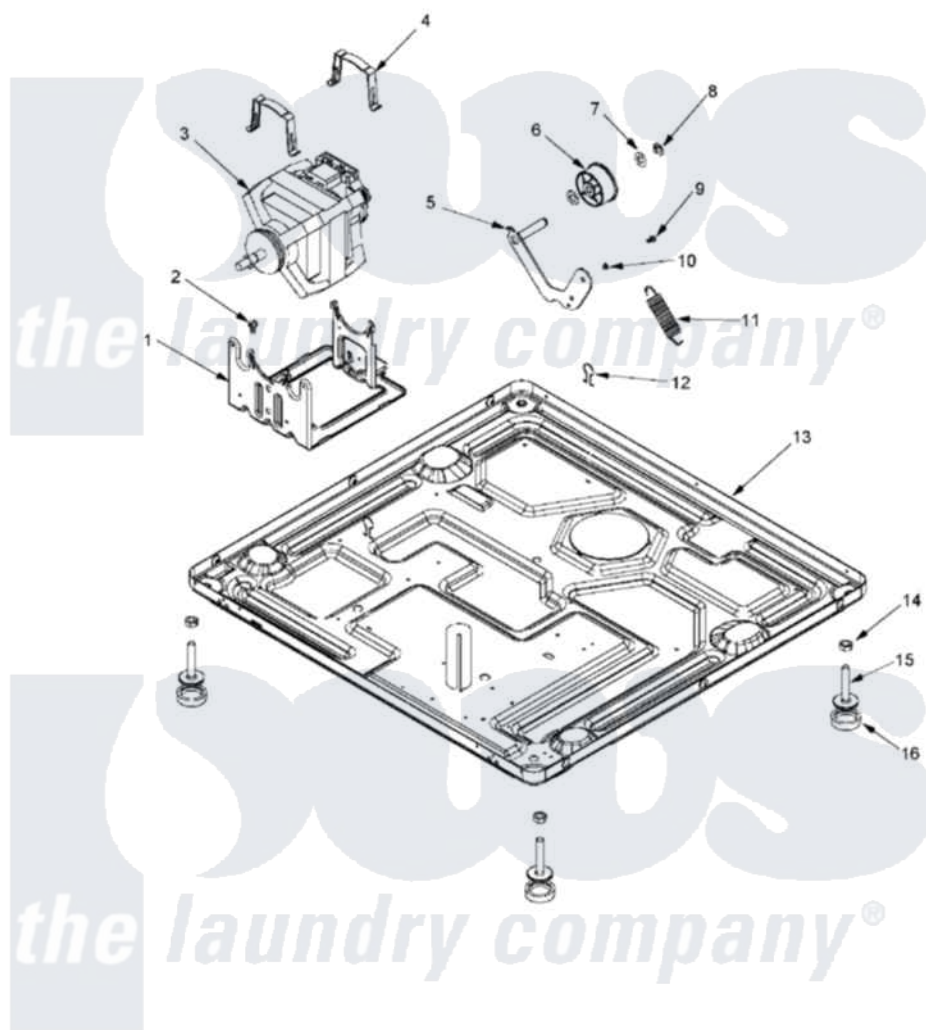

Maytag MLE23PDHZW 09 - BASE

Maytag [Commercial Maytag MLE23PDHZW Dryer Parts](#) Parts Diagram 09 - BASE

[Click on the part number to view part](#)

| Item | Original Part Number | Replaced By | Status | Part Description |
|------|--------------------------|---------------------------|---------------|-------------------------------|
| 001 | 33002817 | | | Motor Support, Offset |
| 002 | Y313561 | | | Screw----NA |
| 003 | 33002795 | | | Motor, Drive 60Hz |
| 004 | 33002221 | Y015825 | | Clip, Motor To Motor Support |
| 005 | 33001840 | 6-3705180 | | Idler Arm |
| 006 | 33001783 | 6-3700340 | | Bearing- I |
| 007 | Y312527 | | | Washer, Idler Shaft |
| 008 | 312958 | 354987 | | Ring, Retaining |
| 009 | Y014874 | | | Screw, Idler Arm And Sleeve |
| 010 | 33002218 | | | Grommet, Idler Arm |
| 011 | 33002460 | 33002459 | | Assembly, Spring And Plug |
| 012 | 410490 | | | Spring, Retainer Wire Harness |
| 013 | 33002186 | W10133285 | | Transformer 120V To 22.5vac |
| " | 33002975 | | | Base----NA |
| " | NLA | | Not Available | BASE, (LWR)----NA |
| 014 | Y052740 | 62739 | | Nut, Lock |