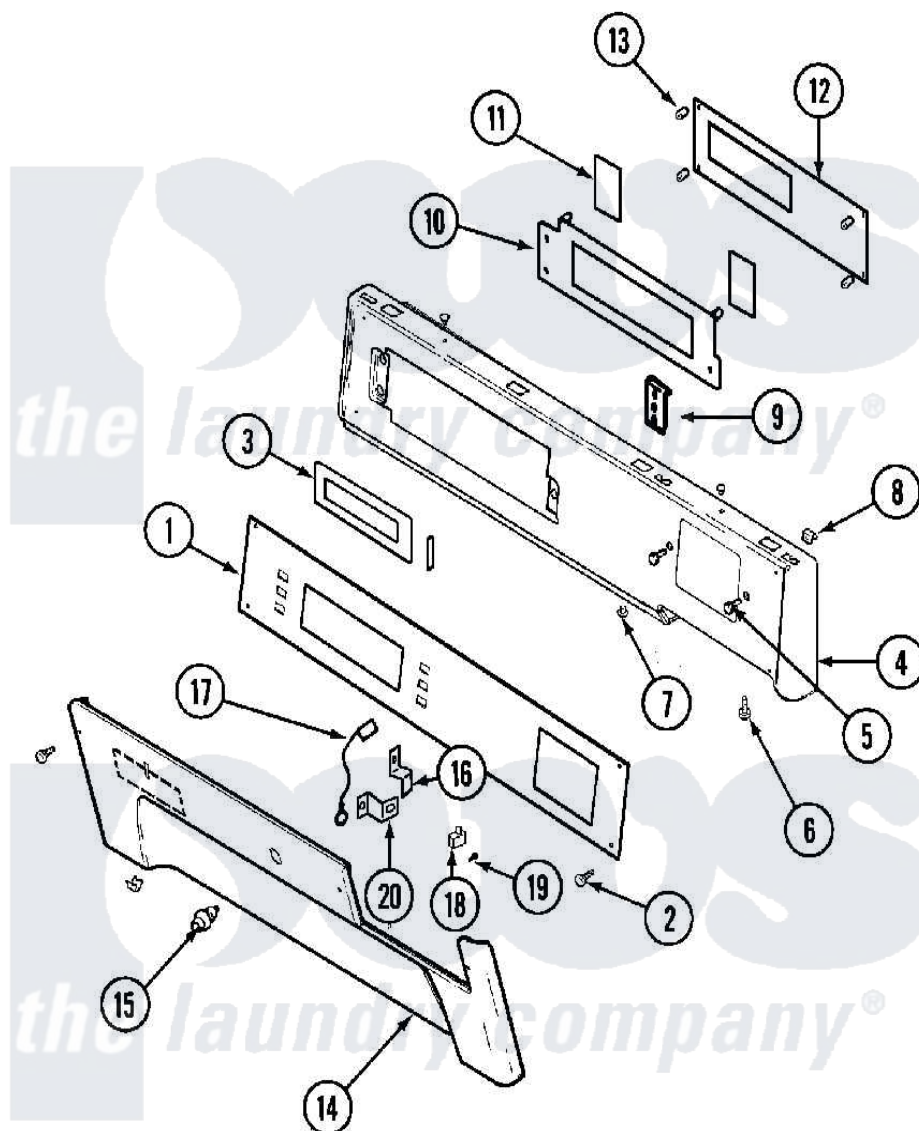

# Maytag MLE23PRAYW 01 - CONTROL PANEL (UPPER)

Maytag Commercial Maytag MLE23PRAYW Dryer Parts Parts Diagram 01 - CONTROL PANEL (UPPER)  
 Click on the part number to view part

Item	Original Part Number	Replaced By	Status	Part Description
001	<a href="#">22001976</a>			Bezel
"	<a href="#">22002354</a>			Screw, Back Bracket
"	<a href="#">33002263</a>			Overlay, Control Panel
002	<a href="#">215506</a>			Screw, Control Panel Overlay
003	33002150	<a href="#">W10133268</a>		Cover, Display
004	<a href="#">33002003</a>			Fastener Clip, Control Panel
"	<a href="#">33002264</a>			Panel, Control
005	22002062	<a href="#">98006631</a>		Screw
"	910186	<a href="#">99002757</a>		Screw
006	<a href="#">215506</a>			Screw, Control Panel Overlay
007	33001132	<a href="#">33002342</a>		Plug, Sifht Hole
008	<a href="#">33001977</a>			Fastener, Control Panel
009	215517	<a href="#">W10131113</a>		Push Button
010	<a href="#">33002155</a>			Plate, Control Mounting
"	<a href="#">912077</a>			Locknut, Reader Harness
011	33002152	<a href="#">W10133277</a>		Membrane Switch Assembly