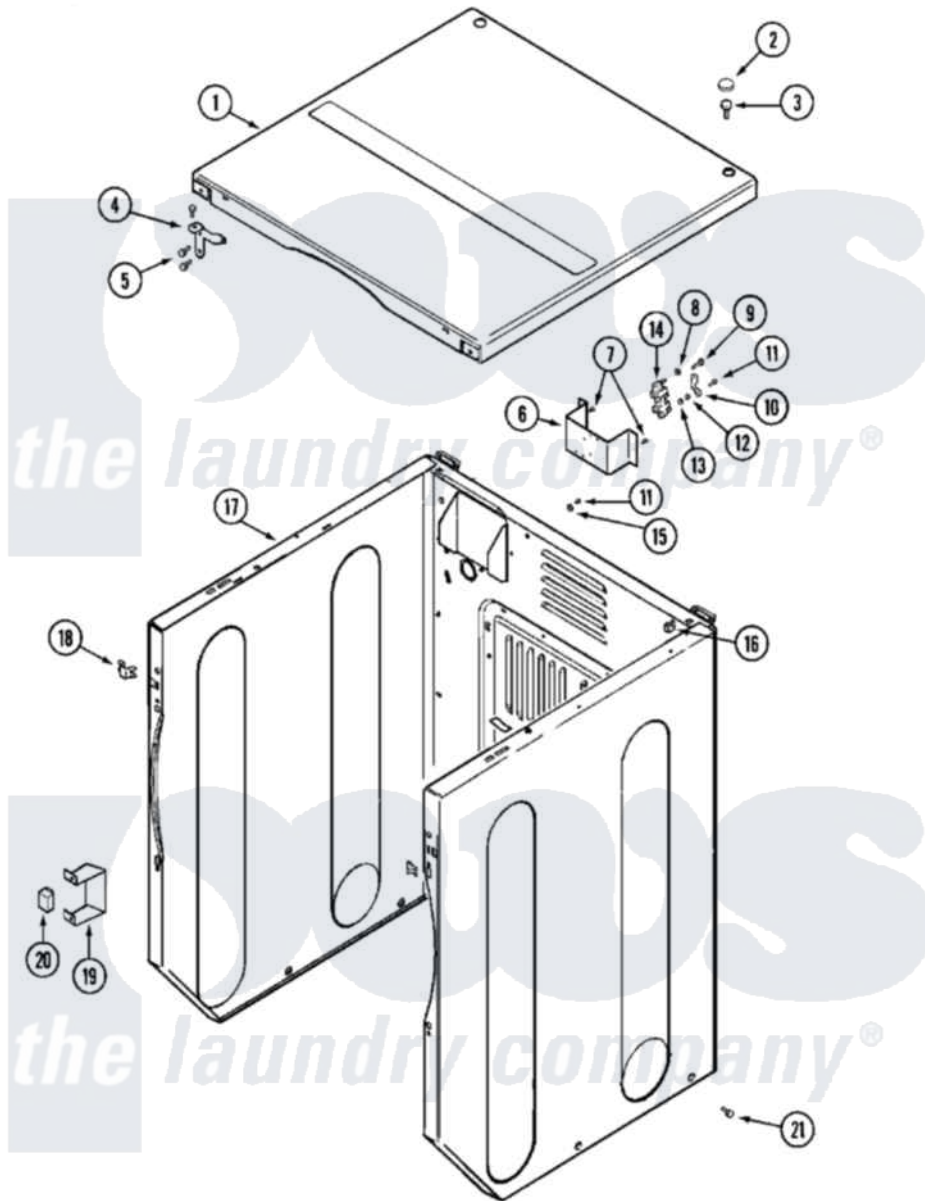

Maytag MLE23PRAYW 02 - CABINET-FRONT (UPPER)

Maytag Commercial Maytag MLE23PRAYW Dryer Parts Parts Diagram 02 - CABINET-FRONT (UPPER)
 Click on the part number to view part

Item	Original Part Number	Replaced By	Status	Part Description
001	22001995			Screw Note: Screw, Tumbler Front And Shroud
"	22001996	3370225		Screw
"	33001995	33002124		Cover, Top
"	33002062		Not Available	BACKUP, STRAIN RELIEF
"	Y314174			Terminal Cover - Canada
002	33001997			Plug, Hole
003	22001883	214354		Screw, Top Cover To Cabnt.
004	33001998			Bracket, Top Cover
"	33001999			Bracket, Top Cover
005	22001995			Screw Note: Screw, Tumbler Front And Shroud
006	NLA		Not Available	BRACKET, TERMINAL BLOCK---NA
007	22001995			Screw Note: Screw, Tumbler Front And Shroud
008	Y311270			Washer, Terminal Block
009	Y312209	W10001200		Screw

010	Y312184		Strap, Grounding
011	NLA	Not Available	SCREW, GROUND LUG
012	311484	112432	Nut
013	311093		Washer, Terminal Connection
014	33001244		Block, Terminal
015	NLA	Not Available	WASHER, GROUND LUG
016	22001502		Fastener, U-NUt
017	NLA	Not Available	CABINET ASSY (WHT-AS PK)
018	33001980		Fastener, Access Panel
019	33002002		Bracket, Switch
"	Y251119	3177991	Screw
020	306398		Relay, Heater
021	213007		Xfor Cabinet See Cabinet, Back