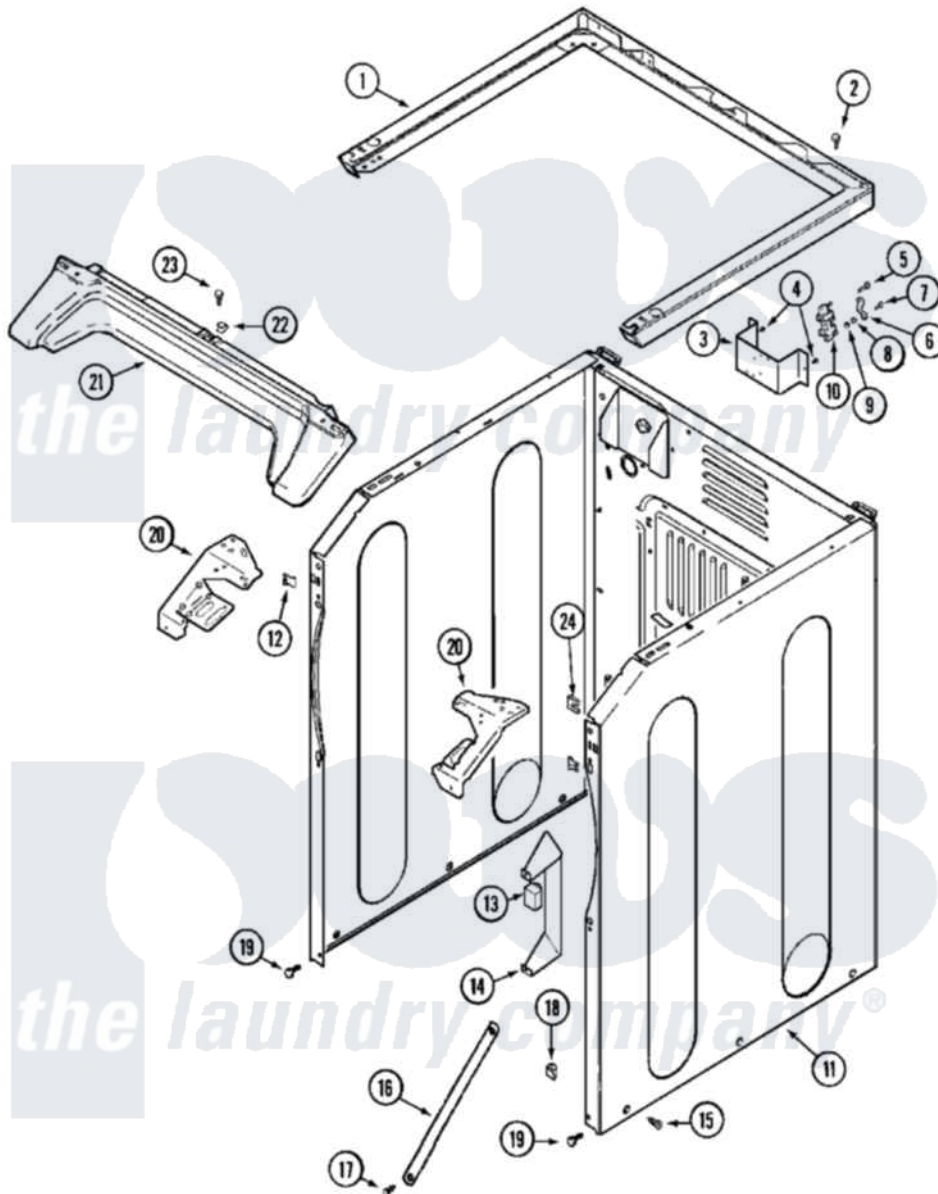

Maytag MLE23PRAYW 03 - CABINET-FRONT (LOWER)

Maytag Commercial Maytag MLE23PRAYW Dryer Parts Parts Diagram 03 - CABINET-FRONT (LOWER)
 Click on the part number to view part

Item	Original Part Number	Replaced By	Status	Part Description
001	33002472	33002963		Support, Weld Assembly
002	22001883	214354		Screw, Top Cover To Cabnt.
003	315471	22003298		Retainer, Wire
"	NLA		Not Available	BRACKET, TERMINAL BLOCK---NA
004	22001995			Screw Note: Screw, Tumbler Front And Shroud
005	Y312209	W10001200		Screw
006	Y312184			Strap, Grounding
007	NLA		Not Available	SCREW, GROUND STRAP
008	311484	112432		Nut
009	311093			Washer, Terminal Connection
010	33001244			Block, Terminal
011	22001995			Screw Note: Screw, Tumbler Front And Shroud
"	22002381			V-Bracket
"	22002382			Fastener, V-Bracket

	NLA	Not Available	CABINET ASSY (WHT-AS PK)
012	22002049		Clip Note: Clip, Front Panel
013	22001078	3177991	Screw
"	306398		Relay, Heater
014	314627		Bracket, Relays
015	213007		Xfor Cabinet See Cabinet, Back
016	22002259	22002767	Brace, Cross
017	22001995		Screw Note: Screw, Tumbler Front And Shroud
018	Y310376		Clip, Door Switch Harness
019	22001995		Screw Note: Screw, Tumbler Front And Shroud
020	33002473		Bracket, Corner
"	33002474		Bracket, Corner
021	33002011		Cover, Access
022	33002013		Fastener Clip, Access Cover
023	22001995		Screw Note: Screw, Tumbler Front And Shroud
024	213280	204439	Screw And Fstner Assembly
025	33002271		Wire Harness, Main
"	NLA	Not Available	WIRE HARNESS, MAIN (LWR)---NA
026	33001989		Retainer, Vault Switch