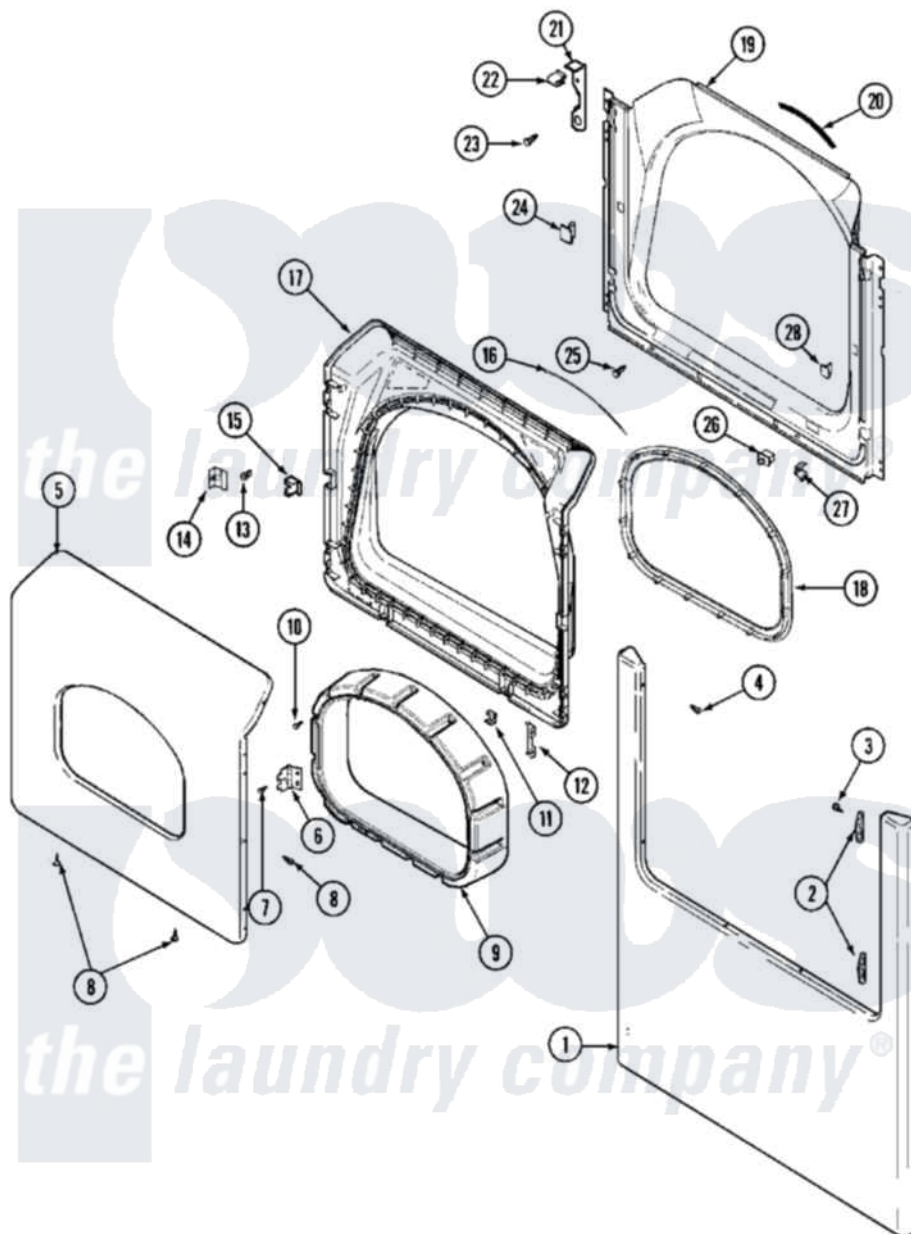

Maytag MLE23PRAYW 05 - DOOR (LOWER)

Maytag Commercial Maytag MLE23PRAYW Dryer Parts Parts Diagram 05 - DOOR (LOWER)
 Click on the part number to view part

Item	Original Part Number	Replaced By	Status	Part Description
001	22002241	22002836		Panel, Front
002	33001764			Cover, Hinge Hole
003	33001846			Screw, Hinge Hole Cover
004	22002243			Screw, Front Panel And Hinge
005	33002673			Door, Outer
006	33001759			Hinge, Door
007	22002062	98006631		Screw
008	22002063			Screw No.8-18AB Wafer Head
009	33002018	33002780		Door Tunnel W` Handle
010	22002300	9740848		Screw, Mixing Valve Mounting
011	22002039			Clip, Door
012	22002038			Clip, Door
013	33001761			Strike, Door
014	33001793			Bracket, Strike
015	33001763			Plug, Inner Door
016	33002094			Seal, Door

017	33002949		Not Available	DOOR, INNER W/SEAL COMMERCIAL
018	33002022	33002607		Lens, Door
019	33001778			Shroud
020	33001767			Seal, Shroud
021	22002991			Kit, Access Cover Hook
022	33002037			Fastener, Access Cover Hook
023	22001995			Screw Note: Screw, Tumbler Front And Shroud
024	33001791	306436		Door Latch Kit--W
025	33001768			Screw, Shroud Note: Screw, Shroud And Outlet Duct
026	33001509	W10169313		Switch-Dor
027	33001760			Bracket, Hinge
028	Y304578	LA-1003		Door Catch Kit