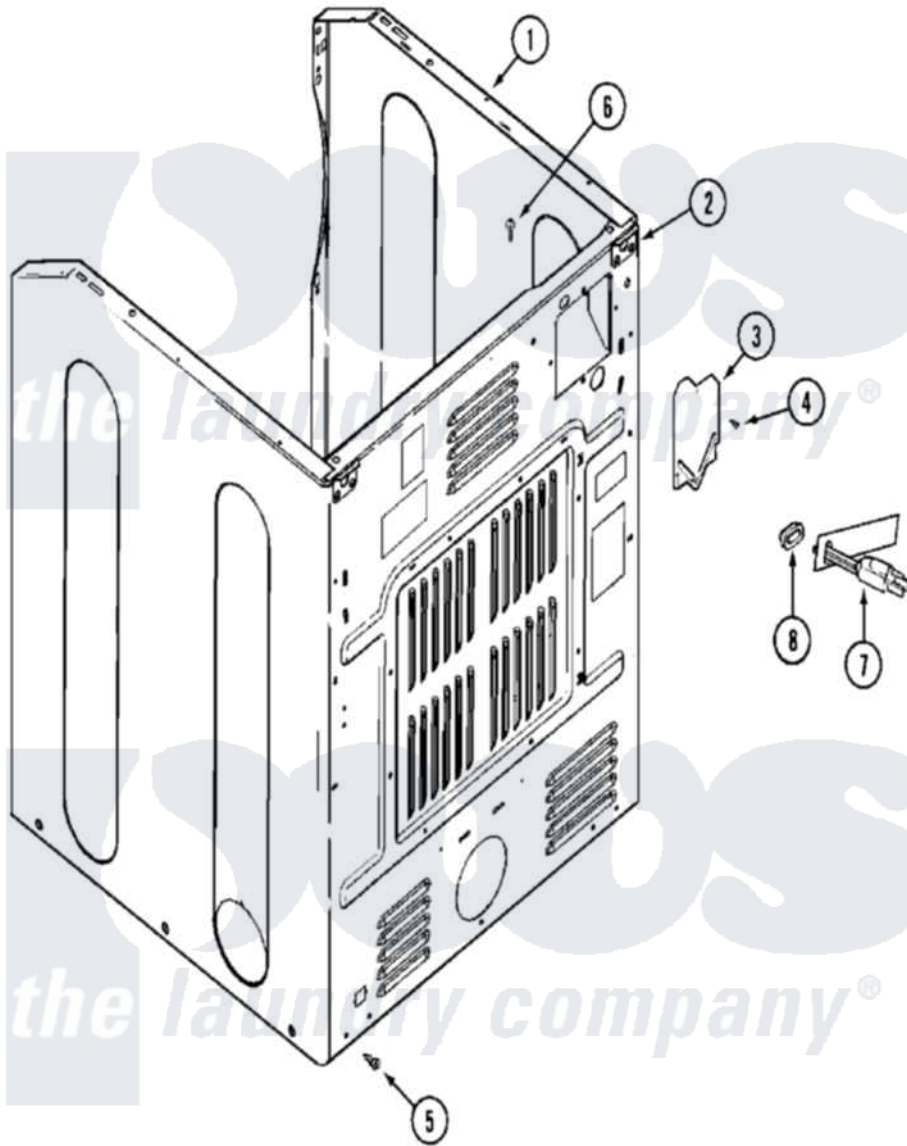

# Maytag MLE23PRAYW 06 - CABINET-REAR

Maytag Commercial Maytag MLE23PRAYW Dryer Parts Parts Diagram 06 - CABINET-REAR  
 Click on the part number to view part

Item	Original Part Number	Replaced By	Status	Part Description
001	<a href="#">215950</a>			(UPPER CABINET)
"	<a href="#">22001995</a>			Screw Note: Screw, Tumbler Front And Shroud
"	<a href="#">22002381</a>			V-Bracket
"	<a href="#">22002382</a>			Fastener, V-Bracket
"	<a href="#">33002626</a>			Cabinet, Assembly
"	NLA		Not Available	PLUG, HOLE
"	<a href="#">Y310376</a>			Clip, Door Switch Harness
002	<a href="#">22001995</a>			Screw Note: Screw, Tumbler Front And Shroud
"	22003367	<a href="#">22004095</a>		Hinge, Plastic
003	<a href="#">33001244</a>			Block, Terminal
"	<a href="#">33001795</a>			Cover, Terminal Block
004	<a href="#">22001995</a>			Screw Note: Screw, Tumbler Front And Shroud
005	<a href="#">22001995</a>			Screw Note: Screw, Tumbler Front And Shroud
006	210186	<a href="#">3370225</a>		Screw