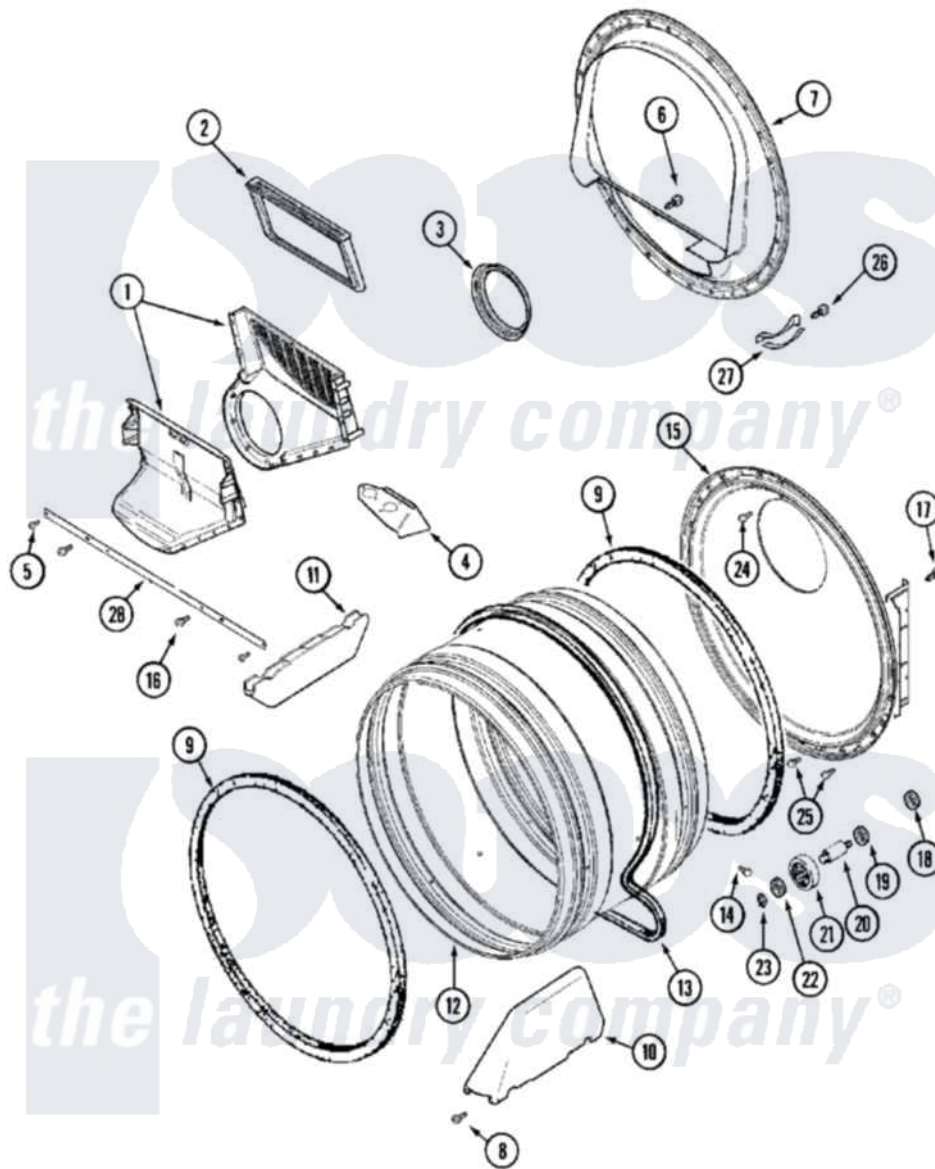

Maytag MLE23PRAYW 07 - TUMBLER

Maytag [Commercial Maytag MLE23PRAYW Dryer Parts](#) Parts Diagram 07 - TUMBLER
 Click on the part number to view part

Item	Original Part Number	Replaced By	Status	Part Description
001	33001799			Outlet Duct Assembly Note: Outlet Duct Assembly
002	33001804	33002790		Lint Filter
003	33001758	33002560		Seal, Blower
004	33001837			Cover, Thermostat
005	22001995			Screw Note: Screw, Tumbler Front And Shroud
006	NLA		Not Available	SCREW, OUTLET DUCT
007	33001802			Front, Tumbler
008	33001855	33002917		Screw, No.10-16
009	33001807			Seal, Tumbler
010	33002032			Baffle
011	33001755			Baffle
012	33001794	33001889		Tumbler
013	33001777	33002535		V-Belt
014	33001788	33002973		Screw, No.9-15 X 1.00 Hx WS
015	33001801			Back, Tumbler

016	33001768		Screw, Shroud Note: Screw, Shroud And Outlet Duct
017	22001995		Screw Note: Screw, Tumbler Front And Shroud
018	33001443		Nut, Hex
019	Y313347	312535	Washer, Vault Mounting Brk.
020	Y312948	6-3129480	Shaft- Tumbler
021	Y303373	12001541	Drum Roller/Washer Assembly--W
022	312535		Washer, Vault Mounting Brk.
023	410233	9703438	Ring-Retrn
024	210932		Screw, No.8 X 9/16 Ctsk Note: Screw, Inlet Duct
025	22001996	3370225	Screw
026	210720		Rivet, Bearing To Tumbler Fmt
027	306508		Tumbler Bearing Kit ---W
028	33002039		Brace, Tumbler Front