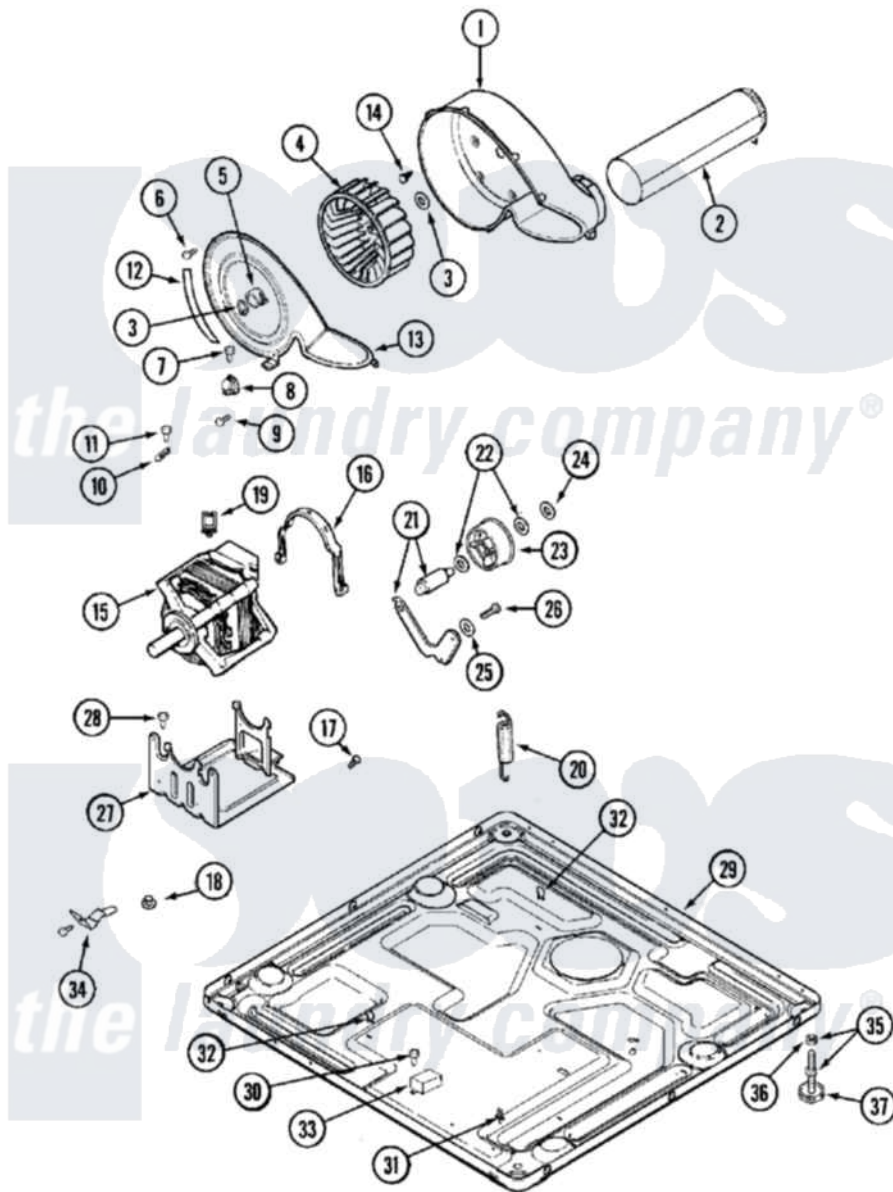

# Maytag MLE23PRAYW 09 - MOTOR DRIVE

Maytag Commercial Maytag MLE23PRAYW Dryer Parts Parts Diagram 09 - MOTOR DRIVE  
 Click on the part number to view part

Item	Original Part Number	Replaced By	Status	Part Description
001	<a href="#">33001789</a>			Housing, Blower
002	<a href="#">22001995</a>			Screw Note: Screw, Tumbler Front And Shroud
"	<a href="#">33001800</a>			Duct Assembly, Exhaust
003	410233	<a href="#">9703438</a>		Ring-Retrn
004	<a href="#">33001790</a>			Wheel, Blower
"	<a href="#">33002797</a>			Wheel, Blower
005	<a href="#">312967</a>			Clamp, Blower Housing
006	33001855	<a href="#">33002917</a>		Screw, No.10-16
007	<a href="#">Y313561</a>			Screw----NA
008	<a href="#">303392</a>			Thermostat, Cycling
"	<a href="#">33303391</a>			Thermostat, Cycling
009	22001996	<a href="#">3370225</a>		Screw
010	<a href="#">33001762</a>			Fuse, Thermal
011	NLA		Not Available	SCREW, THERMAL CUT-OFF
012	<a href="#">33002560</a>			Seal, Blower
013	33001796	<a href="#">33002711</a>		Cover, Blower Housing